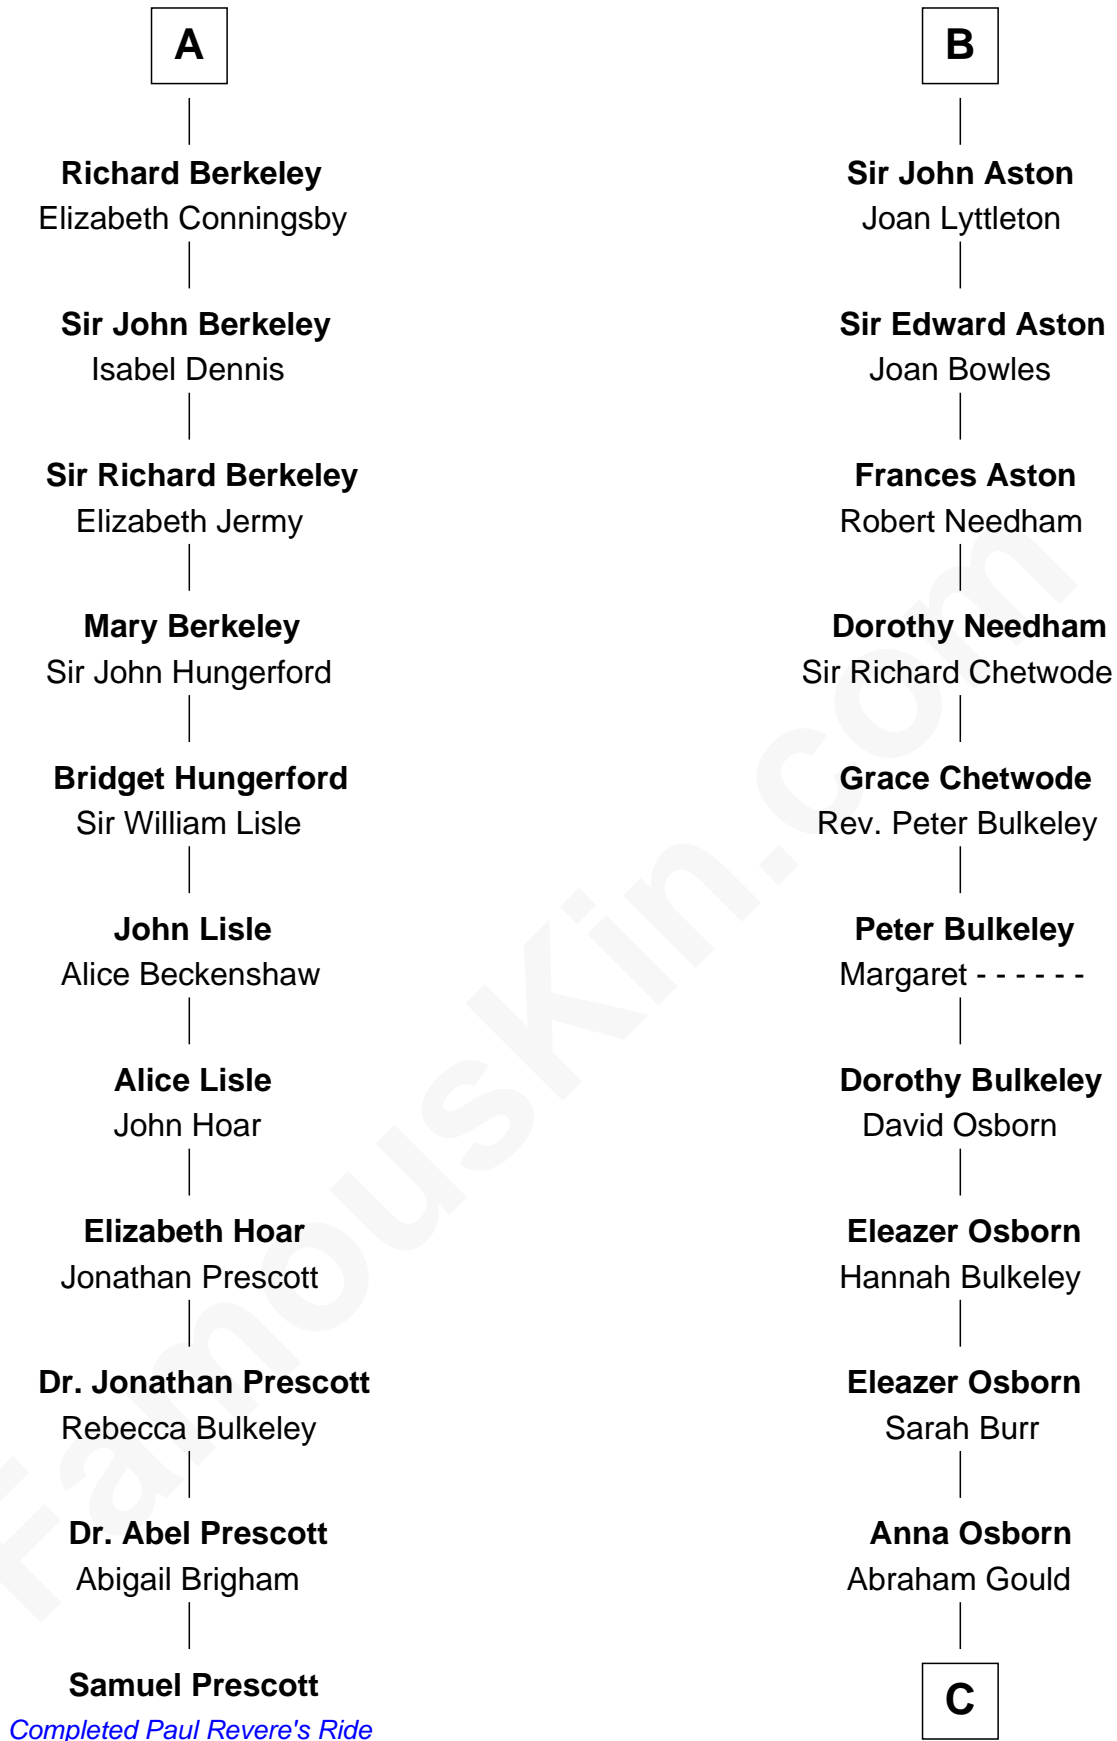

## Relationship Chart of

### Samuel Prescott

*Completed Paul Revere's Midnight Ride*

17th cousin 1 time removed of

### Jay Gould

*American Railroad "Robber Baron"*

**C**

|  
**John Burr Gould**

Mary More

|  
**Jay Gould**

*"Robber Baron"*

FamousKin.com