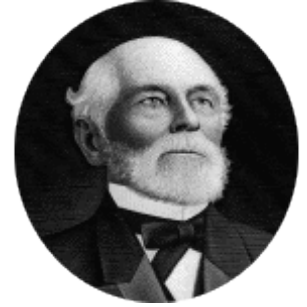

FamousKin.com

Relationship Chart of

Samuel Prescott

Completed Paul Revere's Midnight Ride

16th cousin 4 times removed of

William Marsh Rice
Founder of Rice University

Sir William de Ros
Lucy FitzPiers

C