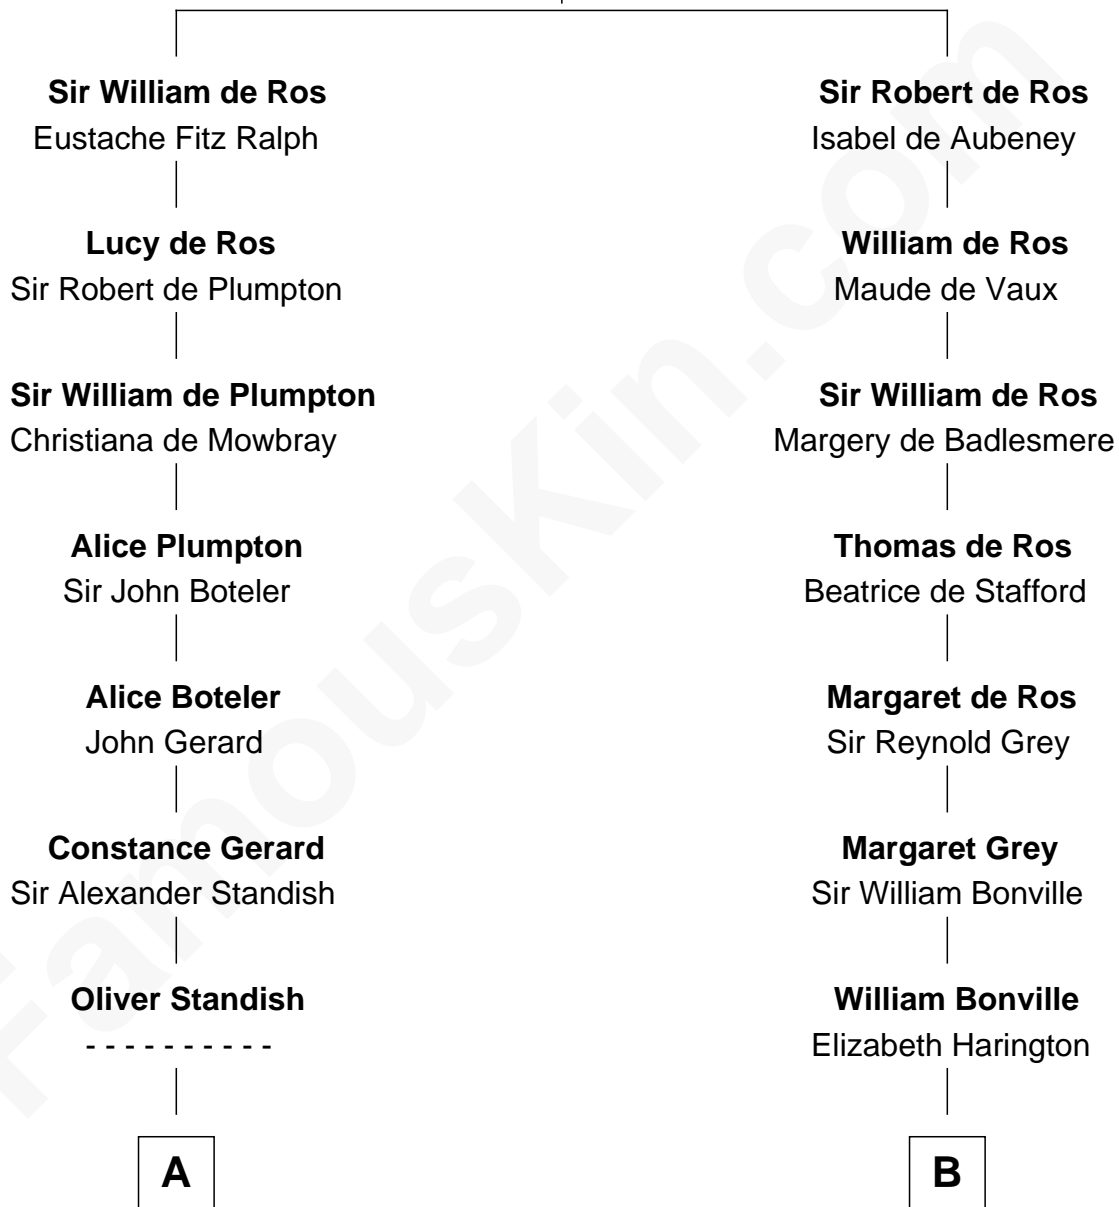

FamousKin.com

Relationship Chart of

Samuel Prescott

Completed Paul Revere's Midnight Ride

16th cousin 4 times removed of

William Marsh Rice
Founder of Rice University

Sir William de Ros
Lucy FitzPiers

C

Hannah Holbrook

Urban Bates

Sarah Bates

David Rice

David Rice

Patty Hall

William Marsh Rice

Founder of Rice University