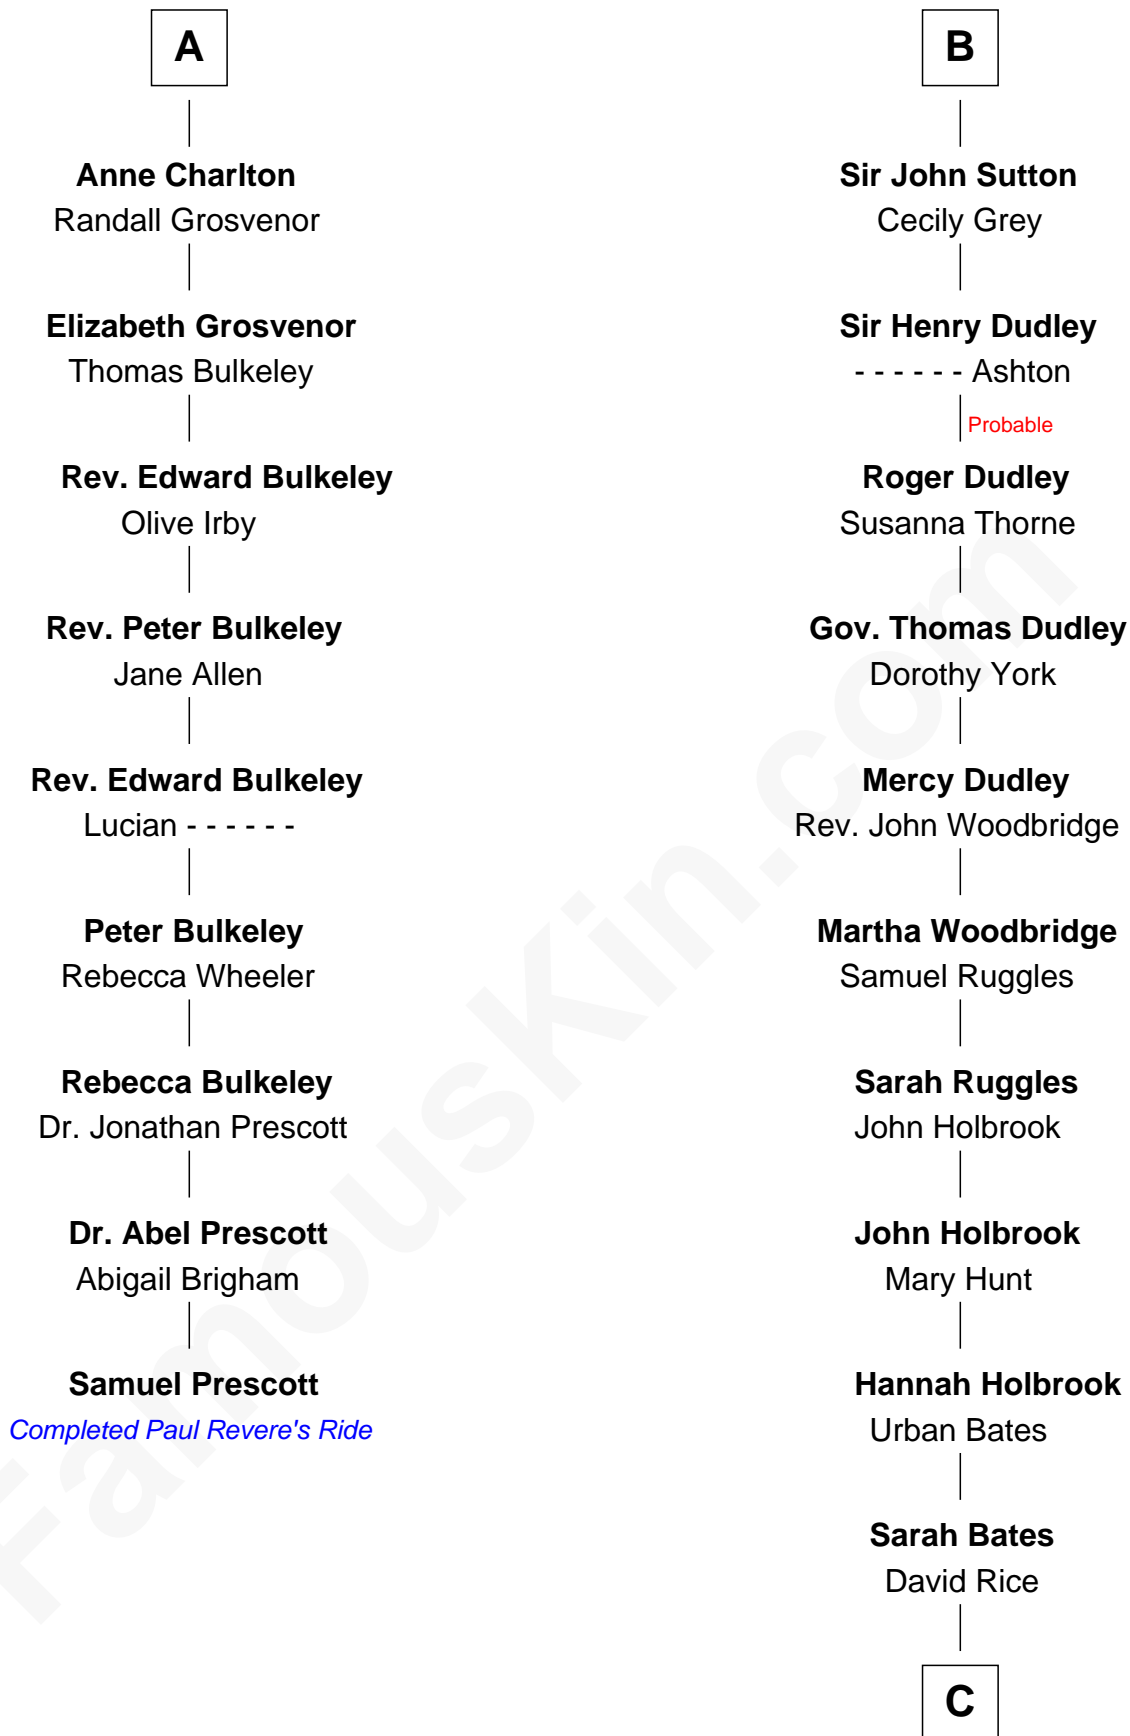

FamousKin.com

Relationship Chart of

Samuel Prescott

Completed Paul Revere's Midnight Ride

15th cousin 3 times removed of

William Marsh Rice
Founder of Rice University

Sir Alan la Zouche
Eleanor de Segrave

C

David Rice
Patty Hall

William Marsh Rice
Founder of Rice University

FamousKin.com