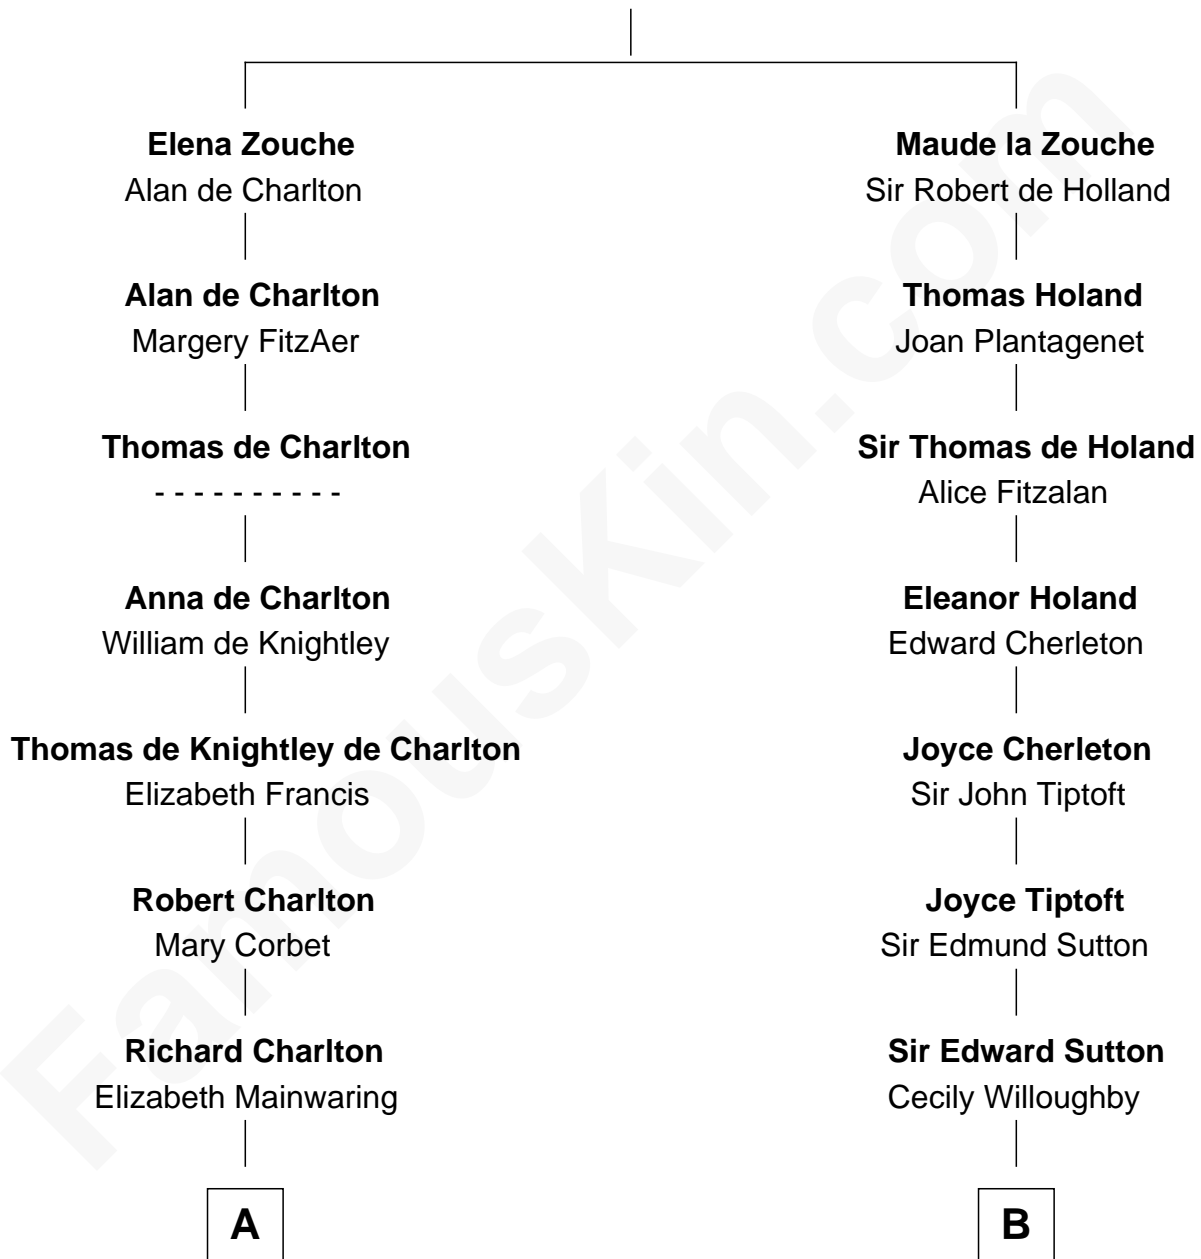

FamousKin.com

Relationship Chart of

Samuel Prescott

Completed Paul Revere's Midnight Ride

15th cousin 3 times removed of

William Marsh Rice
Founder of Rice University

Sir Alan la Zouche
Eleanor de Segrave

C

David Rice
Patty Hall

William Marsh Rice
Founder of Rice University

FamousKin.com