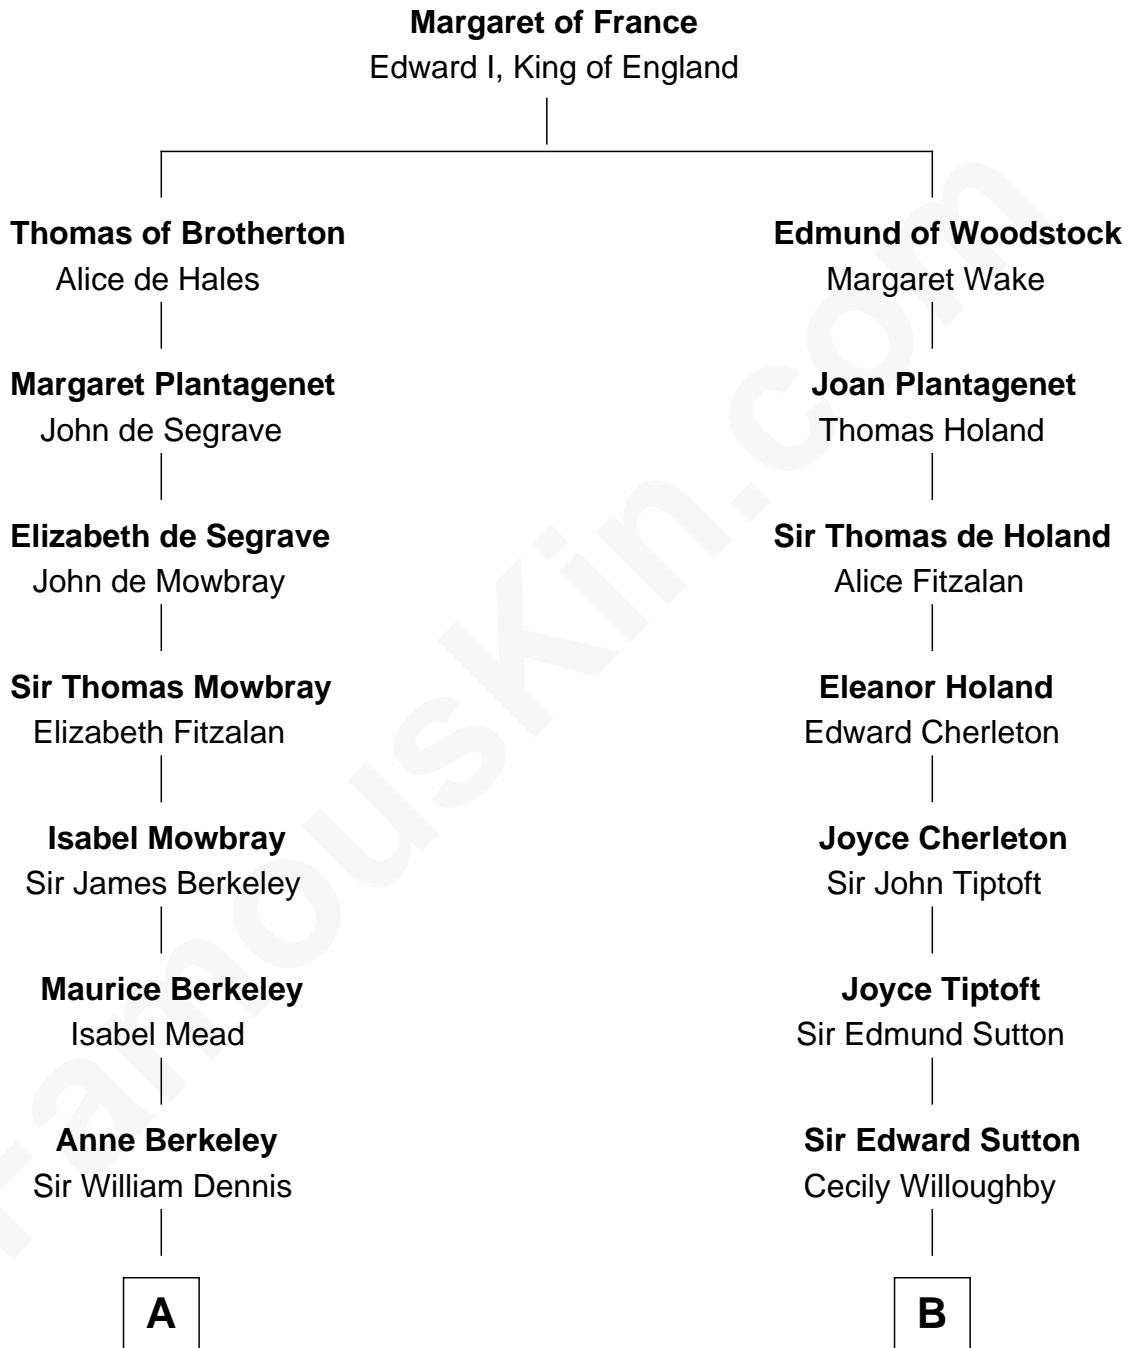

# FamousKin.com

## Relationship Chart of

### Samuel Prescott

*Completed Paul Revere's Midnight Ride*

16th cousin 2 times removed of

**William Marsh Rice**  
*Founder of Rice University*

**C**

**David Rice**

Patty Hall

**William Marsh Rice**