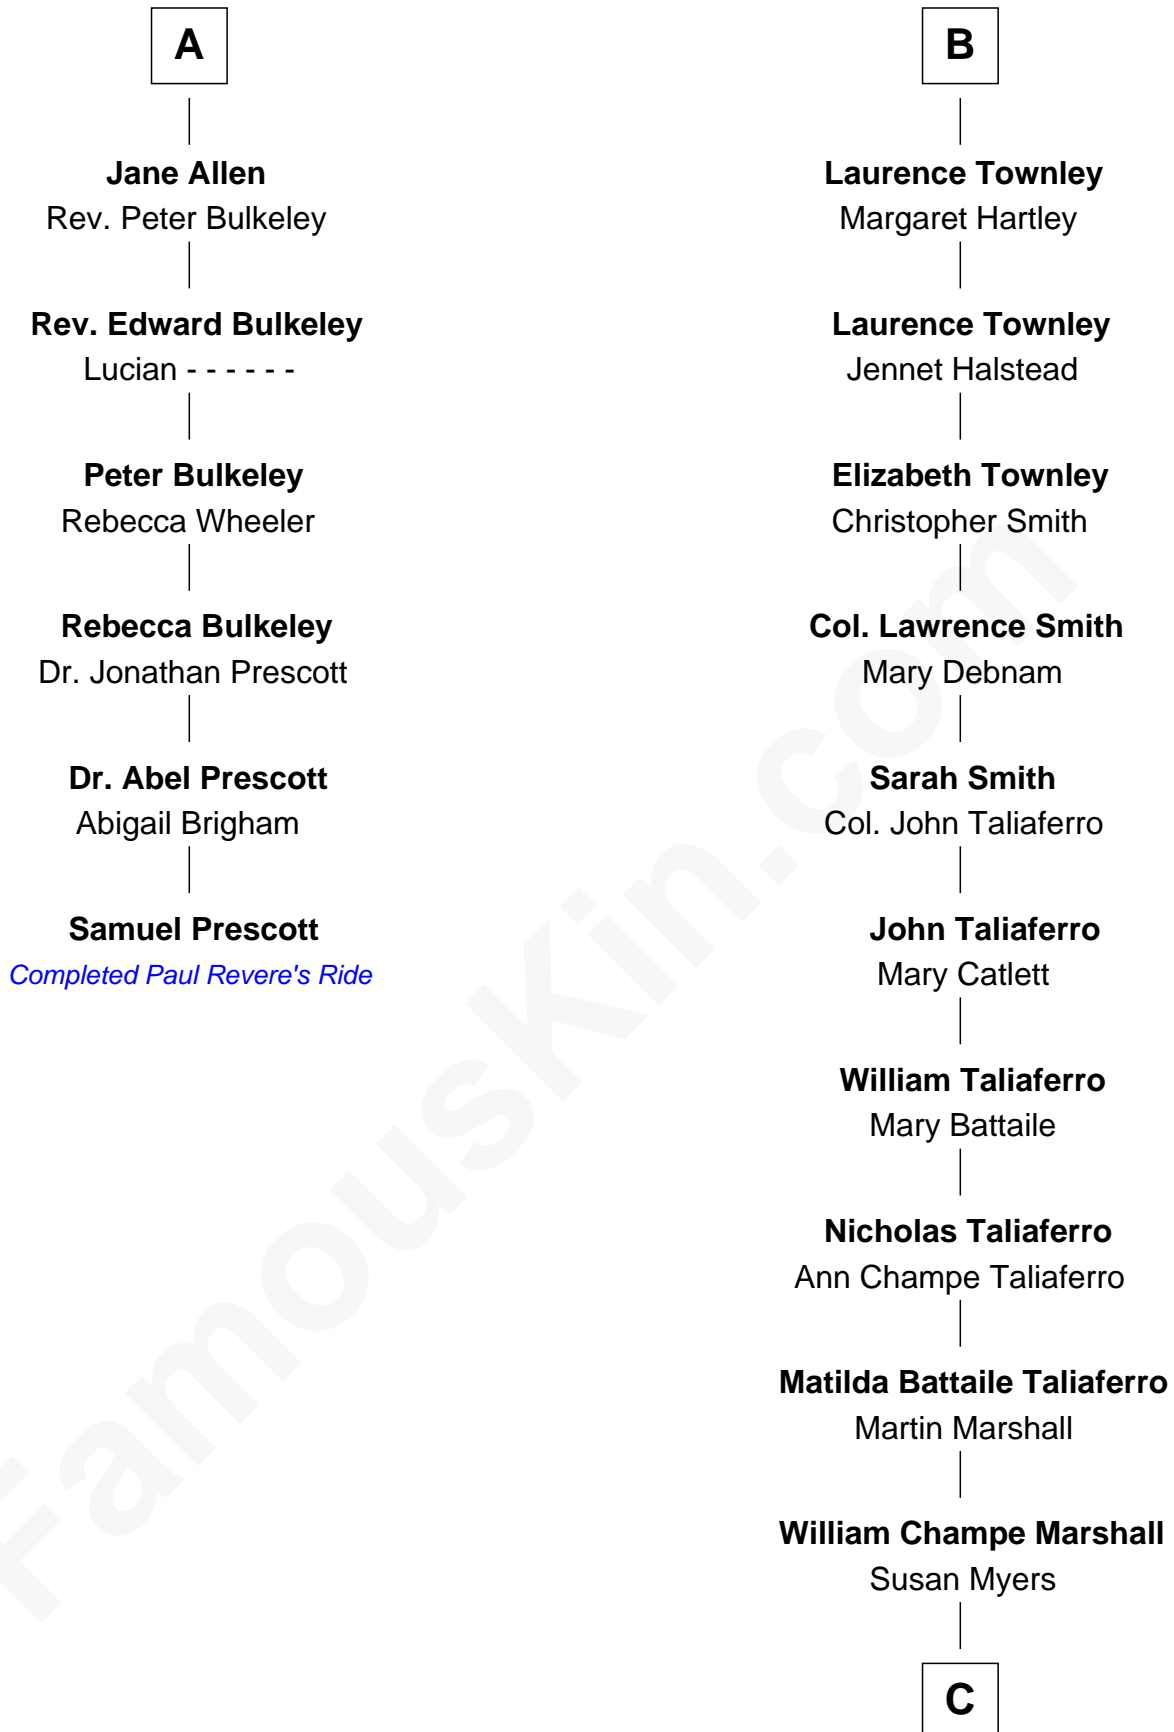

FamousKin.com

Relationship Chart of

Samuel Prescott

Completed Paul Revere's Midnight Ride

12th cousin 6 times removed of

General George C. Marshall

Author of "The Marshall Plan"

C

George Catlett Marshall

Laura Emily Bradford

General George C. Marshall

U.S. Army - World War II

FamousKin.com