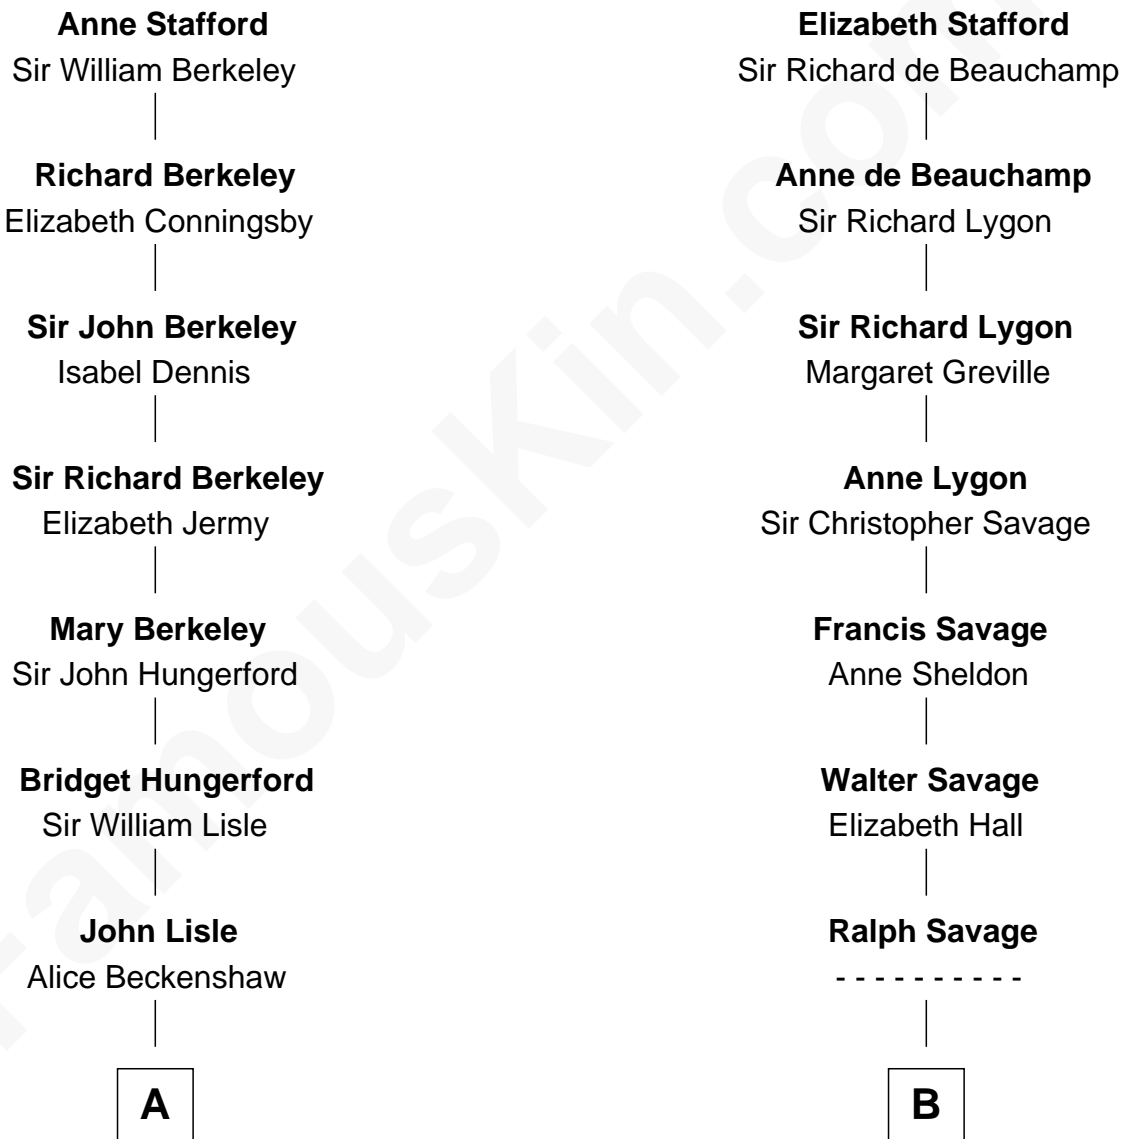

FamousKin.com

Relationship Chart of

Samuel Prescott

Completed Paul Revere's Midnight Ride

11th cousin 1 time removed of

Meriwether Lewis

Lewis and Clark Expedition

Sir Humphrey Stafford

Eleanor Aylesbury

A

Alice Lisle

John Hoar

Elizabeth Hoar

Jonathan Prescott

Dr. Jonathan Prescott

Rebecca Bulkeley

Dr. Abel Prescott

Abigail Brigham

Samuel Prescott

Completed Paul Revere's Ride

B

Anthony Savage

Sarah Constable

Alice Savage