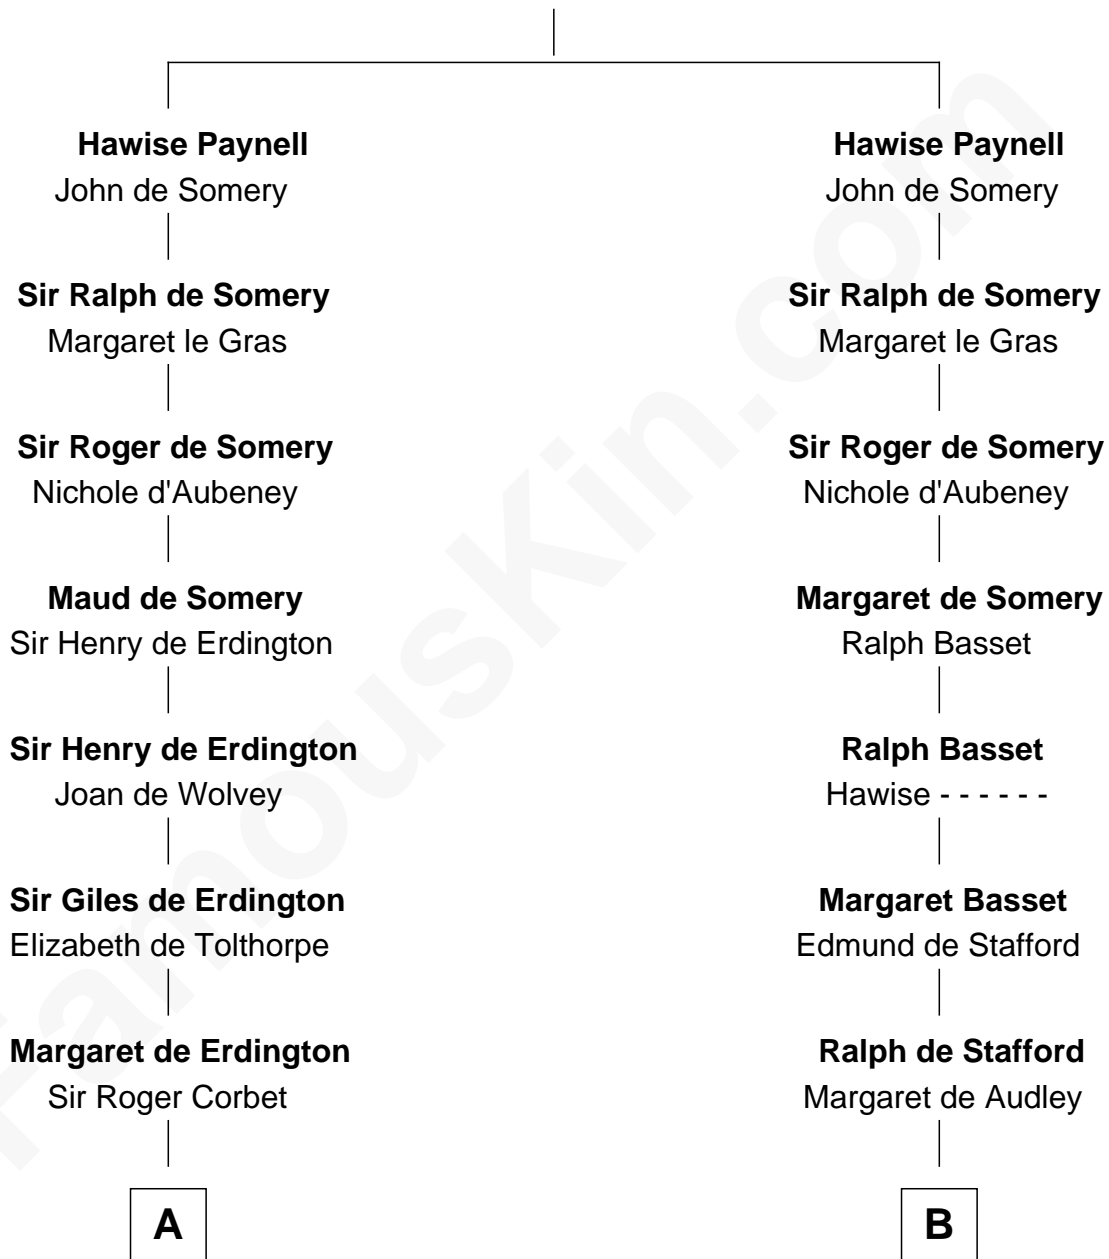

## Relationship Chart of

### Samuel Prescott

*Completed Paul Revere's Midnight Ride*

18th cousin 3 times removed of

### Meriwether Lewis

*Lewis and Clark Expedition*

Ralph Paynell

**C**

**Dr. Abel Prescott**

Abigail Brigham

**Samuel Prescott**

*Completed Paul Revere's Ride*

Lucy Meriwether

**Meriwether Lewis**

*Lewis and Clark Expedition*

FamousKin.com