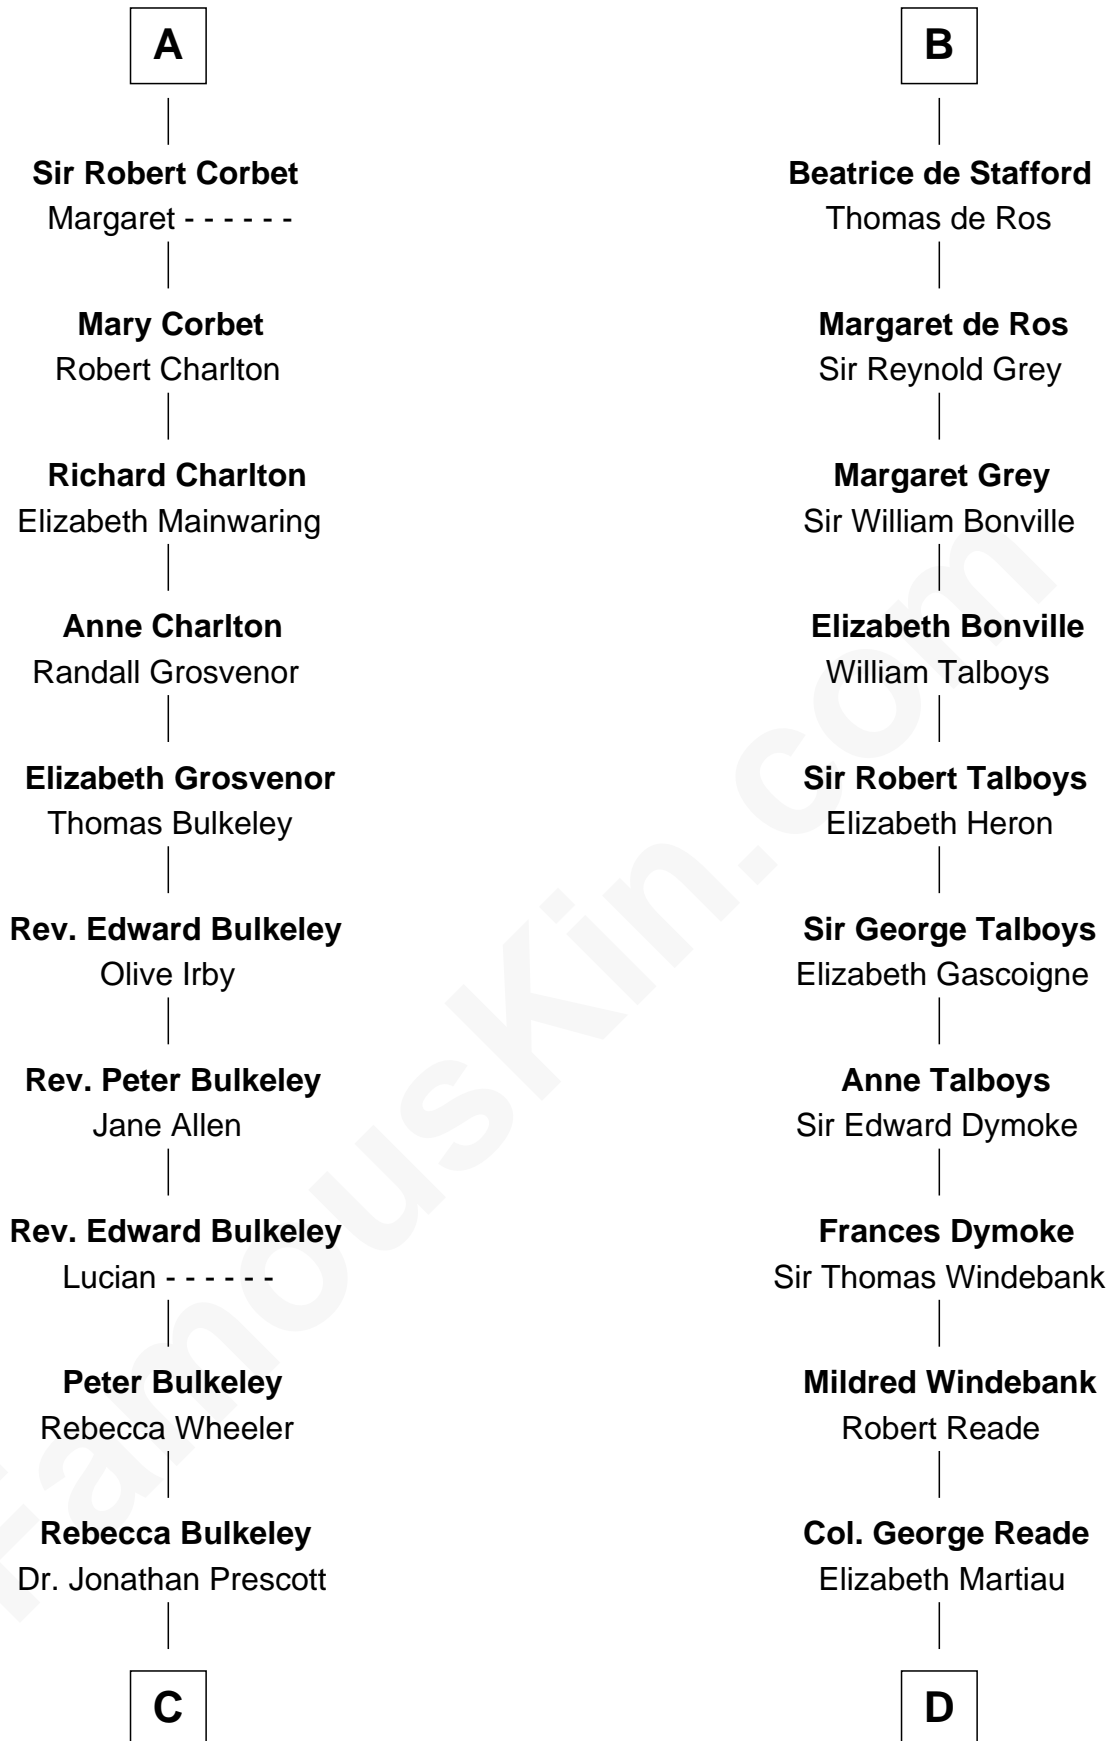

## Relationship Chart of

### Samuel Prescott

*Completed Paul Revere's Midnight Ride*

18th cousin 3 times removed of

### Meriwether Lewis

*Lewis and Clark Expedition*

Ralph Paynell

**C**

**Dr. Abel Prescott**

Abigail Brigham

**Samuel Prescott**

*Completed Paul Revere's Ride*

Lucy Meriwether

**Meriwether Lewis**

*Lewis and Clark Expedition*

FamousKin.com