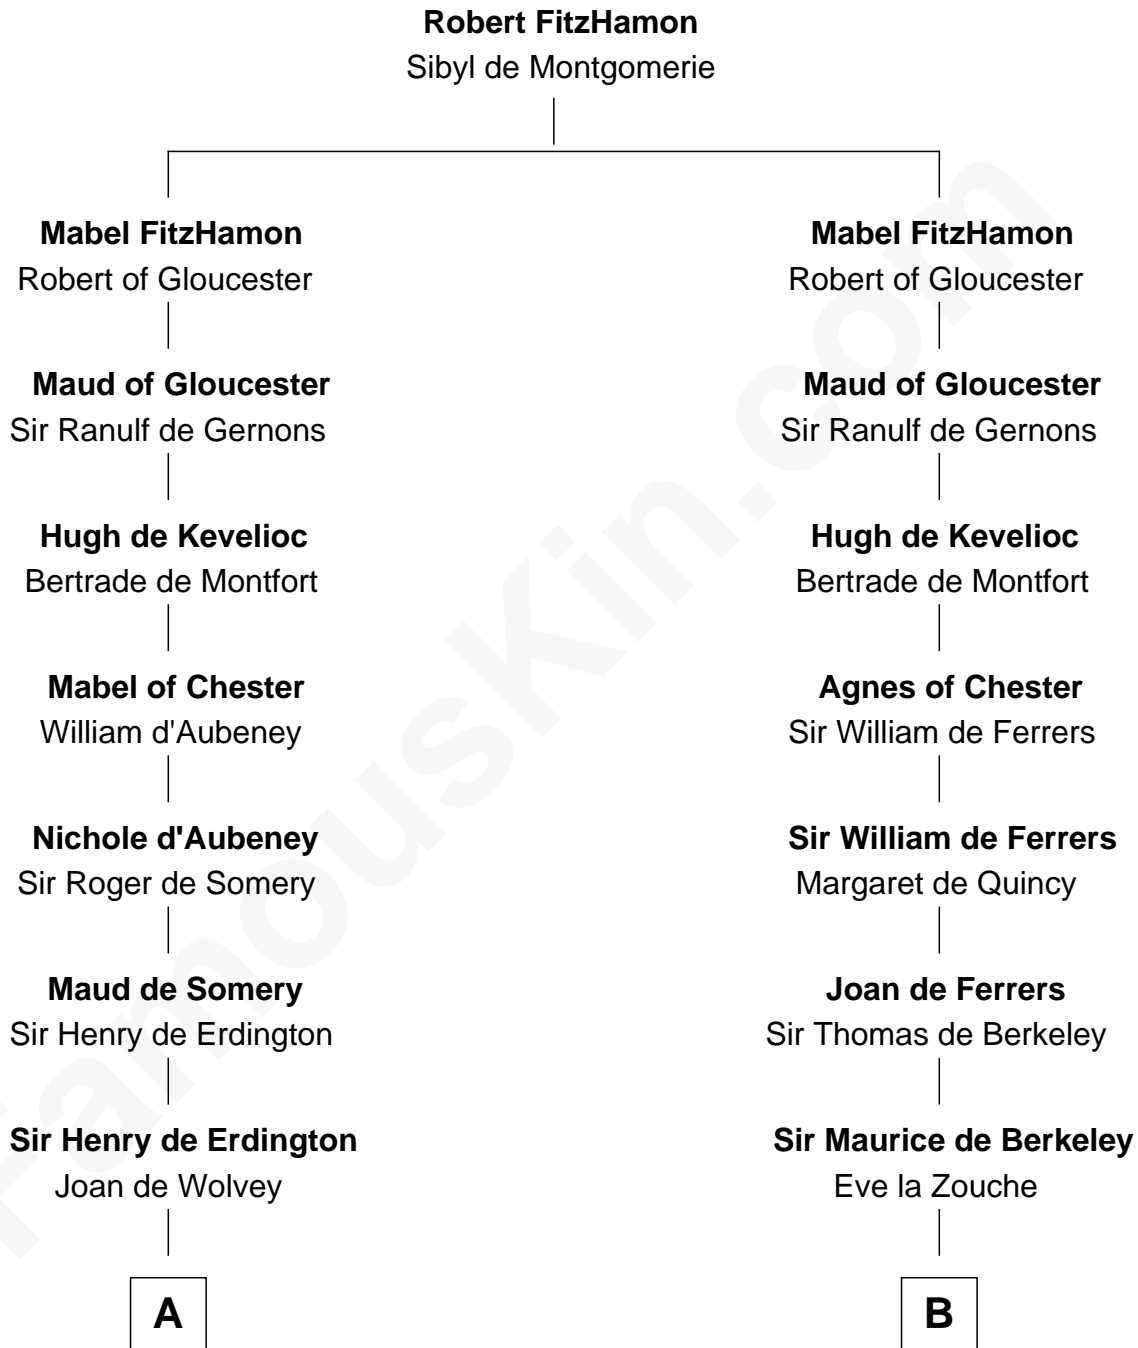

FamousKin.com

Relationship Chart of

Samuel Prescott

Completed Paul Revere's Midnight Ride

20th cousin 1 time removed of

Meriwether Lewis

Lewis and Clark Expedition

C

Peter Bulkeley
Rebecca Wheeler

Rebecca Bulkeley
Dr. Jonathan Prescott

Dr. Abel Prescott
Abigail Brigham

Samuel Prescott
Completed Paul Revere's Ride

D

Mildred Reade
Col. Augustine Warner

Elizabeth Warner
Col. John Lewis

Col. Robert Lewis
Jane Meriwether

William Lewis
Lucy Meriwether

Meriwether Lewis
Lewis and Clark Expedition