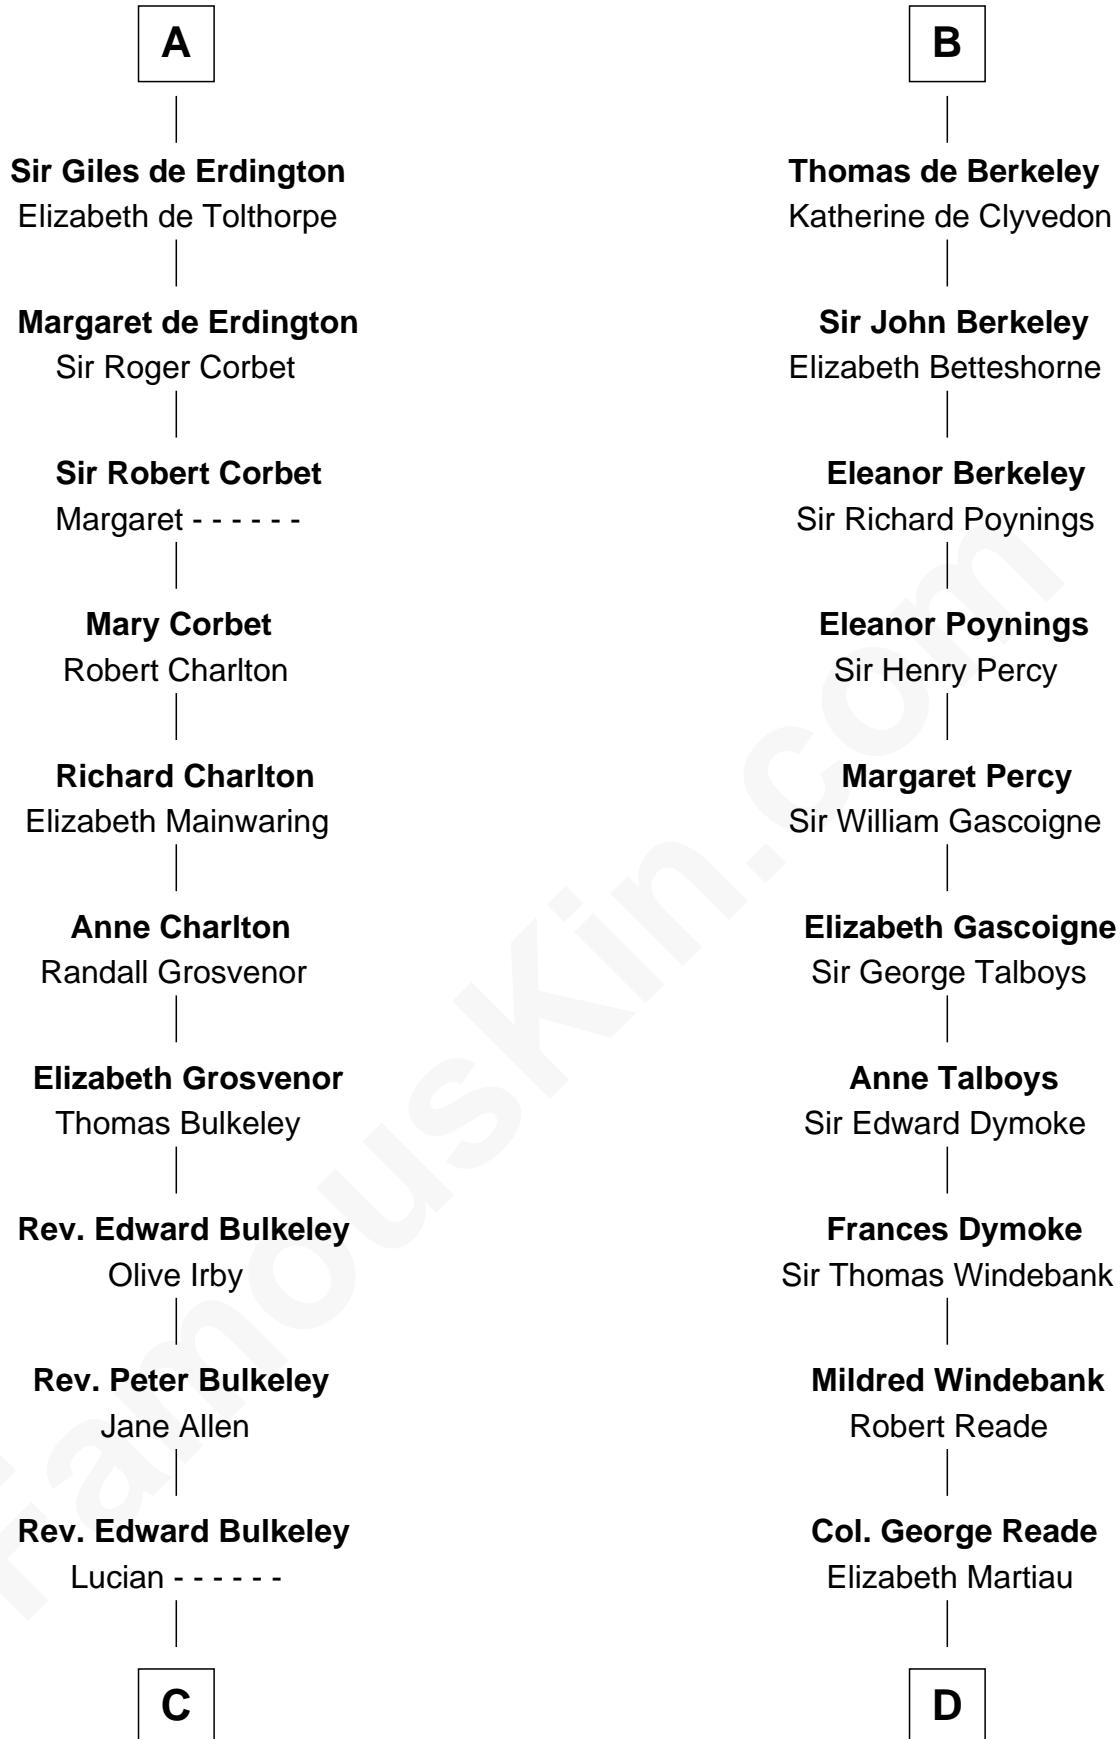

FamousKin.com

Relationship Chart of

Samuel Prescott

Completed Paul Revere's Midnight Ride

20th cousin 1 time removed of

Meriwether Lewis

Lewis and Clark Expedition

C

Peter Bulkeley
Rebecca Wheeler

Rebecca Bulkeley
Dr. Jonathan Prescott

Dr. Abel Prescott
Abigail Brigham

Samuel Prescott
Completed Paul Revere's Ride

D

Mildred Reade
Col. Augustine Warner

Elizabeth Warner
Col. John Lewis

Col. Robert Lewis
Jane Meriwether

William Lewis
Lucy Meriwether

Meriwether Lewis
Lewis and Clark Expedition