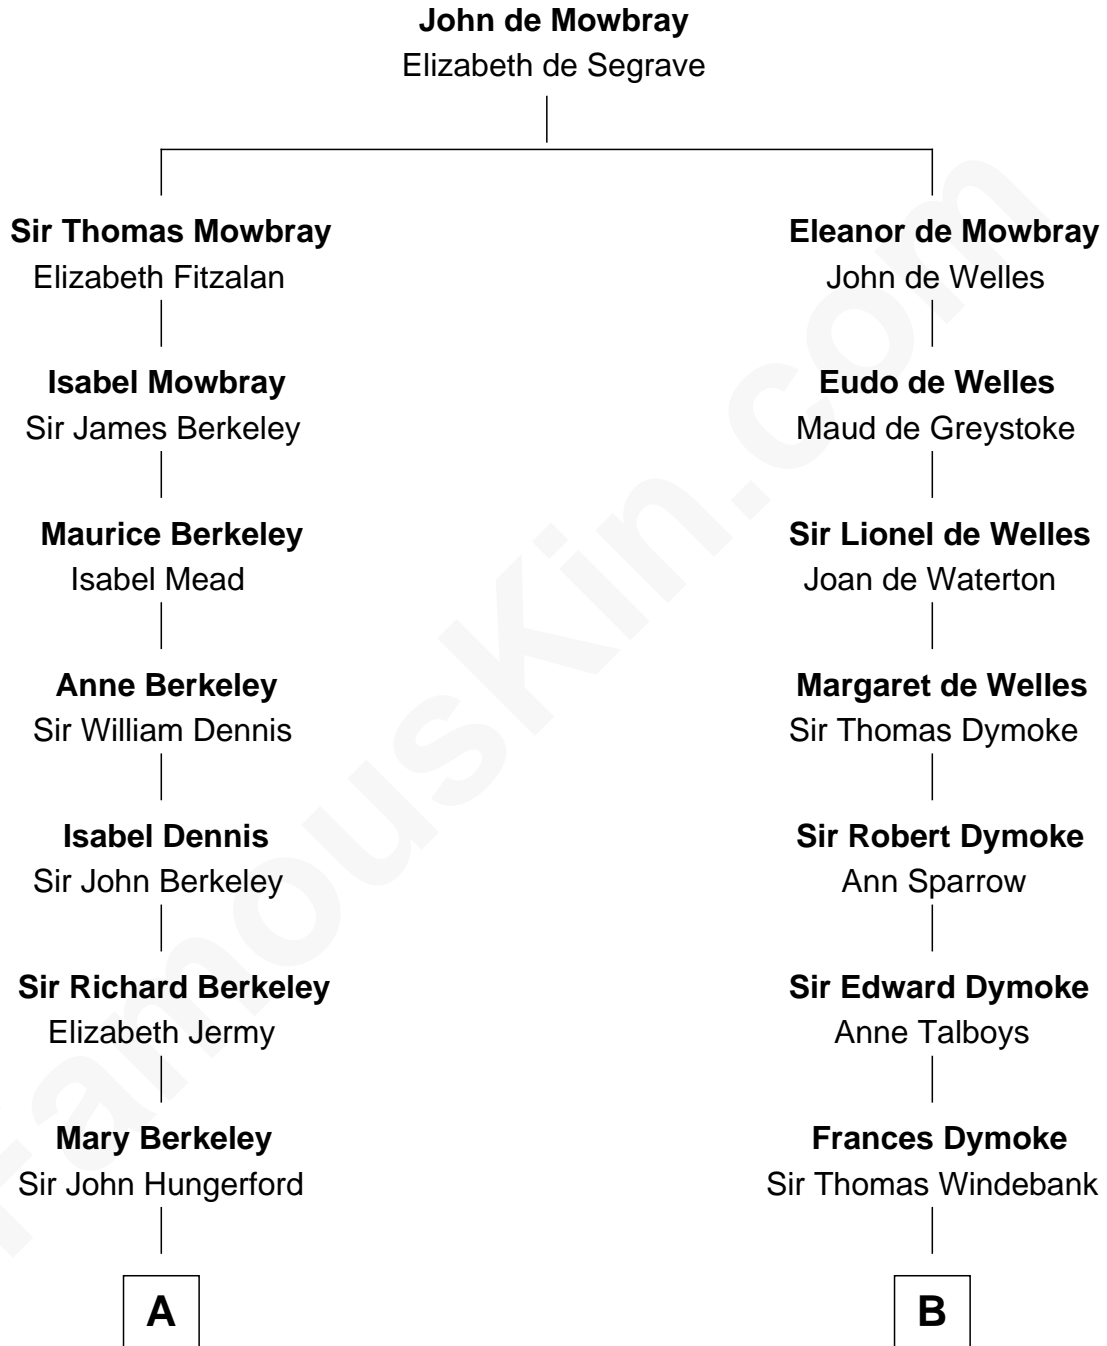

FamousKin.com

Relationship Chart of

Samuel Prescott

Completed Paul Revere's Midnight Ride

13th cousin of

Meriwether Lewis

Lewis and Clark Expedition

A

Bridget Hungerford

Sir William Lisle

John Lisle

Alice Beckenshaw

Alice Lisle

John Hoar

Elizabeth Hoar

Jonathan Prescott