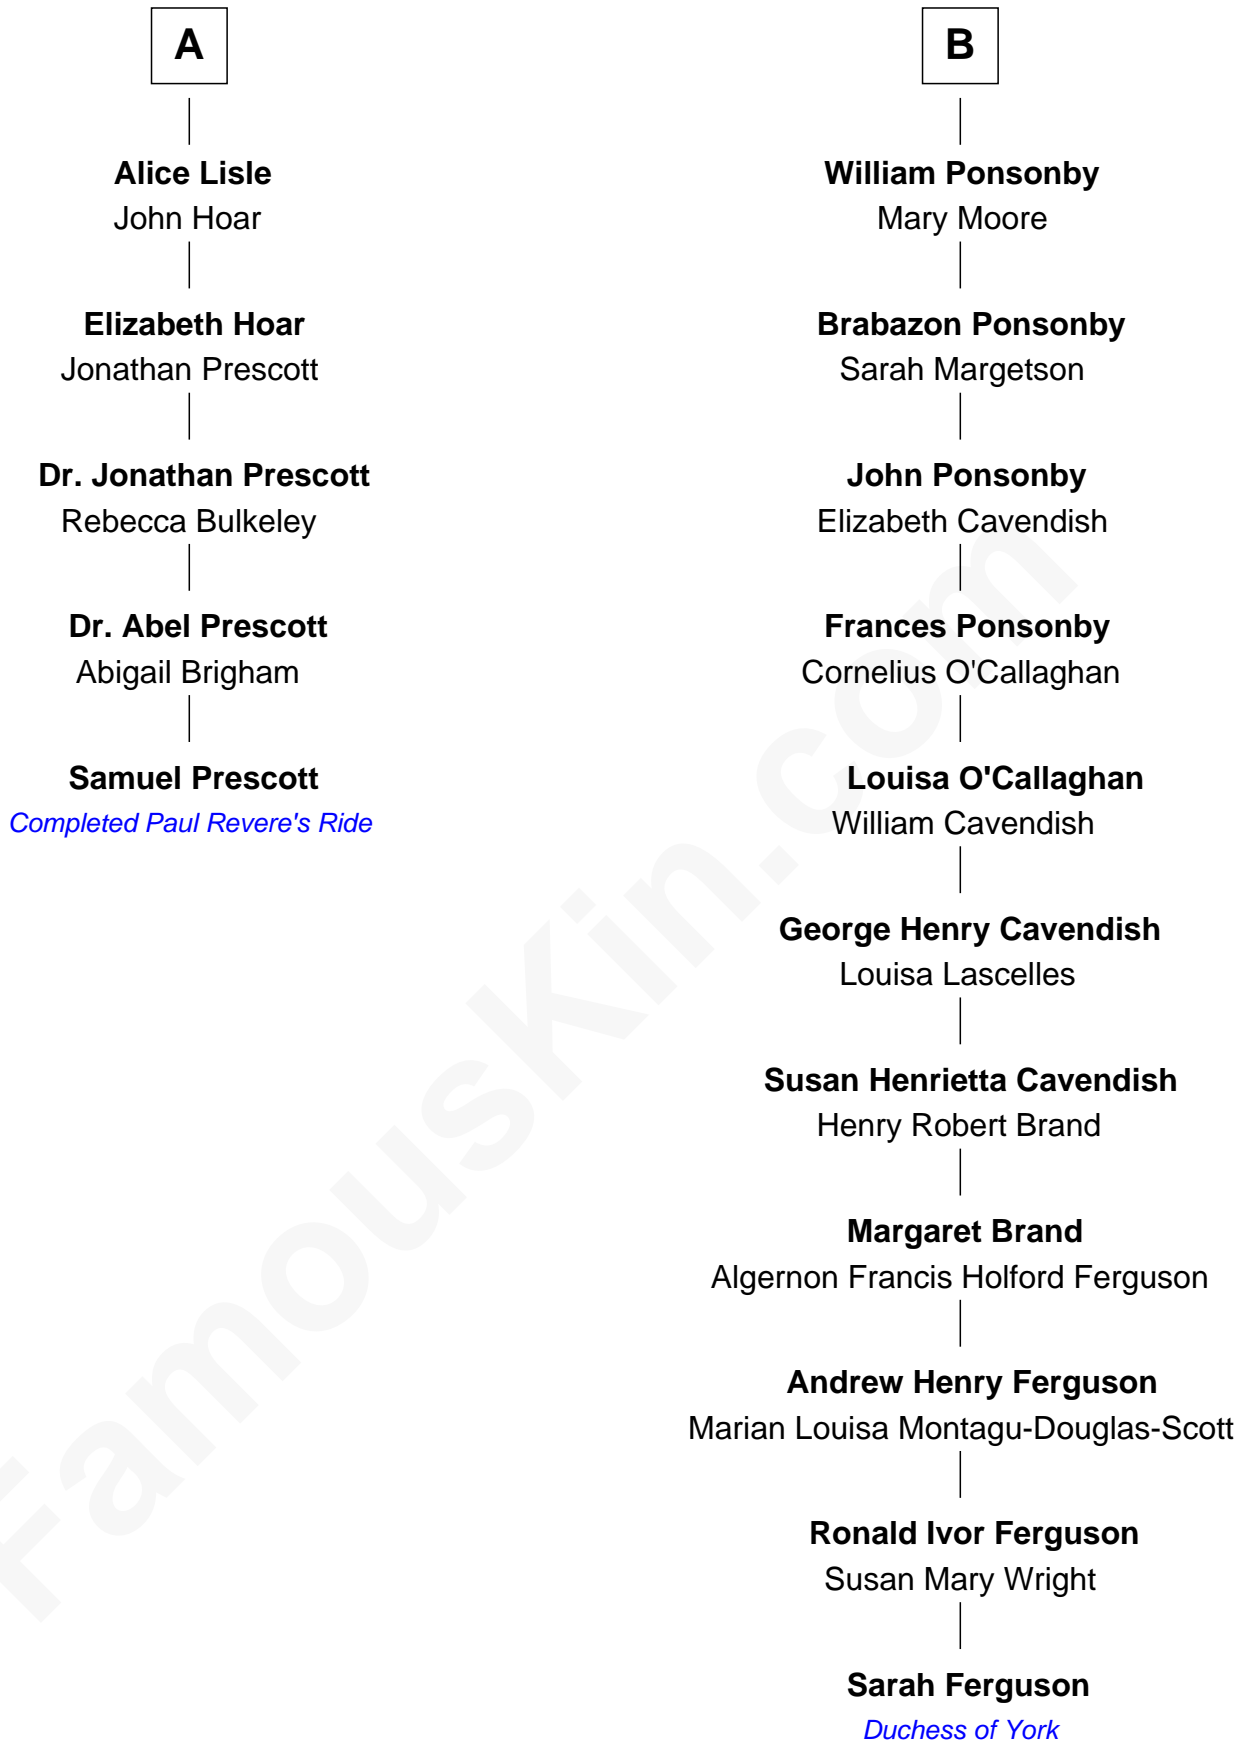

## Relationship Chart of

### Samuel Prescott

*Completed Paul Revere's Midnight Ride*

11th cousin 6 times removed of

**Sarah Ferguson**  
*Duchess of York*

**Sir Humphrey Stafford**  
Eleanor Aylesbury

Sarah Ferguson photo by [Norbert Aepli](#) (CC BY 3.0)