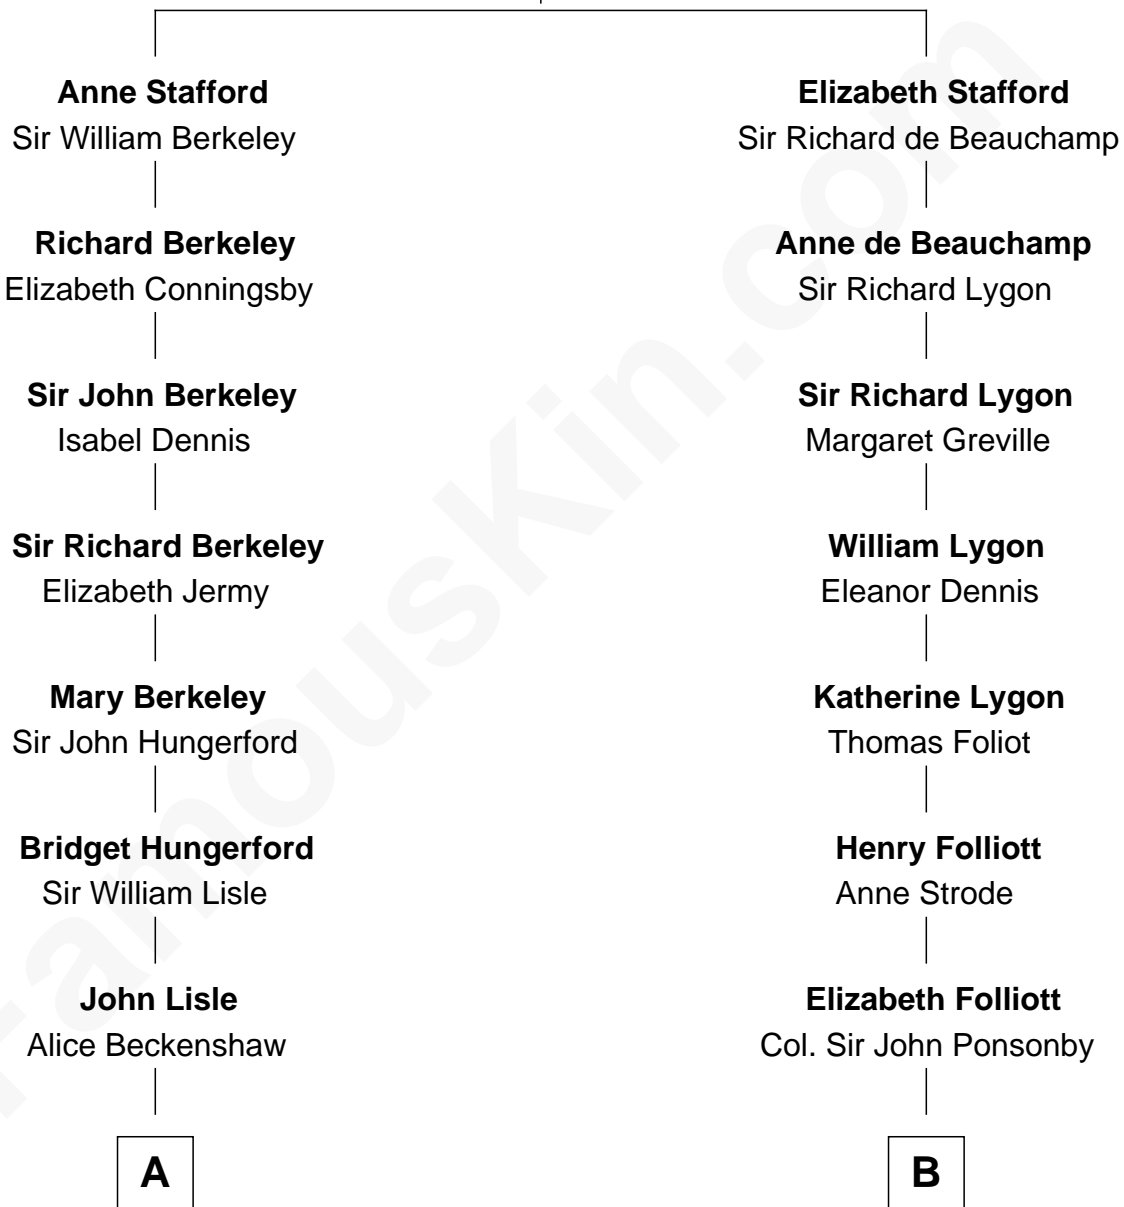

## Relationship Chart of

### Samuel Prescott

*Completed Paul Revere's Midnight Ride*

11th cousin 6 times removed of

**Sarah Ferguson**  
*Duchess of York*

**Sir Humphrey Stafford**  
Eleanor Aylesbury

Sarah Ferguson photo by [Norbert Aepli](#) (CC BY 3.0)