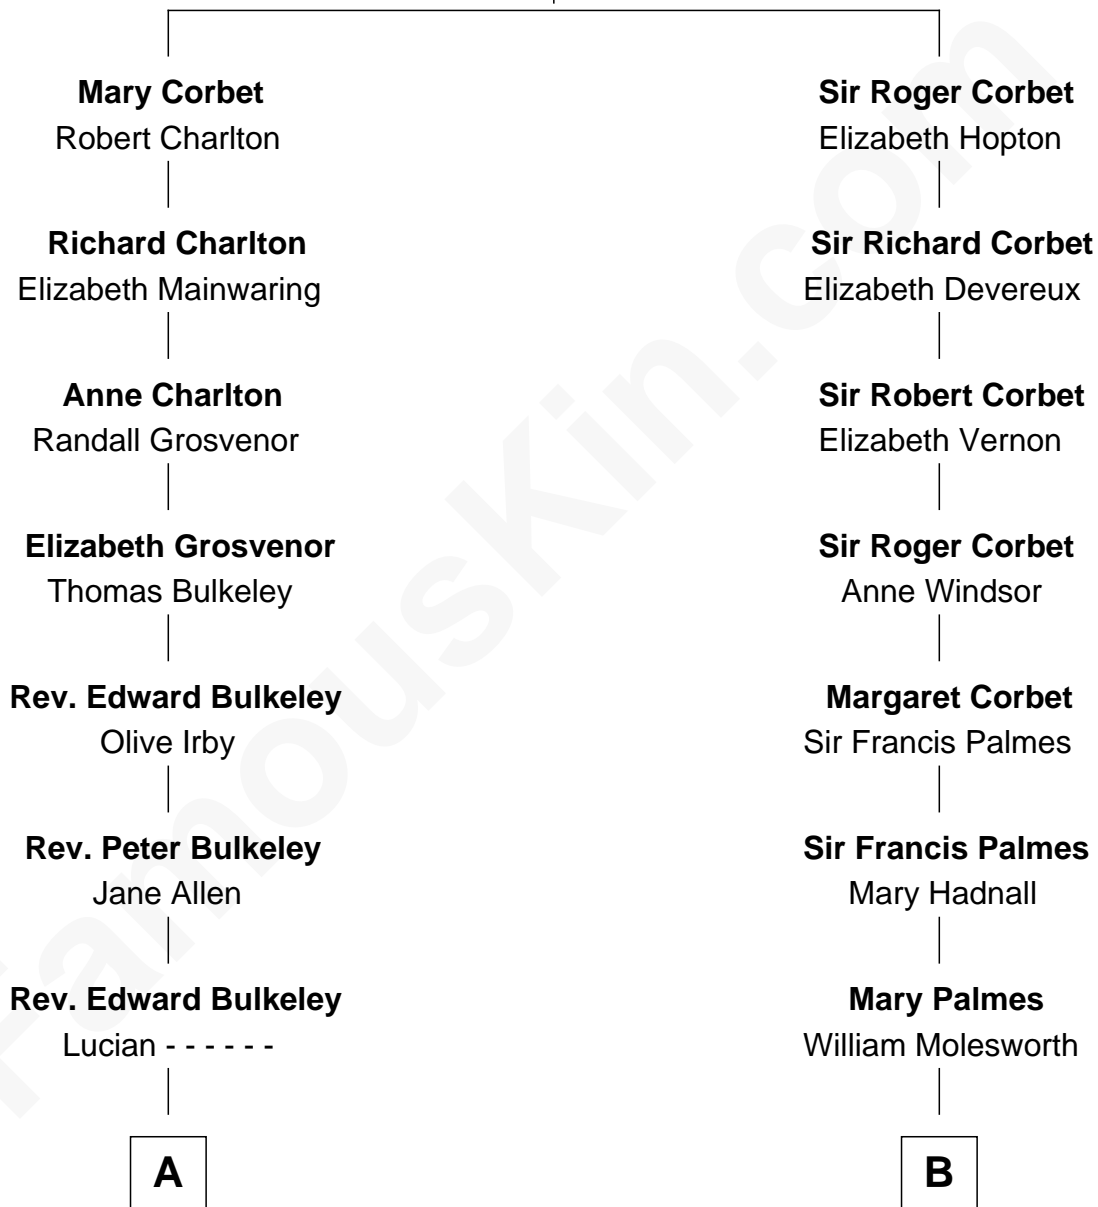

## Relationship Chart of

### Samuel Prescott

Completed Paul Revere's Midnight Ride

10th cousin 4 times removed of

**Joan Fontaine**  
Movie Actress

**Sir Robert Corbet**  
Margaret - - - - -

**A**

**Peter Bulkeley**  
Rebecca Wheeler

**Rebecca Bulkeley**  
Dr. Jonathan Prescott

**Dr. Abel Prescott**  
Abigail Brigham

**Samuel Prescott**  
*Completed Paul Revere's Ride*

**B**

**Robert Molesworth**  
Judith Bysse

**Robert Molesworth**  
Laetitia Coote

**William Molesworth**  
Anne Adair

**Richard Molesworth**  
Catherine Cobb

**John Molesworth**  
Louise Tomkyns

**Margaret Letitia Molesworth**  
Charles Richard De Havilland

**Walter Augustus De Havilland**  
Lillian Augusta Ruse