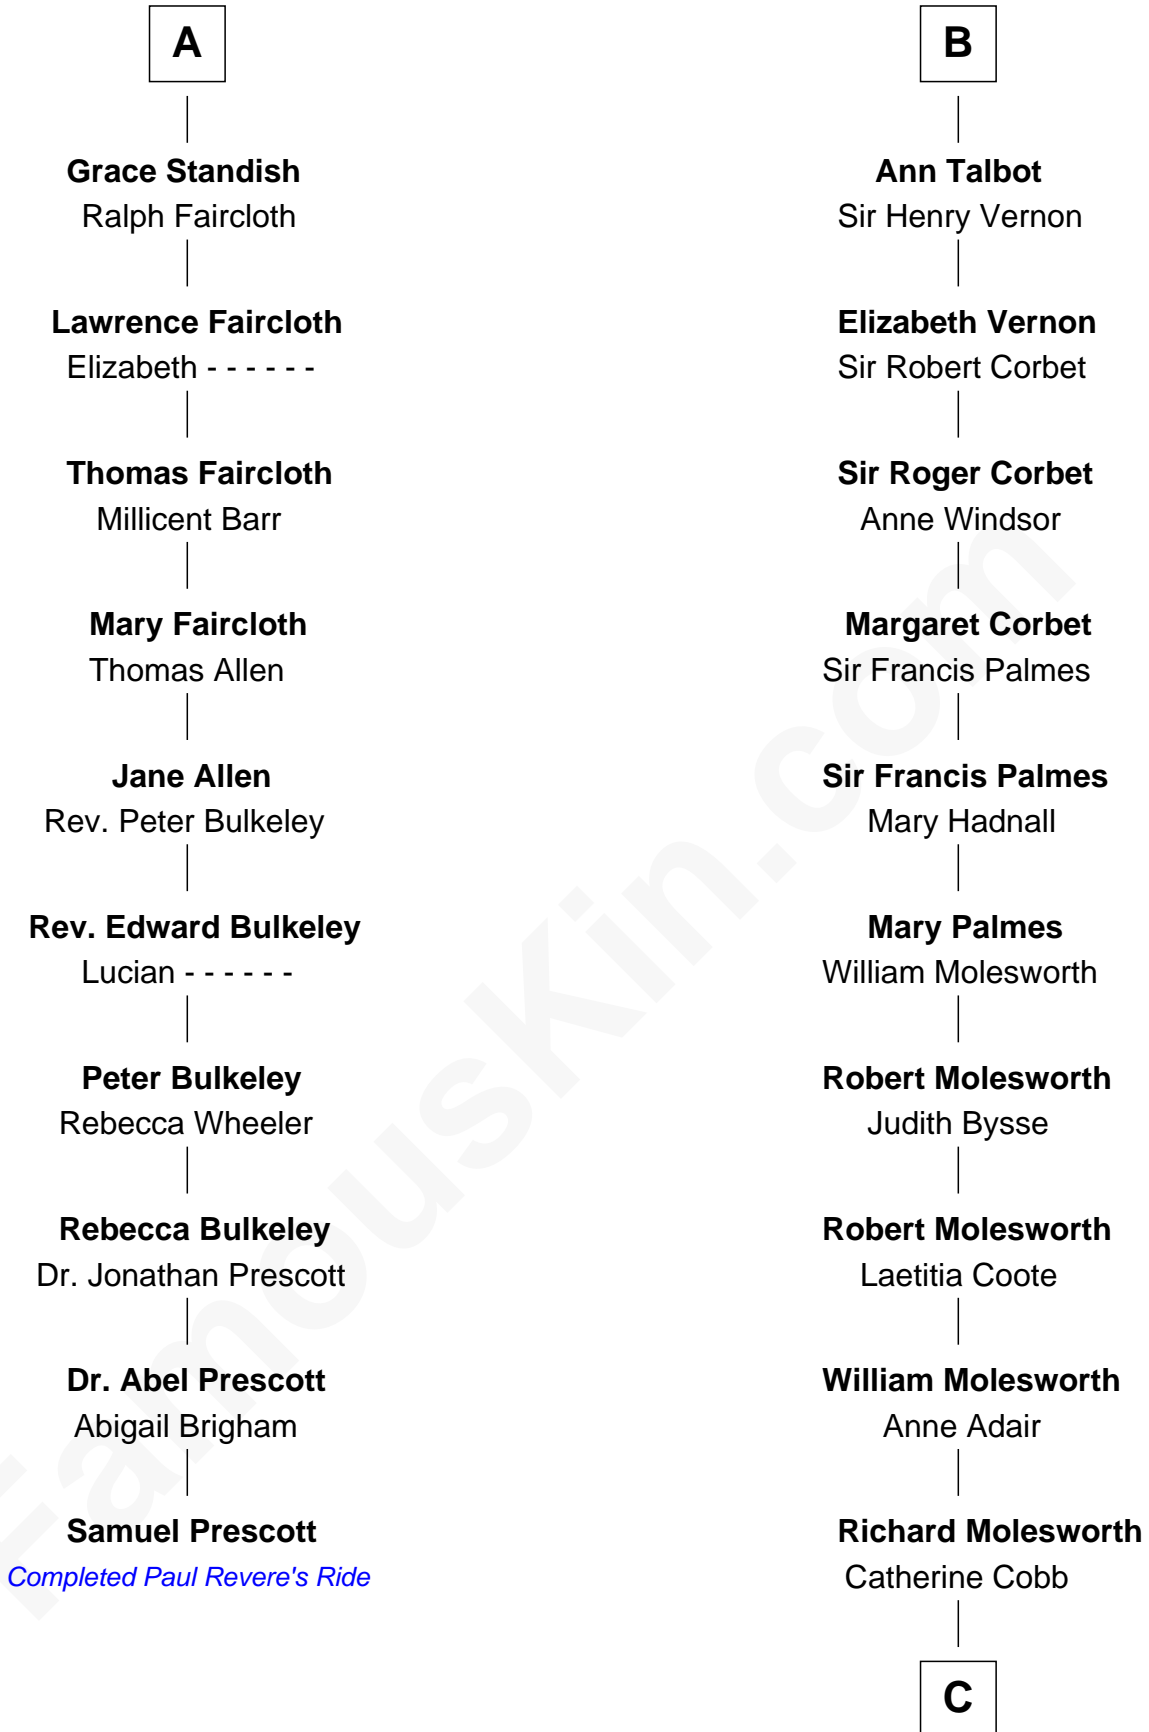

FamousKin.com

Relationship Chart of

Samuel Prescott

Completed Paul Revere's Midnight Ride

16th cousin 4 times removed of

Joan Fontaine

Movie Actress

Sir William de Ros

Lucy FitzPiers

C

John Molesworth

Louise Tomkyns

Margaret Letitia Molesworth

Charles Richard De Havilland

Walter Augustus De Havilland

Lillian Augusta Ruse