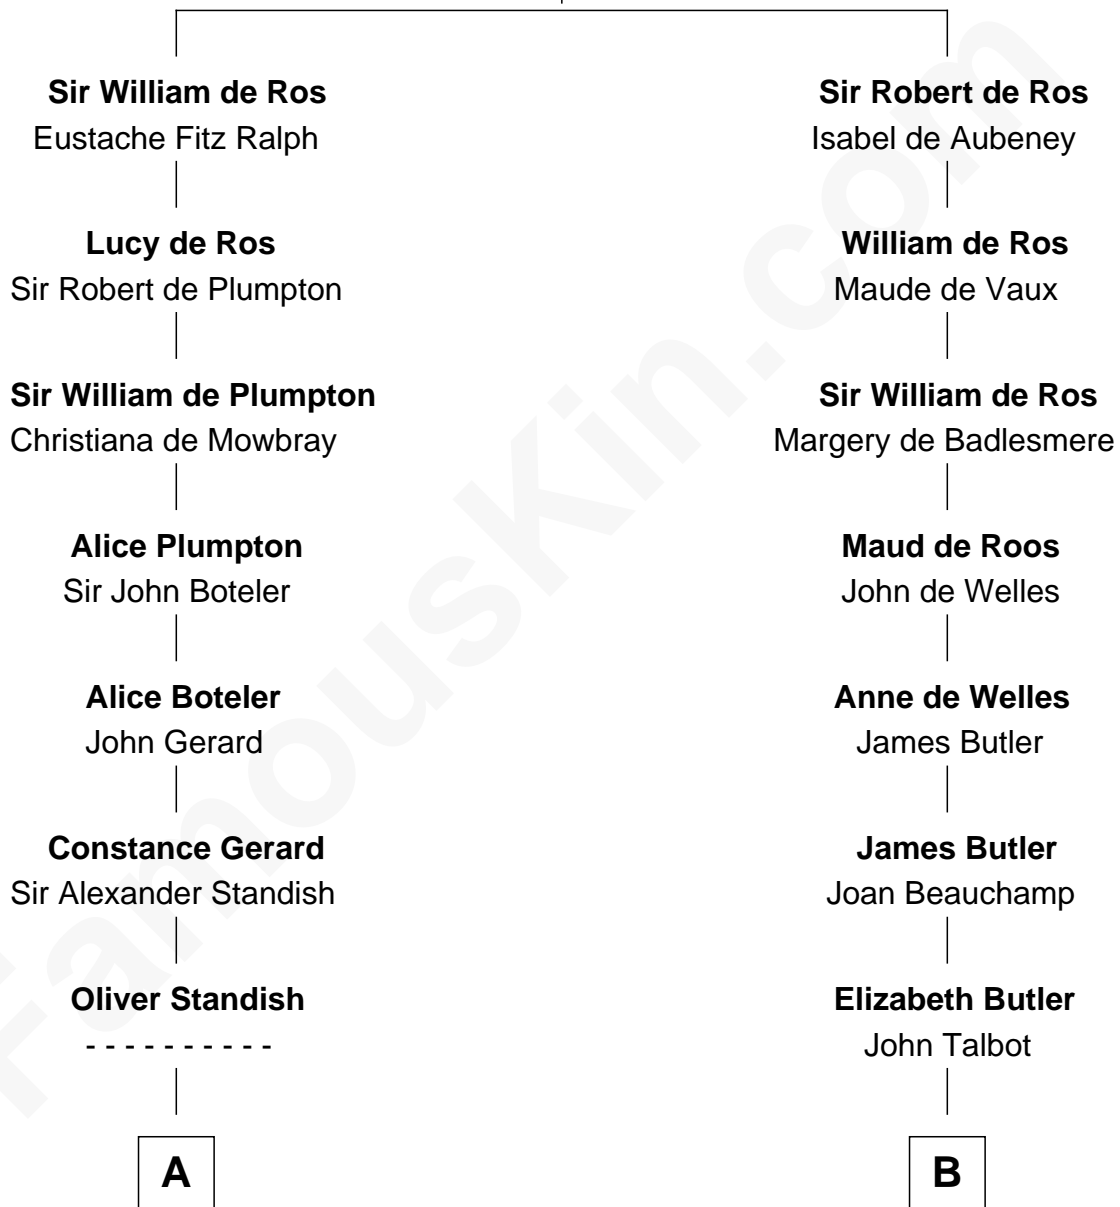

FamousKin.com

Relationship Chart of

Samuel Prescott

Completed Paul Revere's Midnight Ride

16th cousin 4 times removed of

Joan Fontaine

Movie Actress

Sir William de Ros

Lucy FitzPiers

C

John Molesworth

Louise Tomkyns

Margaret Letitia Molesworth

Charles Richard De Havilland

Walter Augustus De Havilland

Lillian Augusta Ruse