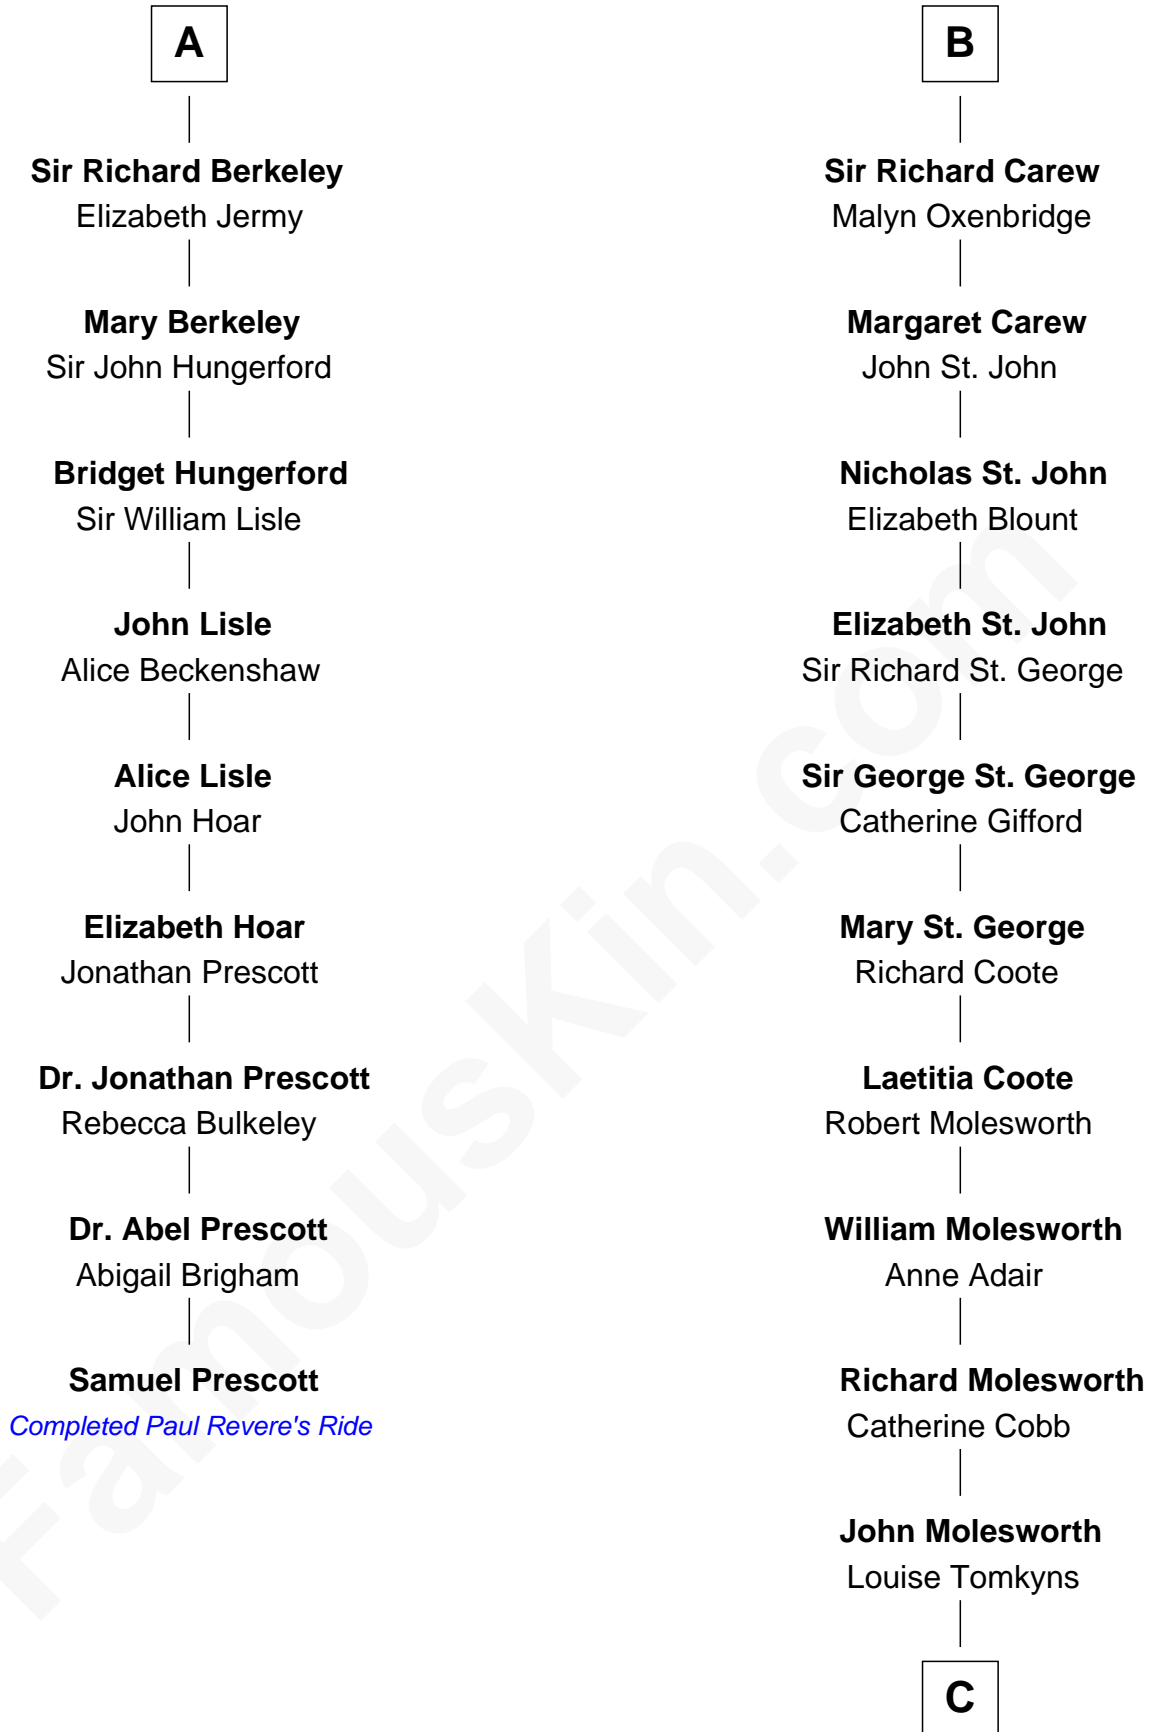

FamousKin.com

Relationship Chart of

Samuel Prescott

Completed Paul Revere's Midnight Ride

15th cousin 4 times removed of

Joan Fontaine
Movie Actress

Sir Maurice de Berkeley
Eve la Zouche

Maurice de Berkeley
Margaret - - - - -

Thomas Berkeley
Catherine Botetourte

Maurice Berkeley
Johanna Denham

Maurice Berkeley
Ellen Montfort

Sir William Berkeley
Anne Stafford

Richard Berkeley
Elizabeth Conningsby

Sir John Berkeley
Isabel Dennis

A

Isabel de Berkeley
Sir Robert de Clifford

Sir Roger de Clifford
Maud de Beauchamp

Katherine de Clifford
Sir Ralph de Greystoke

Maud de Greystoke
Eudo de Welles

Sir Lionel de Welles
Joan de Waterton

Eleanor de Welles
Sir Thomas Hoo

Eleanor Hoo
James Carew

B

C

—
Margaret Letitia Molesworth
Charles Richard De Havilland

—
Walter Augustus De Havilland
Lillian Augusta Ruse

—
Joan Fontaine
Movie Actress

FamousKin.com