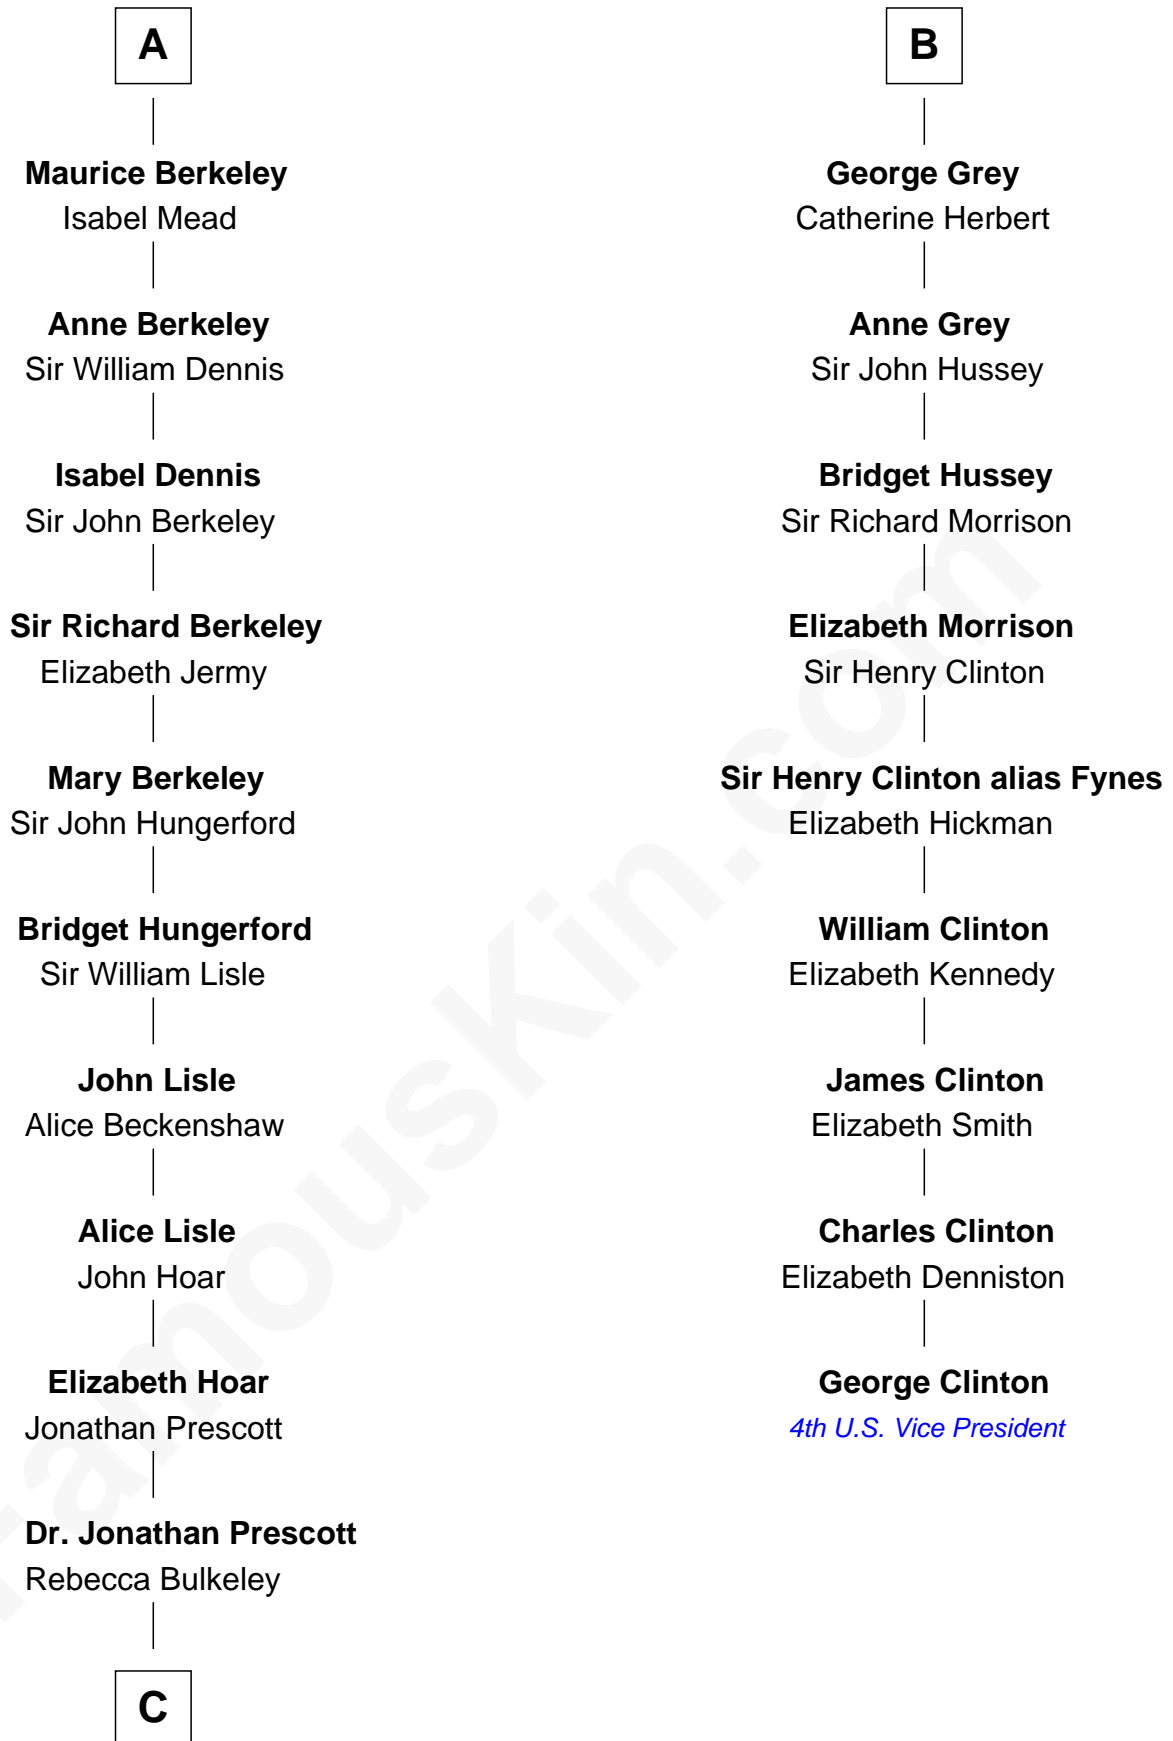

FamousKin.com

Relationship Chart of

Samuel Prescott

Completed Paul Revere's Midnight Ride

15th cousin 3 times removed of

George Clinton

4th U.S. Vice President

Sir Humphrey de Bohun

Eleanor de Bohun

Sir John de Verdun

Maud de Verdun

Sir John de Grey

Sir Roger de Grey

Elizabeth de Hastings

Sir Reynold de Grey

Eleanor le Strange

Sir Reynold Grey

Margaret de Ros

Sir John Grey

Constance de Holand

Sir Edmund Grey

Katherine Percy

B

C

—
Dr. Abel Prescott

Abigail Brigham

—
Samuel Prescott

Completed Paul Revere's Ride

FamousKin.com