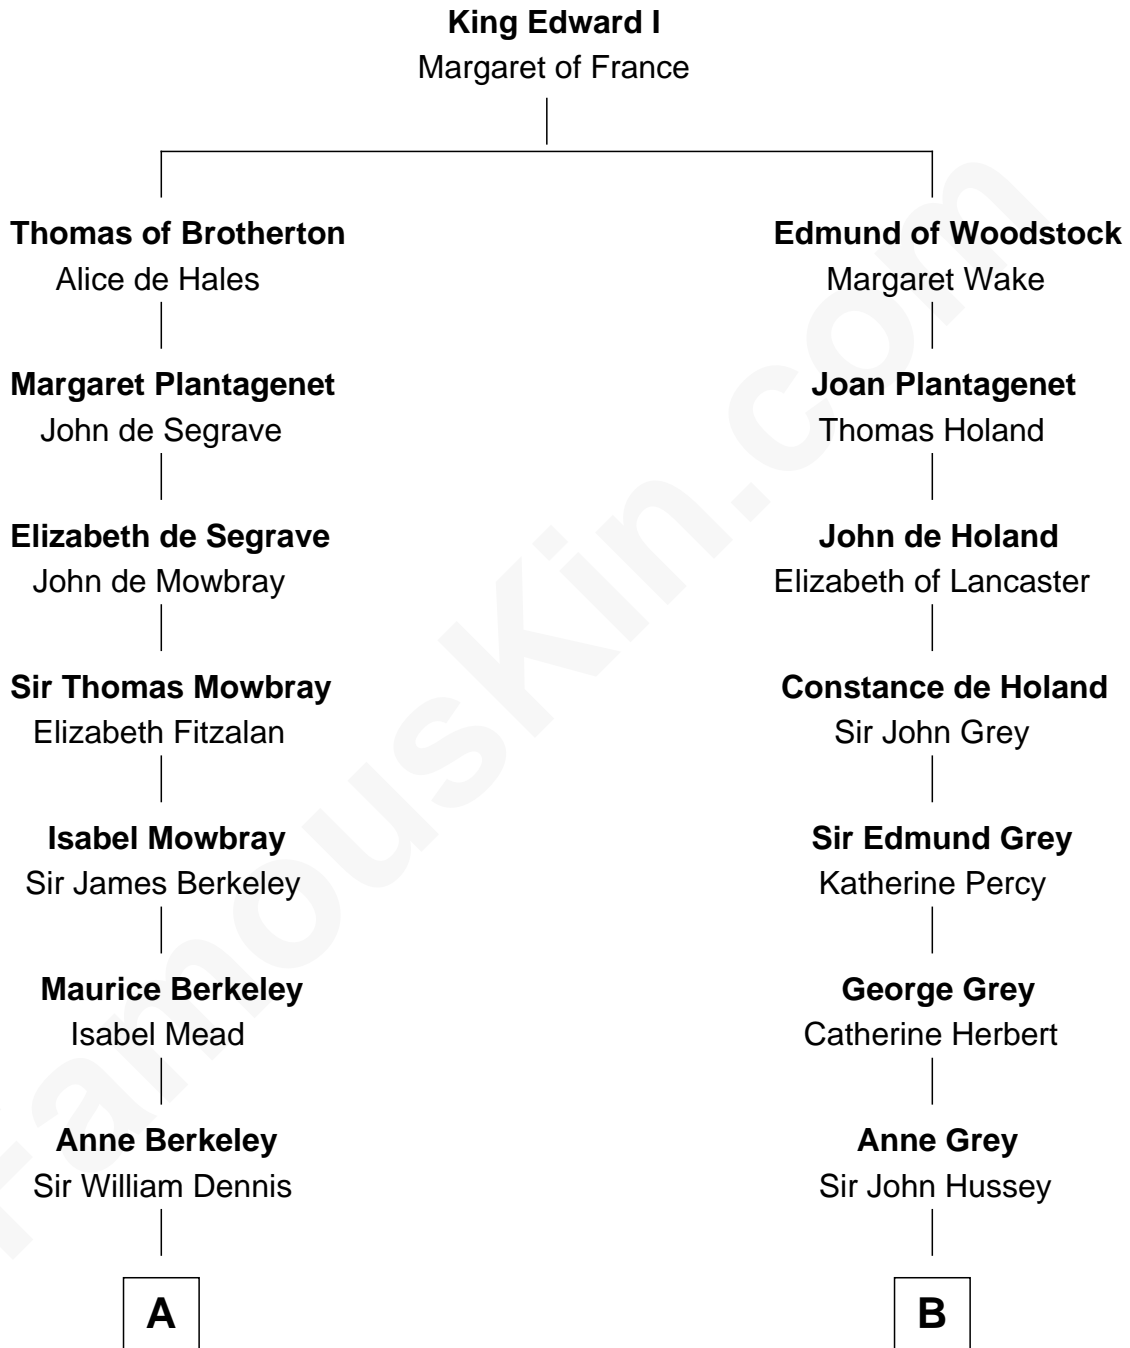

FamousKin.com

Relationship Chart of

Samuel Prescott

Completed Paul Revere's Midnight Ride

13th cousin 3 times removed of

George Clinton

4th U.S. Vice President