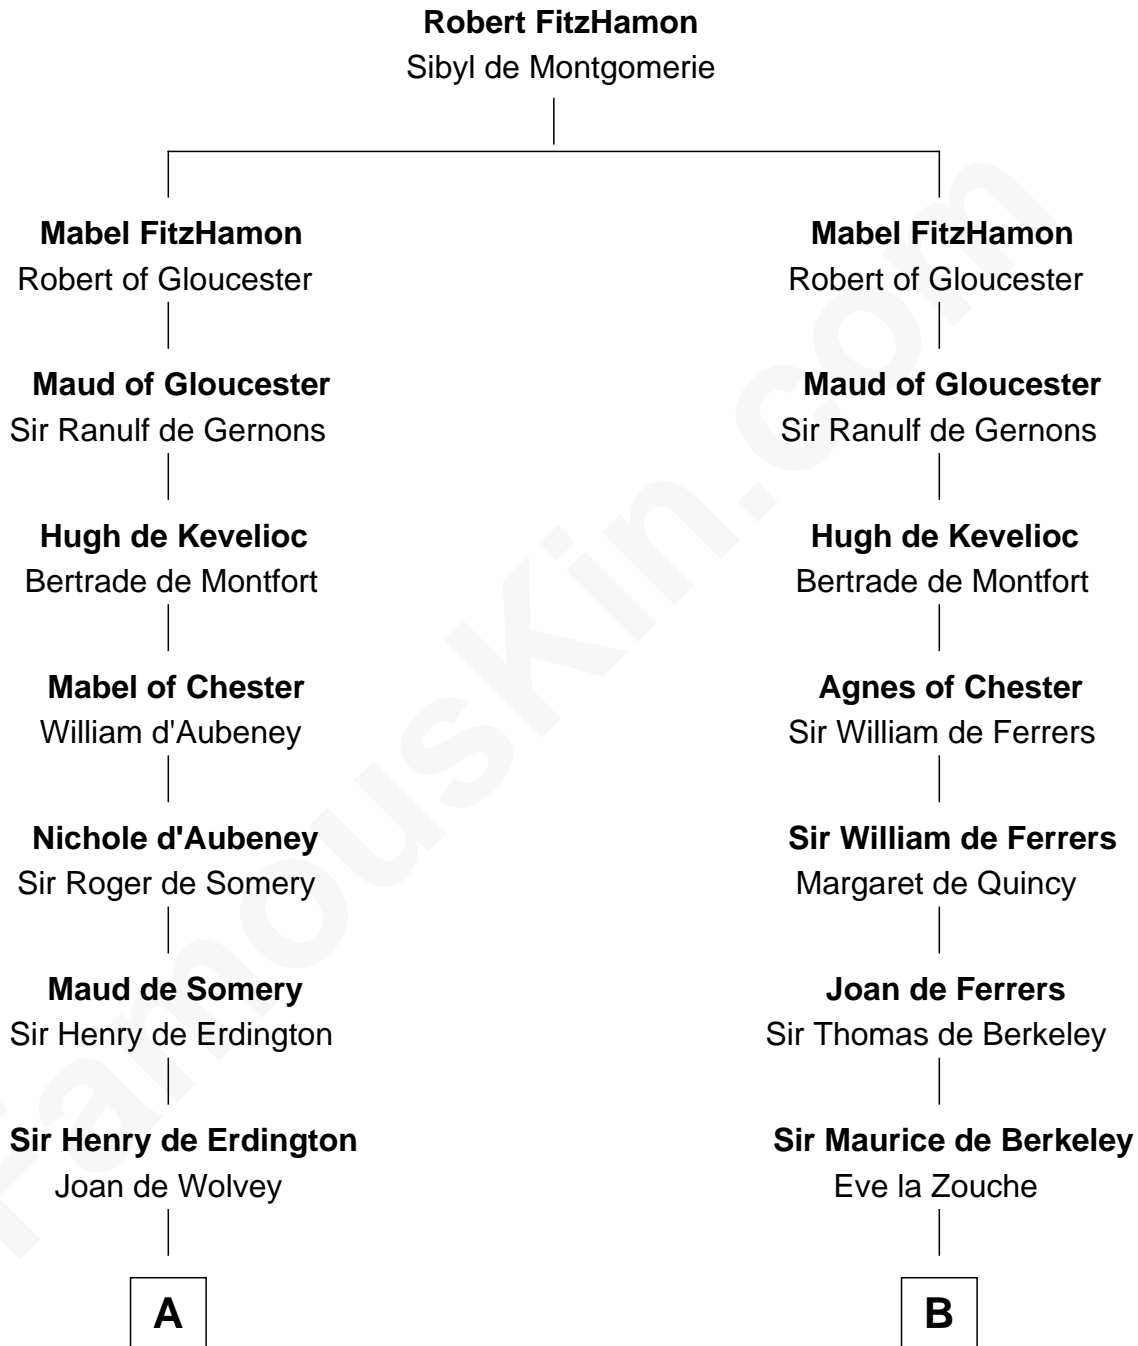

FamousKin.com

Relationship Chart of

Samuel Prescott

Completed Paul Revere's Midnight Ride

19th cousin 1 time removed of

George Clinton

4th U.S. Vice President

C

Peter Bulkeley
Rebecca Wheeler

Rebecca Bulkeley
Dr. Jonathan Prescott

Dr. Abel Prescott
Abigail Brigham

Samuel Prescott
Completed Paul Revere's Ride

D

James Clinton
Elizabeth Smith

Charles Clinton
Elizabeth Denniston

George Clinton
4th U.S. Vice President

FamousKin.com