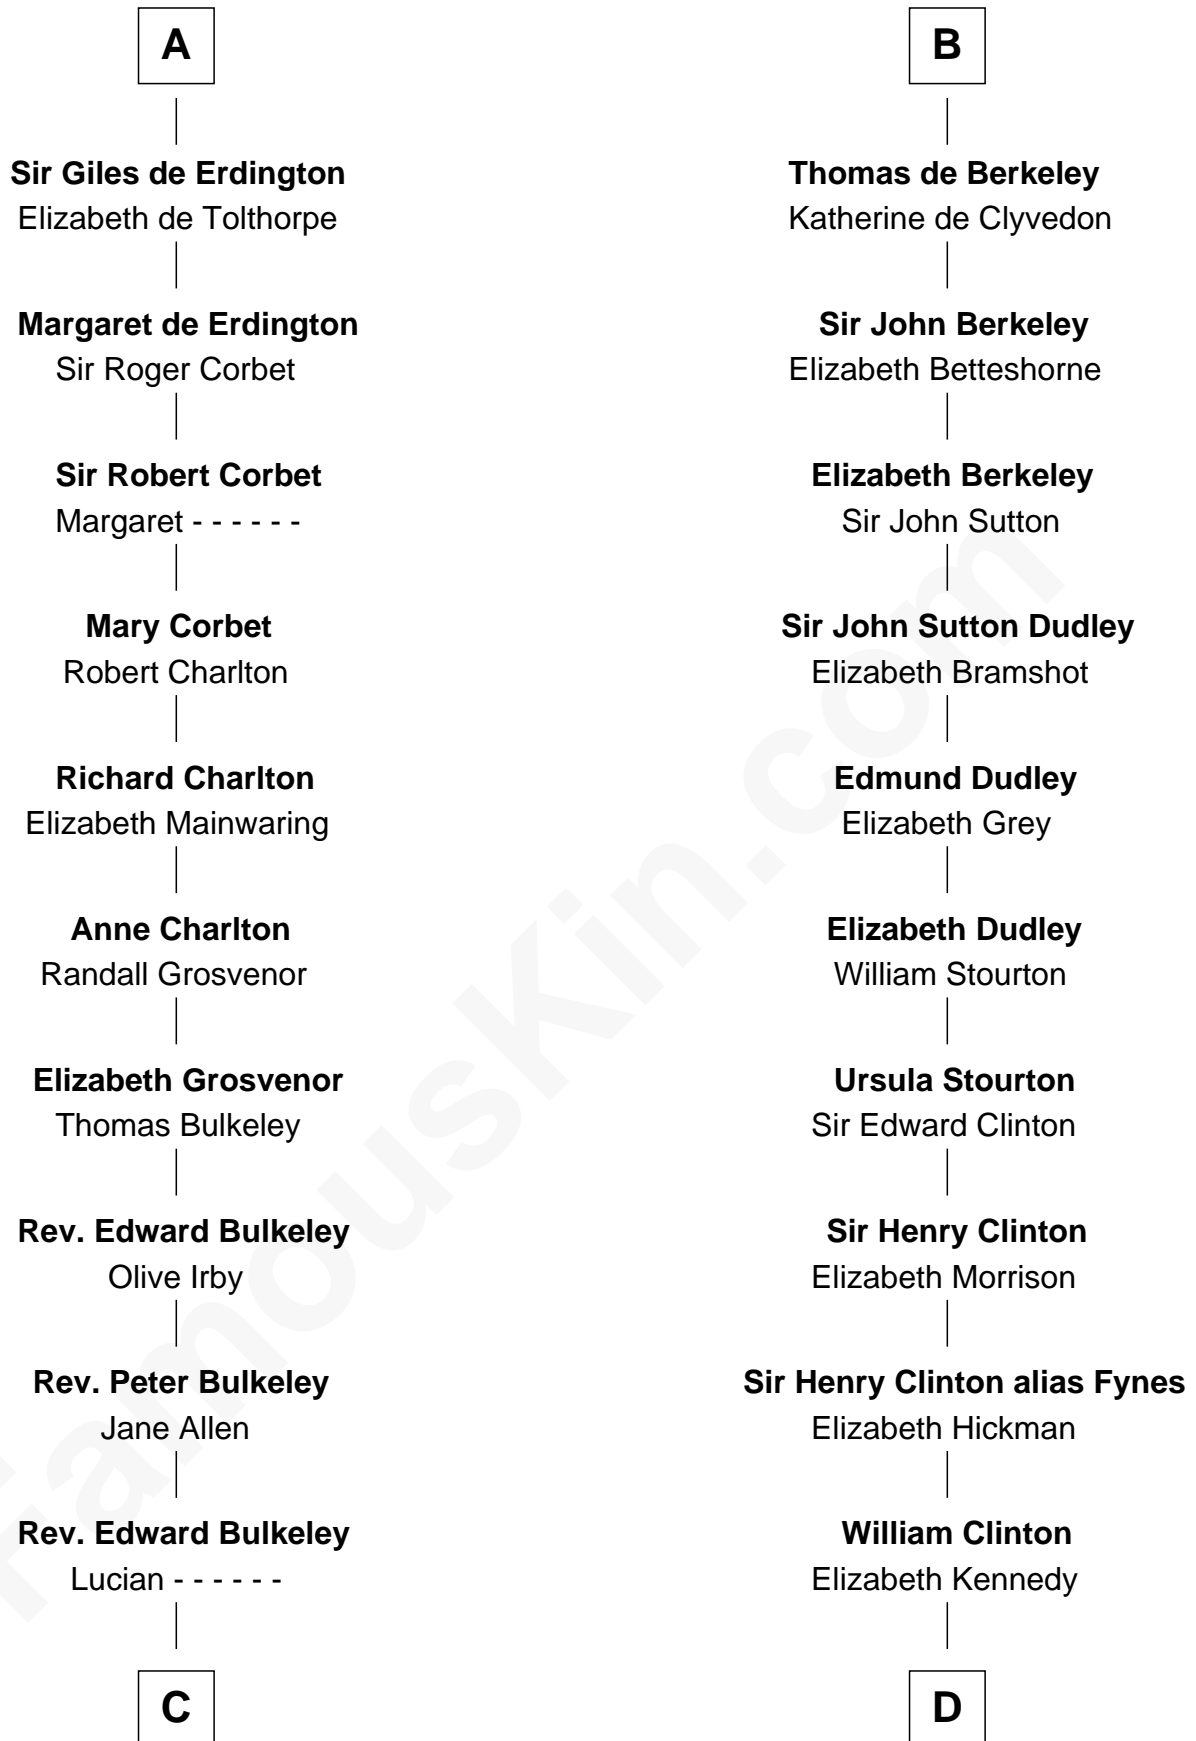

FamousKin.com

Relationship Chart of

Samuel Prescott

Completed Paul Revere's Midnight Ride

19th cousin 1 time removed of

George Clinton

4th U.S. Vice President

C

Peter Bulkeley
Rebecca Wheeler

Rebecca Bulkeley
Dr. Jonathan Prescott

Dr. Abel Prescott
Abigail Brigham

Samuel Prescott
Completed Paul Revere's Ride

D

James Clinton
Elizabeth Smith

Charles Clinton
Elizabeth Denniston