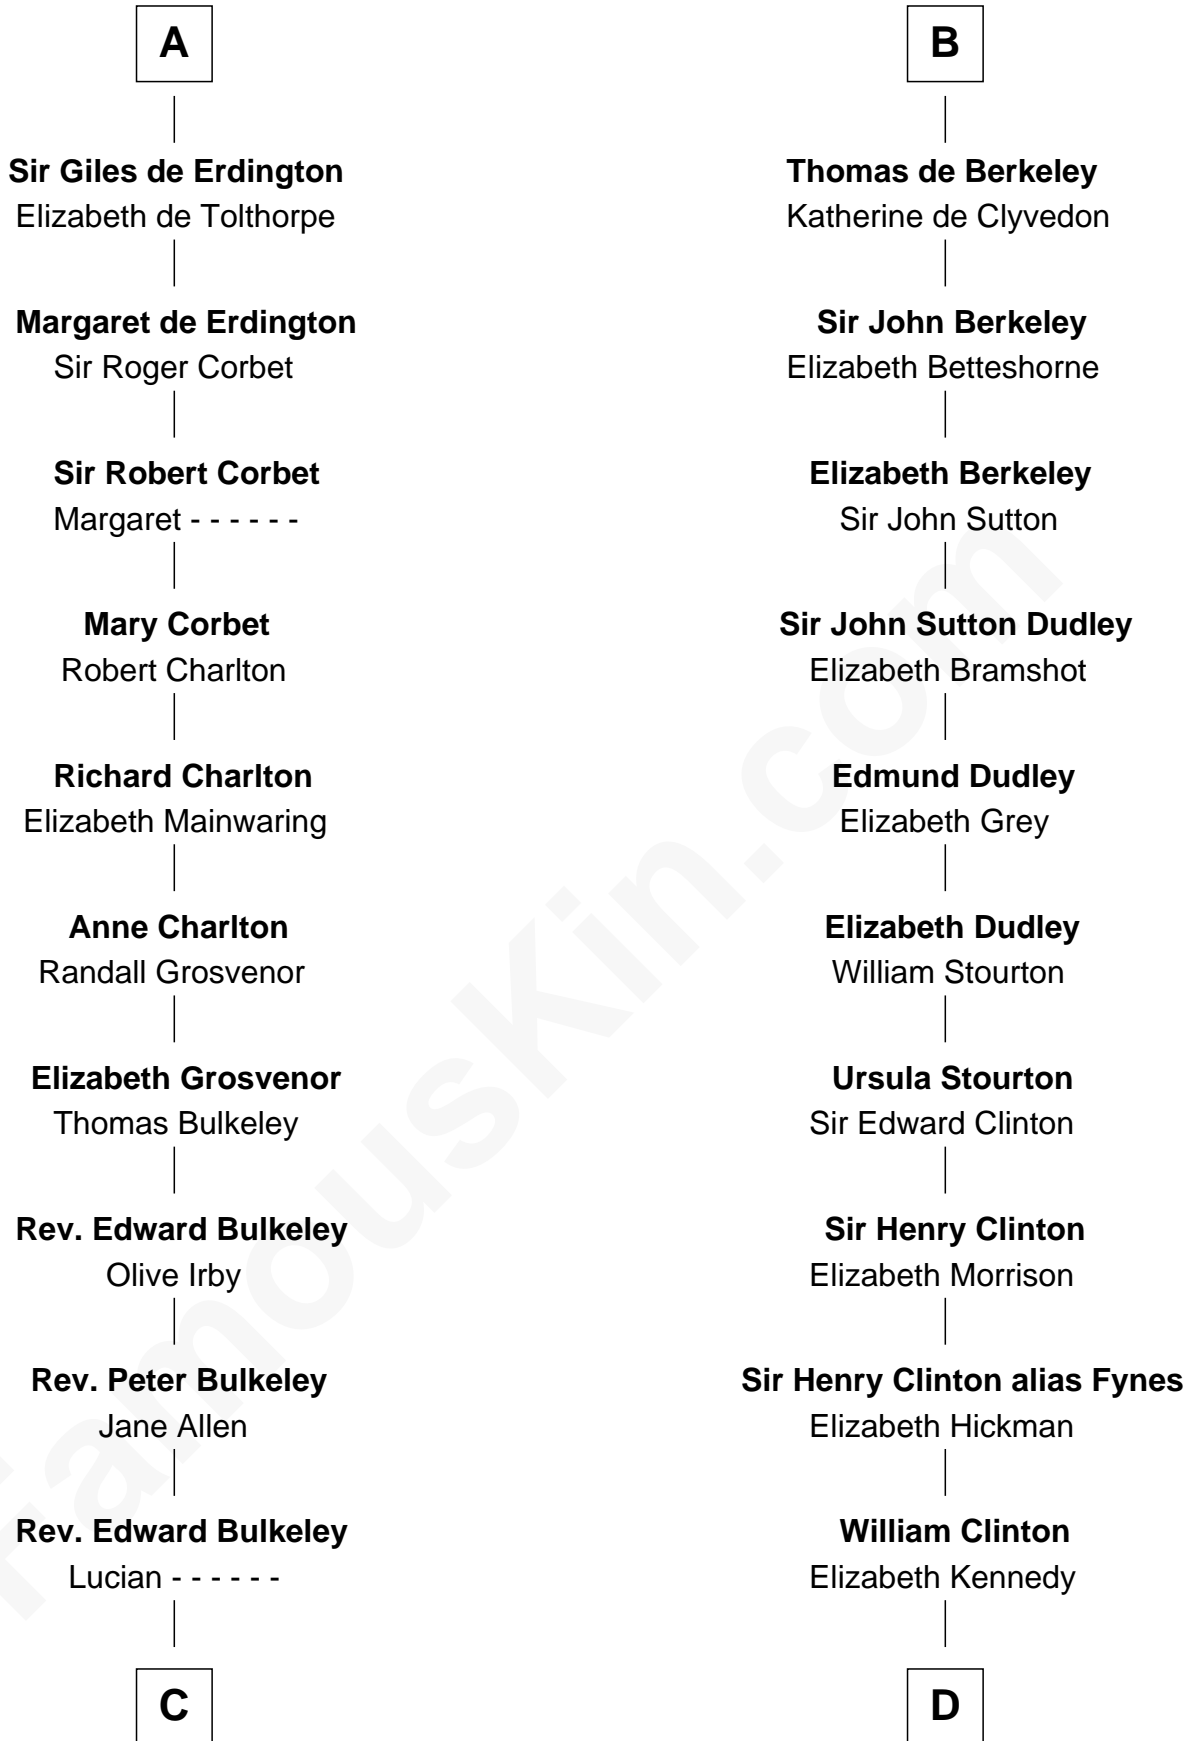

### George Clinton

*4th U.S. Vice President*

**Ranulf de Briquessart**

Margaret Goz

**C**

**Peter Bulkeley**  
Rebecca Wheeler

**Rebecca Bulkeley**  
Dr. Jonathan Prescott

**Dr. Abel Prescott**  
Abigail Brigham

**Samuel Prescott**  
*Completed Paul Revere's Ride*

**D**

**James Clinton**  
Elizabeth Smith

**Charles Clinton**  
Elizabeth Denniston

**George Clinton**  
*4th U.S. Vice President*

FamousKin.com