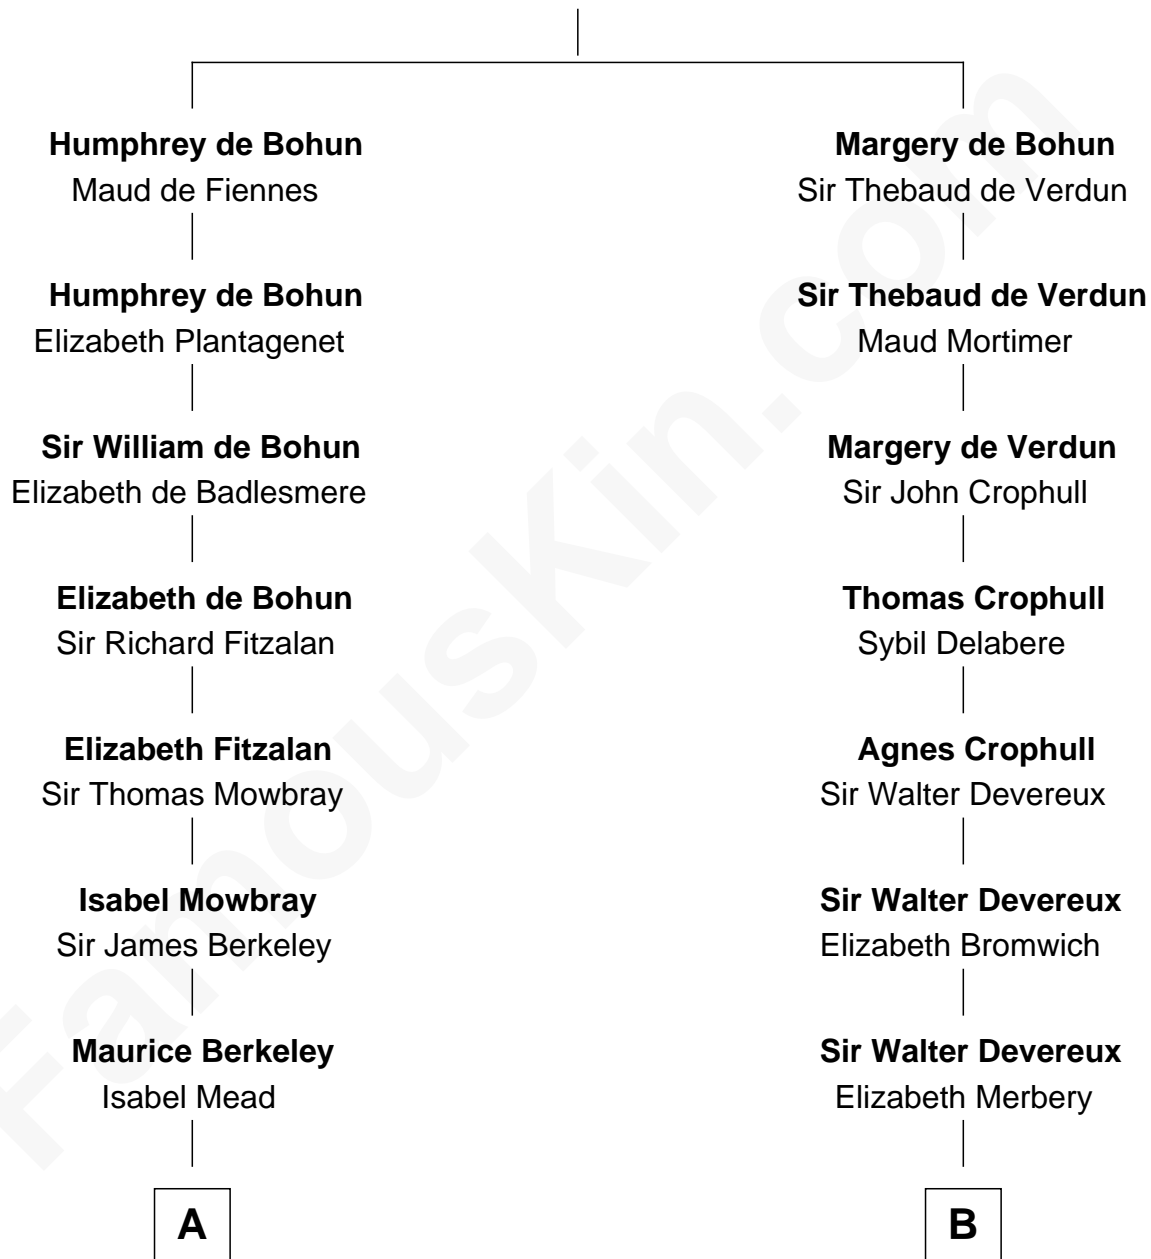

FamousKin.com

Relationship Chart of

Samuel Prescott

Completed Paul Revere's Midnight Ride

16th cousin 1 time removed of

George Clinton

4th U.S. Vice President

Sir Humphrey de Bohun

Eleanor de Braiose

A

Anne Berkeley
Sir William Dennis

Isabel Dennis
Sir John Berkeley

Sir Richard Berkeley
Elizabeth Jermy

Mary Berkeley
Sir John Hungerford

Bridget Hungerford
Sir William Lisle

John Lisle
Alice Beckenshaw

Alice Lisle
John Hoar

Elizabeth Hoar
Jonathan Prescott

Dr. Jonathan Prescott
Rebecca Bulkeley

Dr. Abel Prescott
Abigail Brigham

Samuel Prescott
Completed Paul Revere's Ride

B

Anne Devereux
William Herbert

Catherine Herbert
George Grey