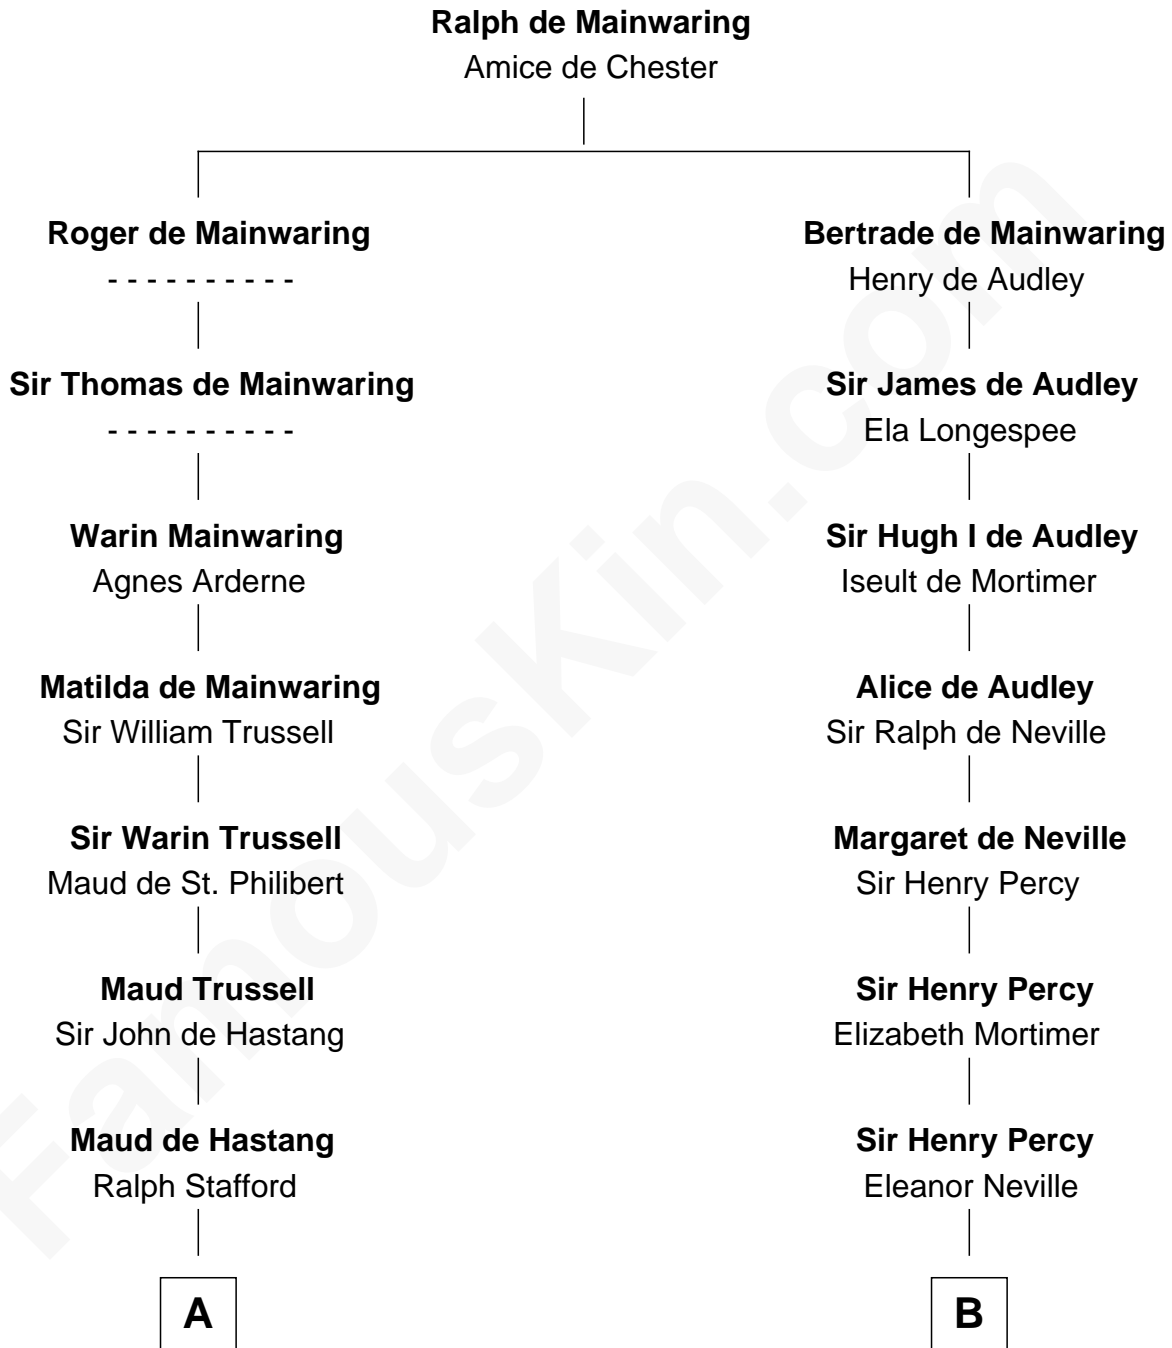

## Relationship Chart of

### Samuel Prescott

*Completed Paul Revere's Midnight Ride*

16th cousin 4 times removed of

**George Clinton**

*4th U.S. Vice President*

**C**

**Elizabeth Hoar**  
Jonathan Prescott

**Dr. Jonathan Prescott**  
Rebecca Bulkeley

**Dr. Abel Prescott**  
Abigail Brigham

**Samuel Prescott**  
*Completed Paul Revere's Ride*

FamousKin.com