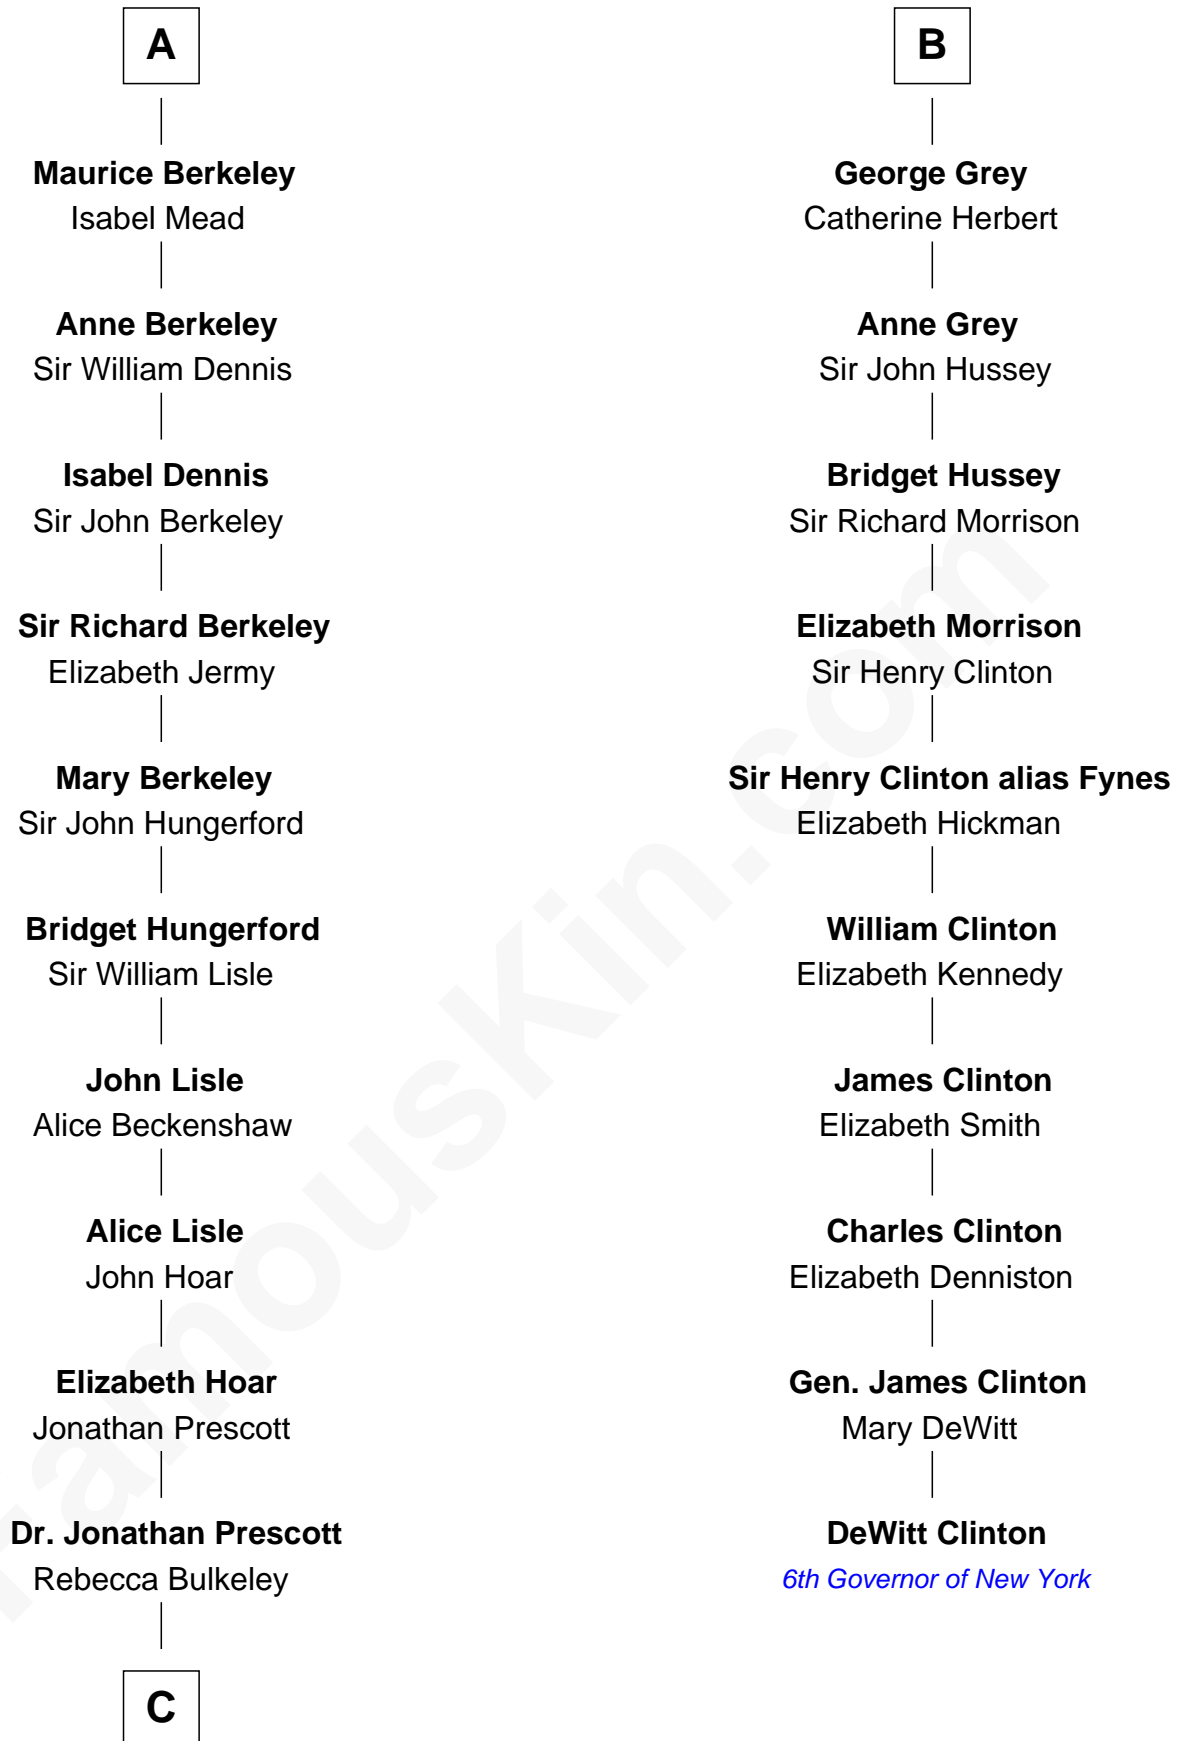

FamousKin.com

Relationship Chart of

Samuel Prescott

Completed Paul Revere's Midnight Ride

16th cousin 2 times removed of

DeWitt Clinton

6th Governor of New York

Sir Humphrey de Bohun

Eleanor de Bohun

Sir John de Verdun

Maud de Verdun

Sir John de Grey

Sir Roger de Grey

Elizabeth de Hastings

Sir Reynold de Grey

Eleanor le Strange

Sir Reynold Grey

Margaret de Ros

Sir John Grey

Constance de Holand

Sir Edmund Grey

Katherine Percy

B

C

—
Dr. Abel Prescott

Abigail Brigham

—
Samuel Prescott

Completed Paul Revere's Ride

FamousKin.com