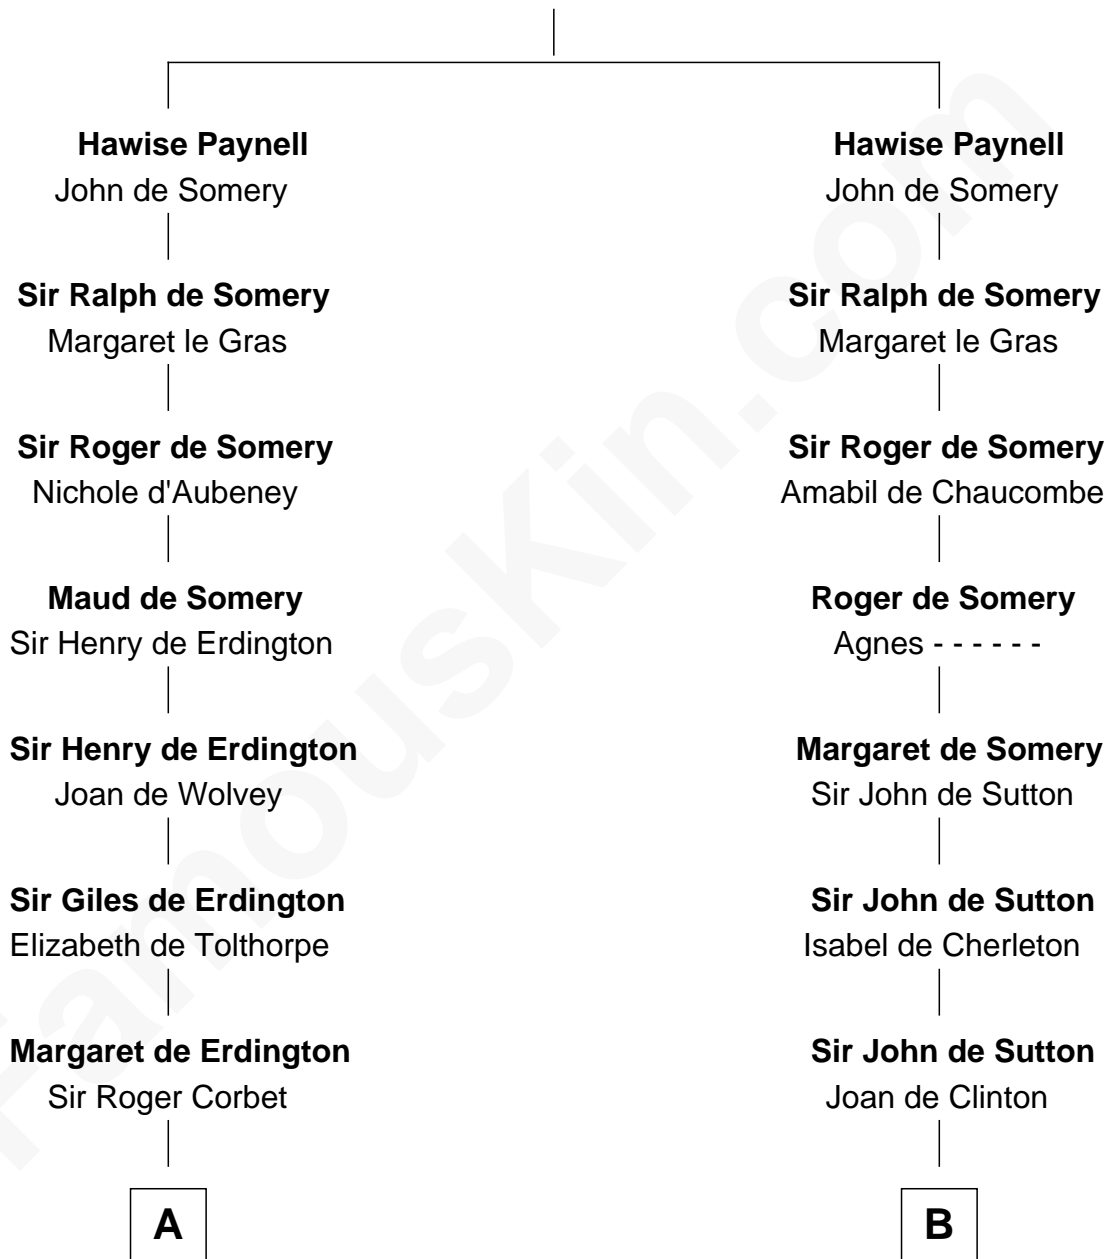

## Relationship Chart of

### Samuel Prescott

*Completed Paul Revere's Midnight Ride*

18th cousin 2 times removed of

### DeWitt Clinton

*6th Governor of New York*

Ralph Paynell

**C**

**Dr. Abel Prescott**

Abigail Brigham

**Samuel Prescott**

*Completed Paul Revere's Ride*