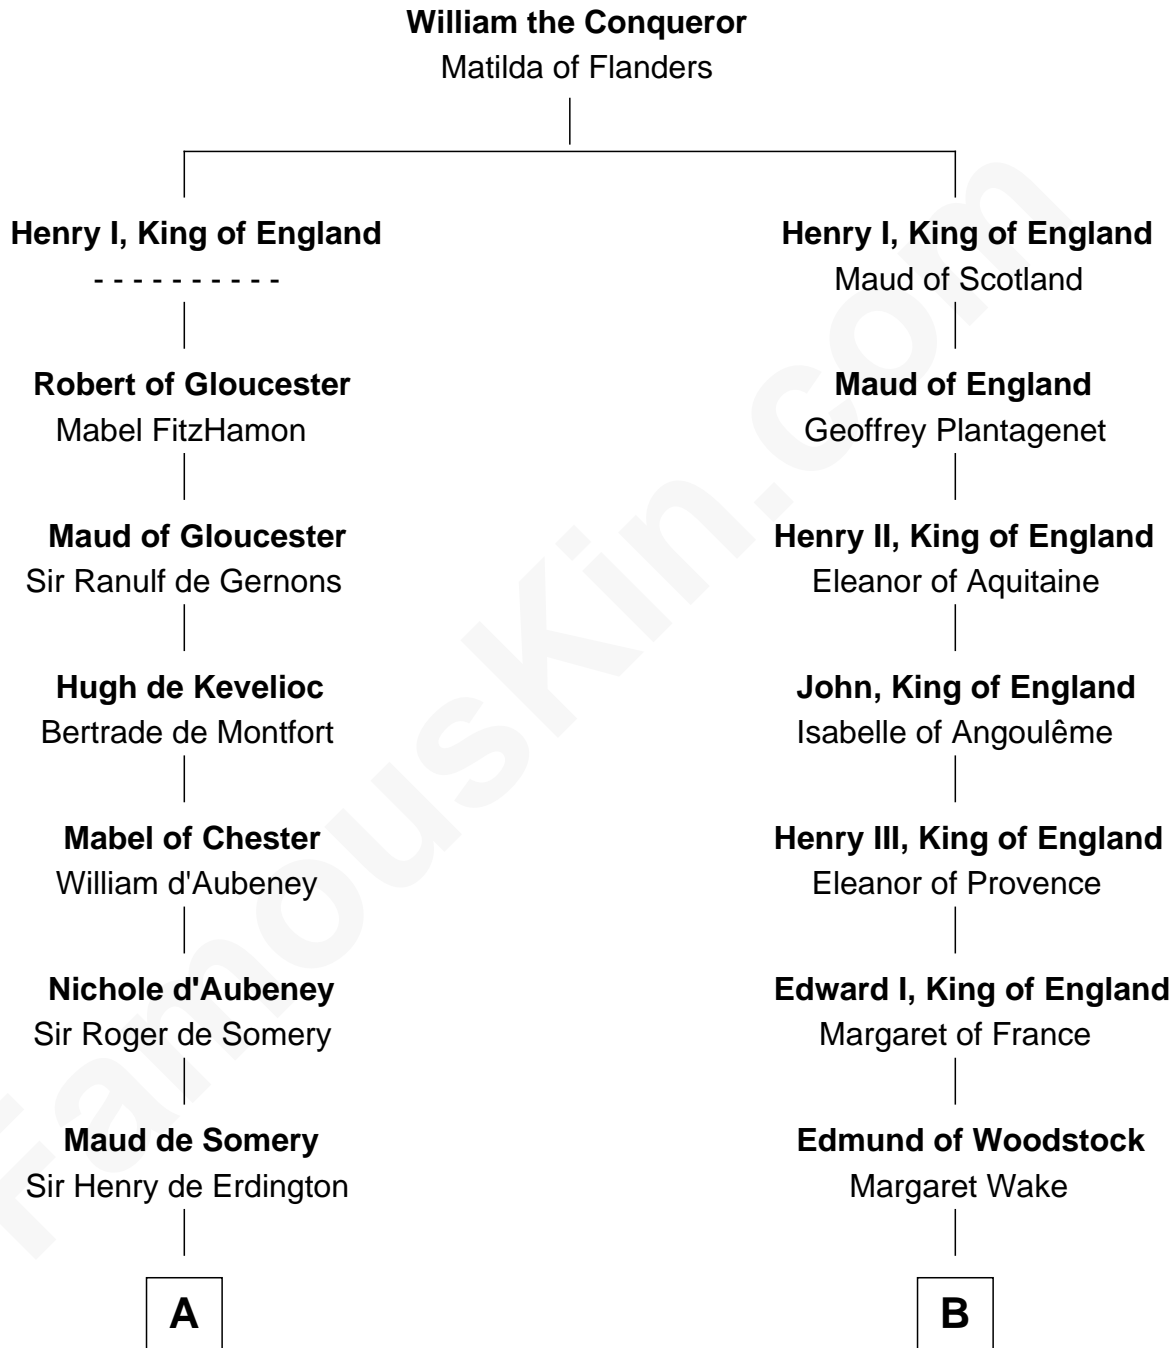

# FamousKin.com

## Relationship Chart of

### Samuel Prescott

Completed Paul Revere's Midnight Ride

20th cousin 1 time removed of

**DeWitt Clinton**

6th Governor of New York

**C**

**Rev. Edward Bulkeley**

Lucian - - - - -

**Peter Bulkeley**

Rebecca Wheeler

**Rebecca Bulkeley**

Dr. Jonathan Prescott

**Dr. Abel Prescott**

Abigail Brigham

**Samuel Prescott**

*Completed Paul Revere's Ride*