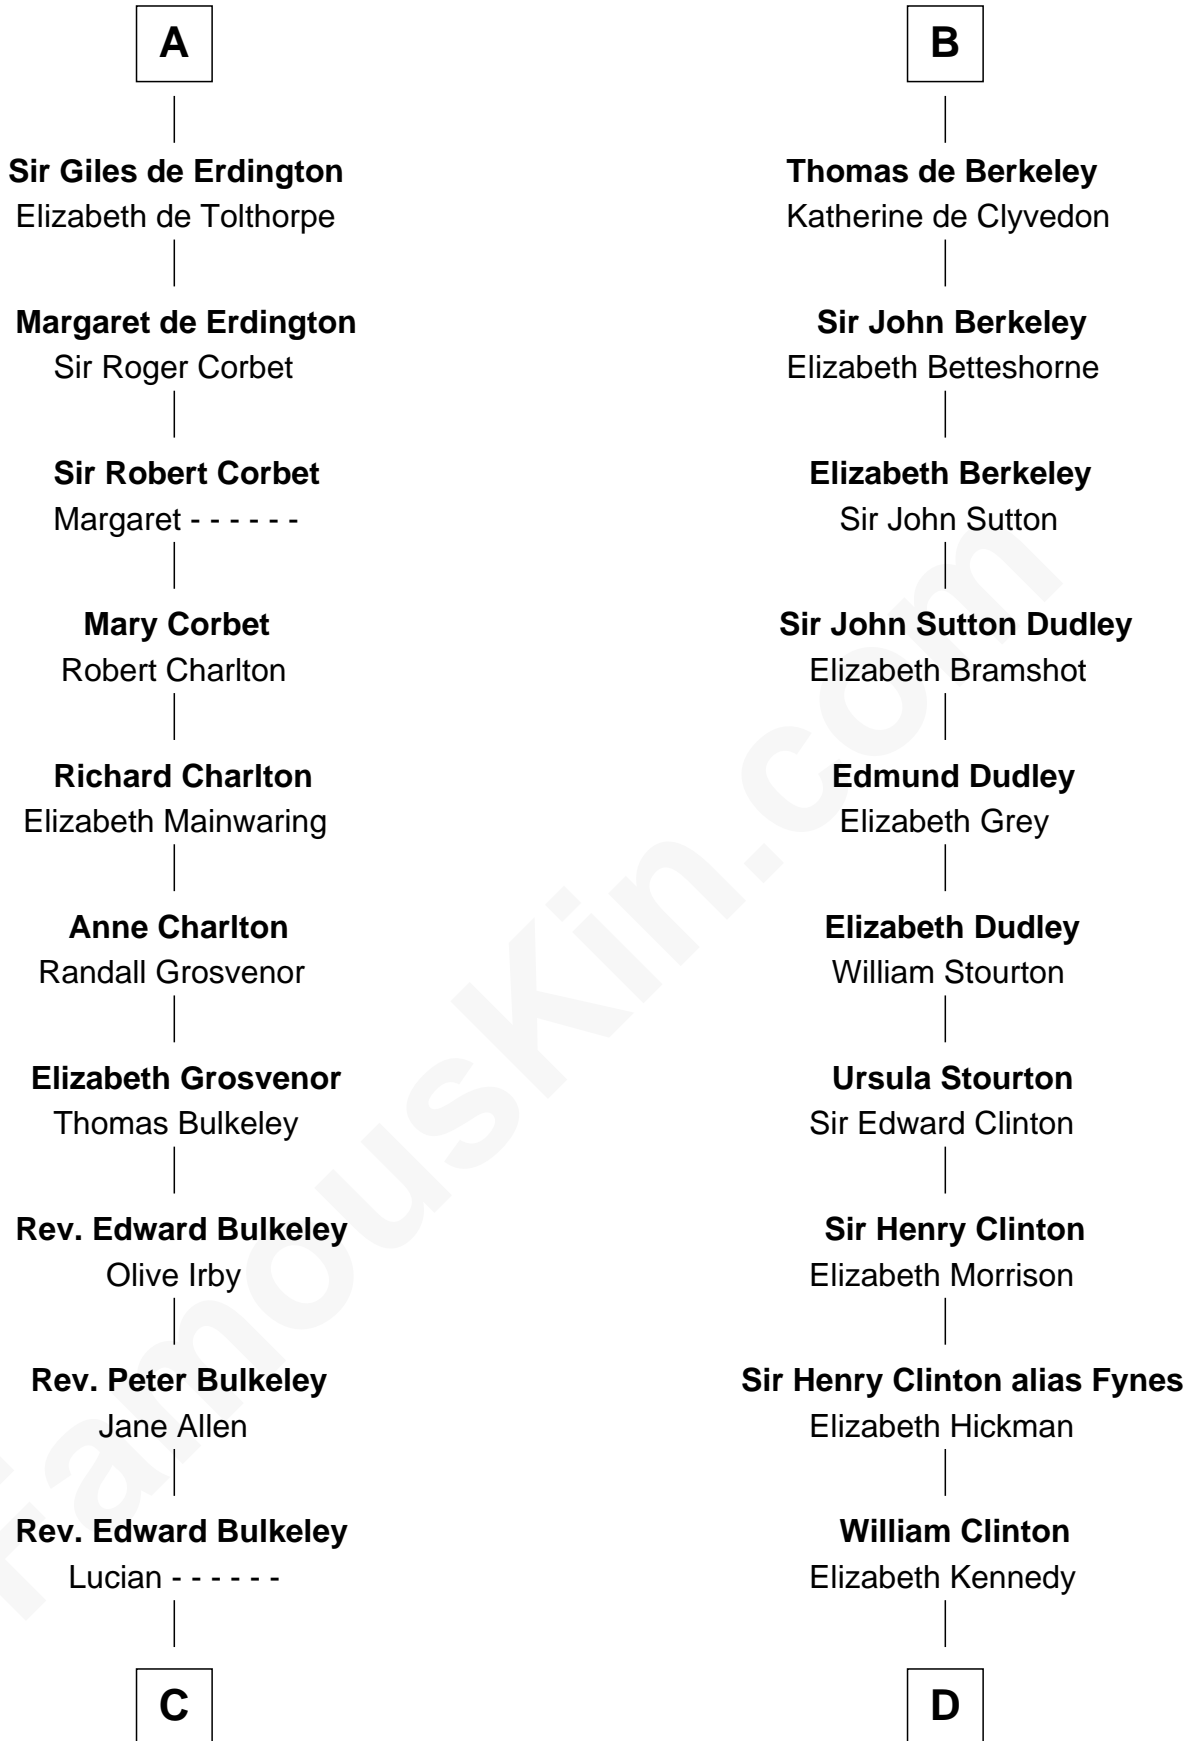

FamousKin.com

Relationship Chart of

Samuel Prescott

Completed Paul Revere's Midnight Ride

20th cousin of

DeWitt Clinton

6th Governor of New York

C

Peter Bulkeley
Rebecca Wheeler

Rebecca Bulkeley
Dr. Jonathan Prescott

Dr. Abel Prescott
Abigail Brigham

Samuel Prescott
Completed Paul Revere's Ride

D

James Clinton
Elizabeth Smith

Charles Clinton
Elizabeth Denniston