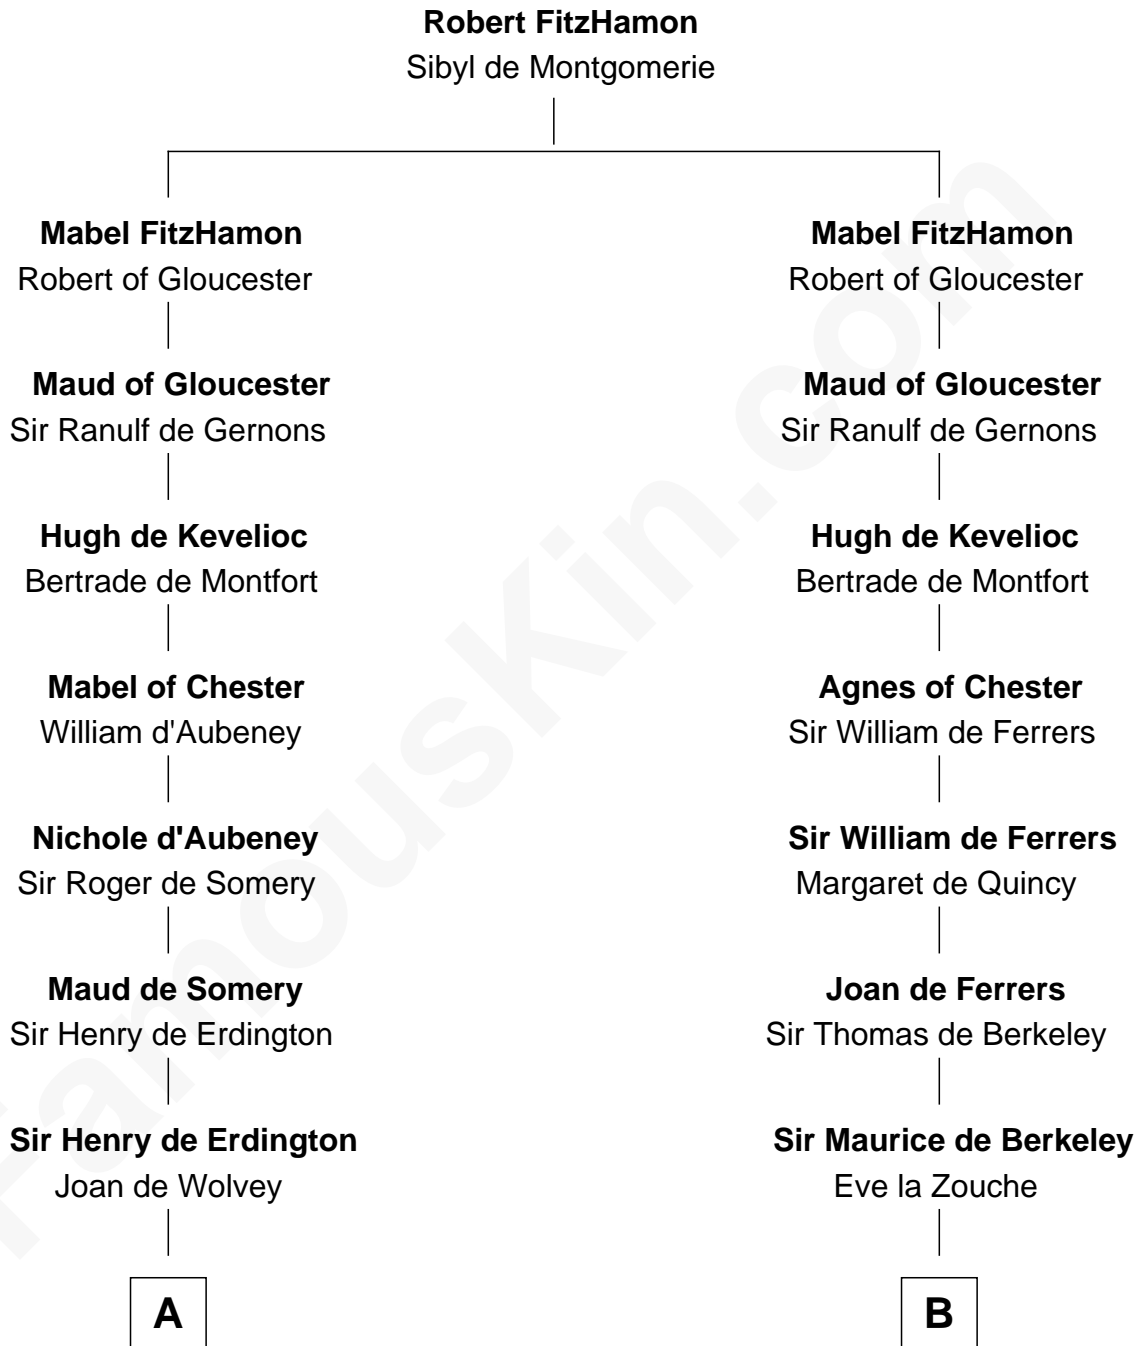

FamousKin.com

Relationship Chart of

Samuel Prescott

Completed Paul Revere's Midnight Ride

20th cousin of

DeWitt Clinton

6th Governor of New York

C

Peter Bulkeley
Rebecca Wheeler

Rebecca Bulkeley
Dr. Jonathan Prescott

Dr. Abel Prescott
Abigail Brigham

Samuel Prescott
Completed Paul Revere's Ride

D

James Clinton
Elizabeth Smith

Charles Clinton
Elizabeth Denniston

Gen. James Clinton
Mary DeWitt

DeWitt Clinton
6th Governor of New York

FamousKin.com