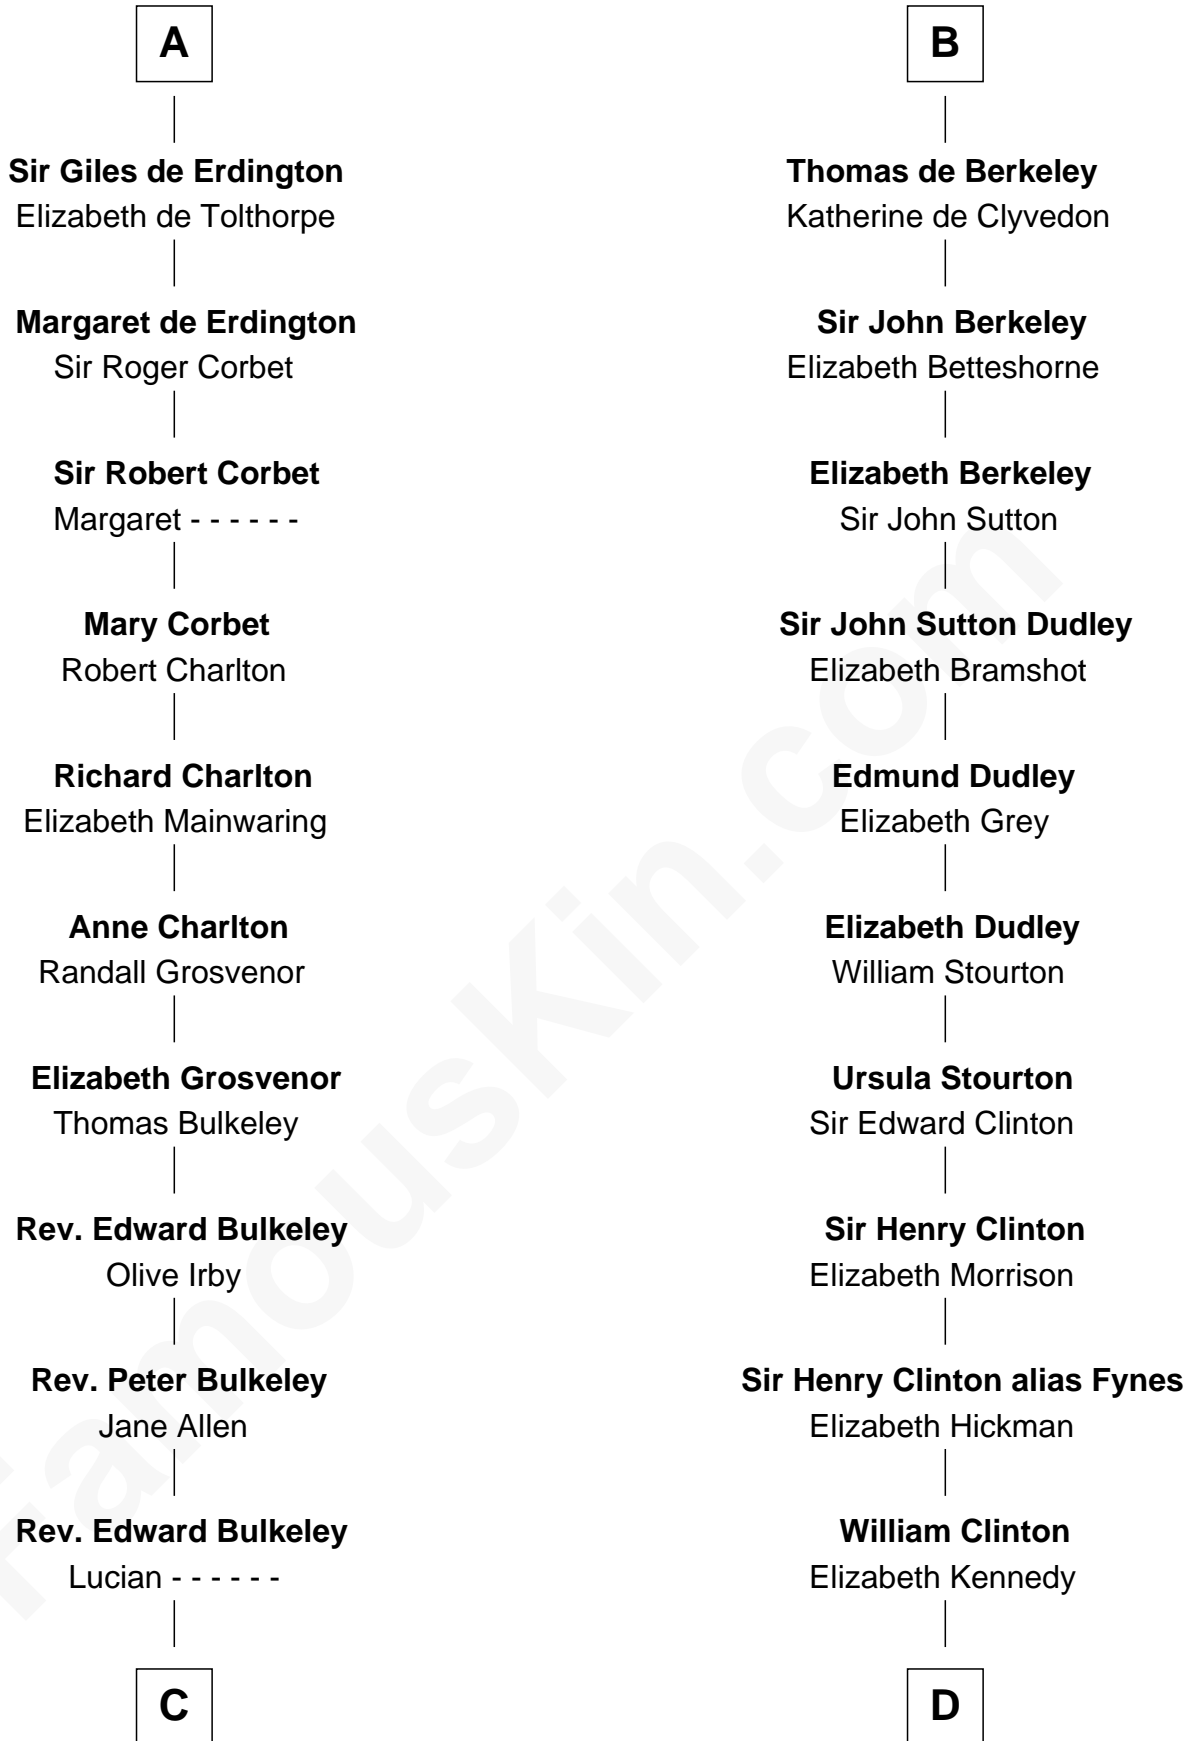

### DeWitt Clinton

*6th Governor of New York*

**Ranulf de Briquessart**

Margaret Goz

**C**

**Peter Bulkeley**  
Rebecca Wheeler

**Rebecca Bulkeley**  
Dr. Jonathan Prescott

**Dr. Abel Prescott**  
Abigail Brigham

**Samuel Prescott**  
*Completed Paul Revere's Ride*

**D**

**James Clinton**  
Elizabeth Smith

**Charles Clinton**  
Elizabeth Denniston

**Gen. James Clinton**  
Mary DeWitt

**DeWitt Clinton**  
*6th Governor of New York*