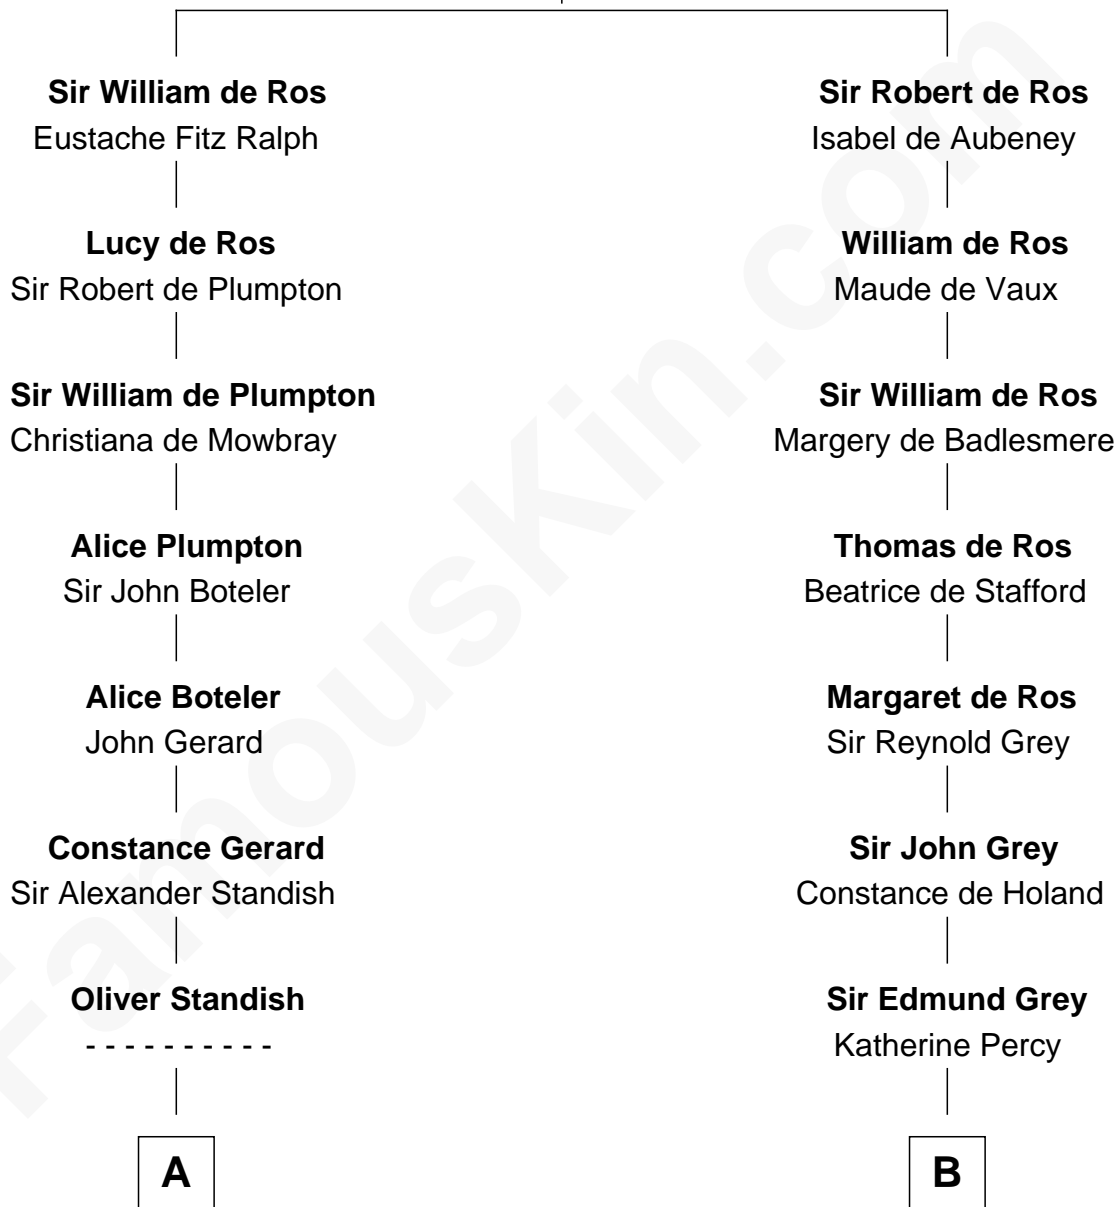

FamousKin.com Relationship Chart of

Samuel Prescott

Completed Paul Revere's Midnight Ride

16th cousin of

DeWitt Clinton

6th Governor of New York

Sir William de Ros

Lucy FitzPiers

A

Grace Standish
Ralph Faircloth

Lawrence Faircloth
Elizabeth - - - - -

Thomas Faircloth
Millicent Barr

Mary Faircloth
Thomas Allen

Jane Allen
Rev. Peter Bulkeley

Rev. Edward Bulkeley
Lucian - - - - -

Peter Bulkeley
Rebecca Wheeler