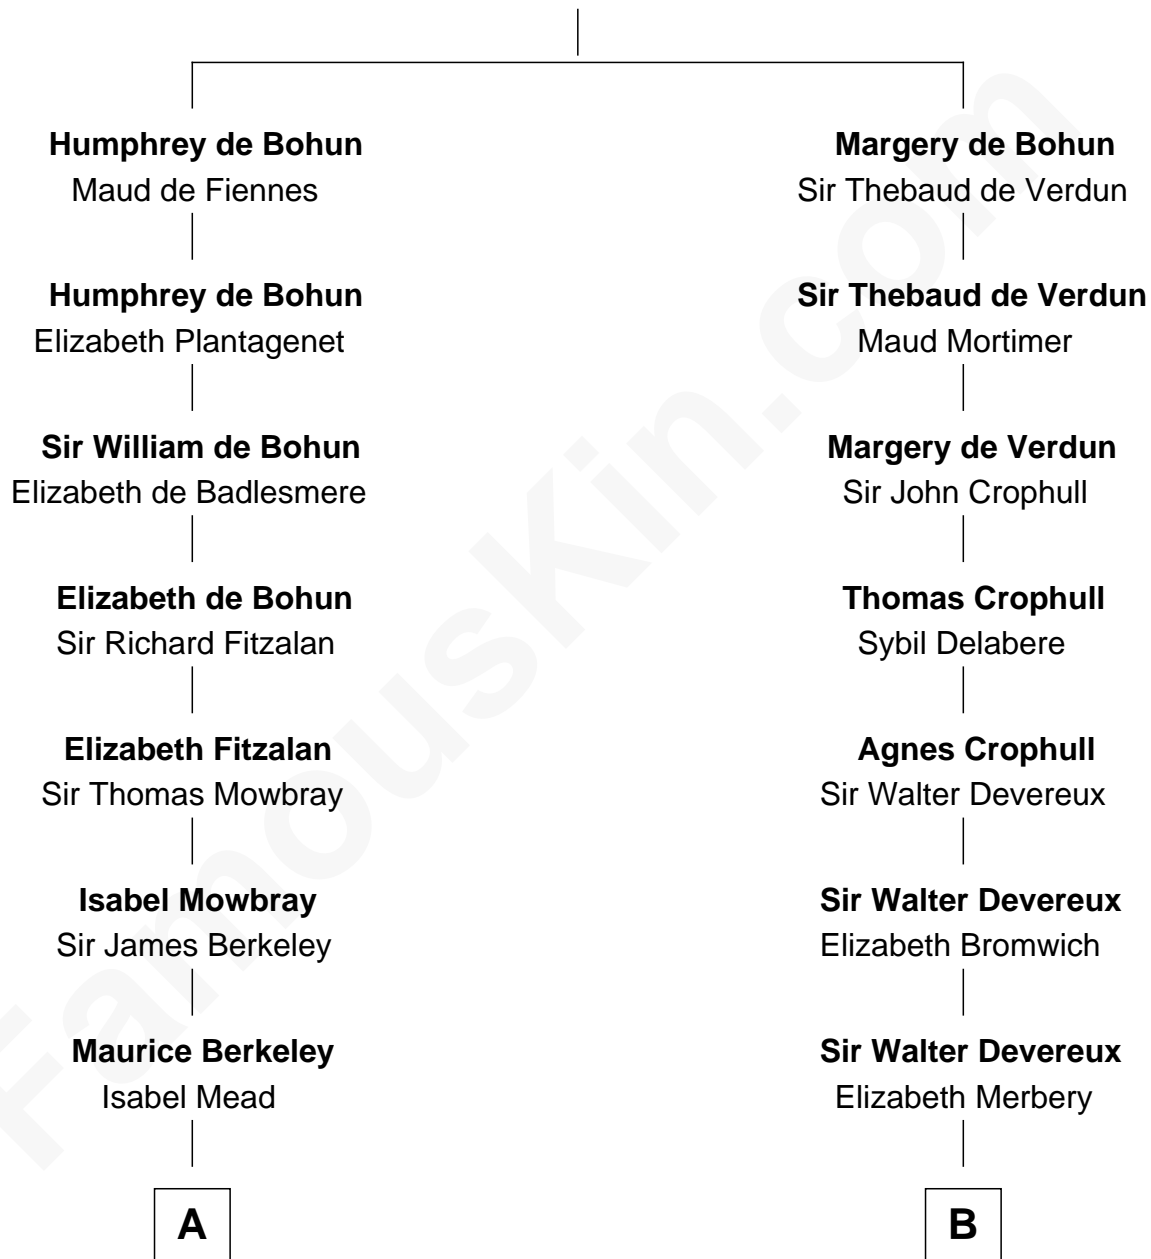

FamousKin.com Relationship Chart of

Samuel Prescott

Completed Paul Revere's Midnight Ride

17th cousin of

DeWitt Clinton

6th Governor of New York

Sir Humphrey de Bohun

Eleanor de Braiose

A

Anne Berkeley
Sir William Dennis

Isabel Dennis
Sir John Berkeley

Sir Richard Berkeley
Elizabeth Jermy

Mary Berkeley
Sir John Hungerford

Bridget Hungerford
Sir William Lisle

John Lisle
Alice Beckenshaw

Alice Lisle
John Hoar

Elizabeth Hoar
Jonathan Prescott

Dr. Jonathan Prescott
Rebecca Bulkeley

Dr. Abel Prescott
Abigail Brigham

Samuel Prescott
Completed Paul Revere's Ride

B

Anne Devereux
William Herbert

Catherine Herbert
George Grey