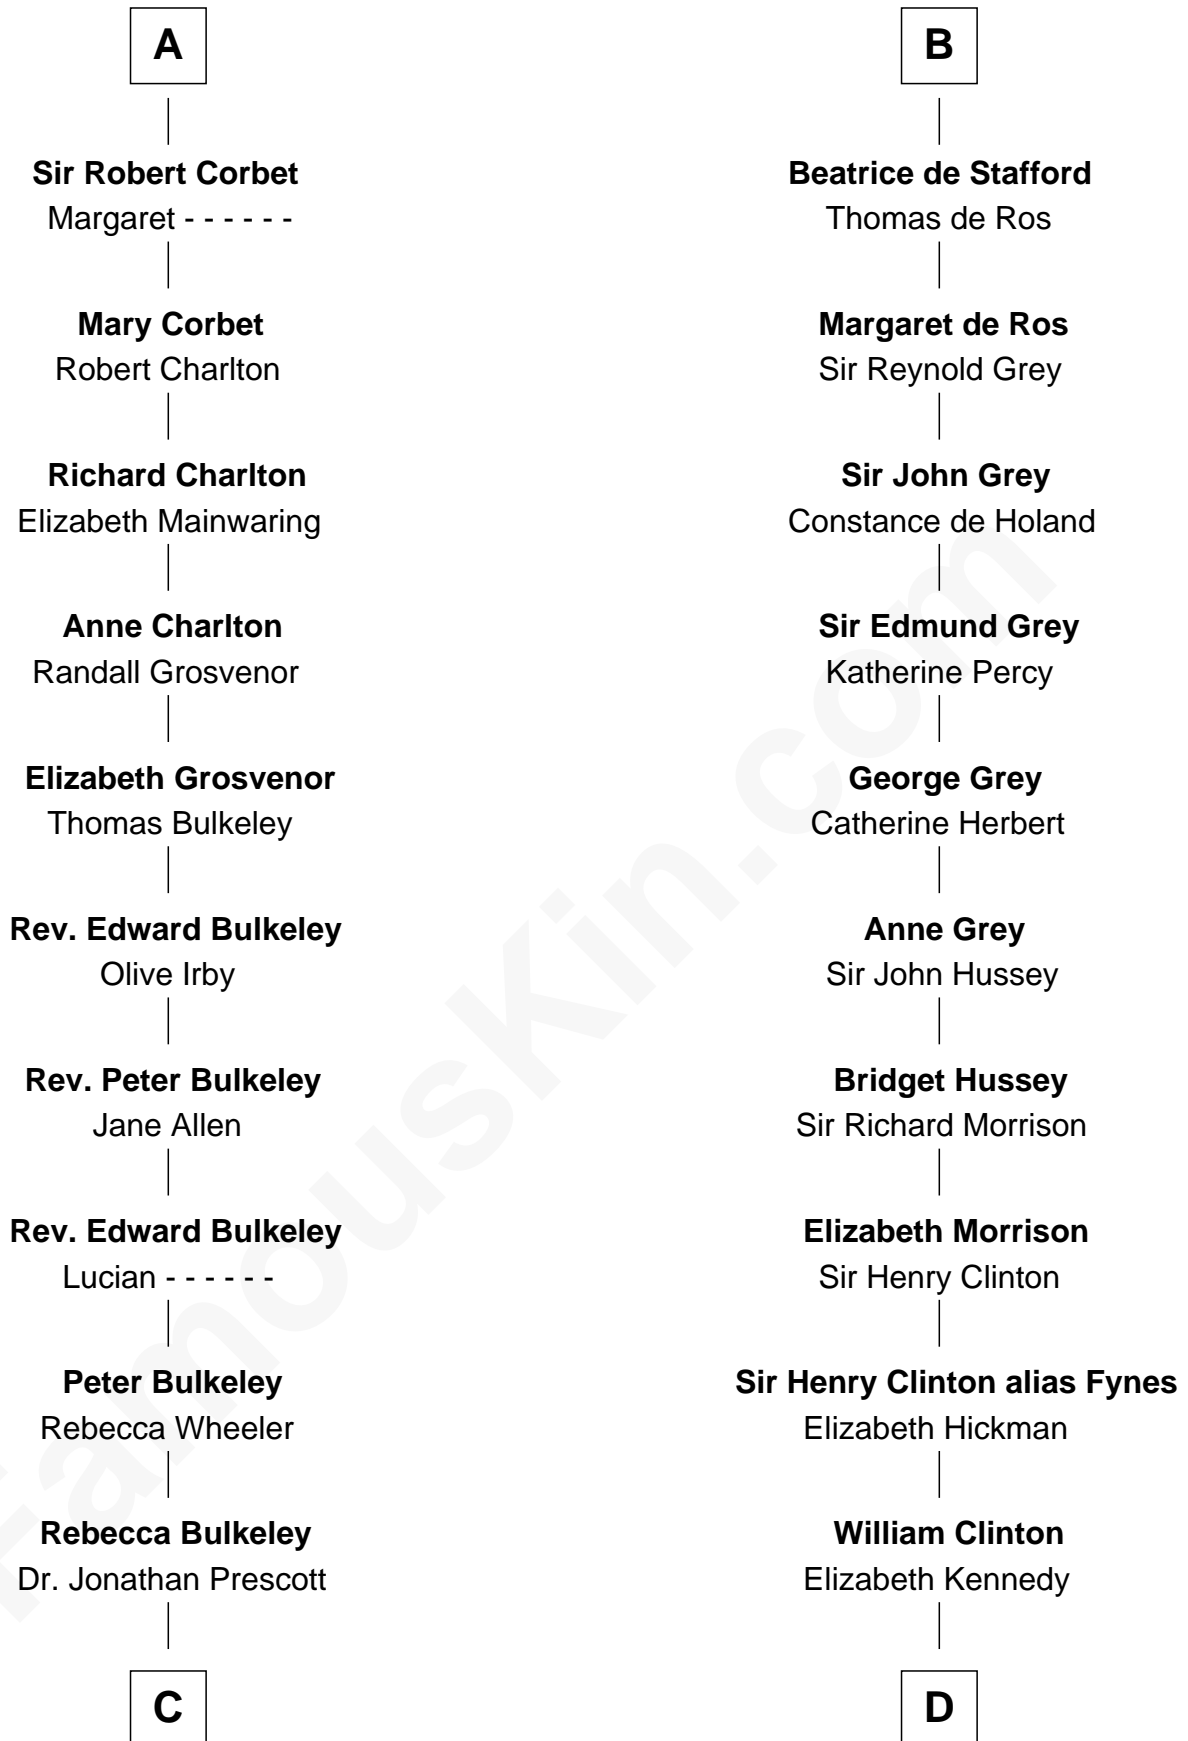

## Relationship Chart of

### Samuel Prescott

*Completed Paul Revere's Midnight Ride*

18th cousin 2 times removed of

**DeWitt Clinton**

*6th Governor of New York*

**William d'Aubenev**

Alice of Louvain

**C**

**Dr. Abel Prescott**

Abigail Brigham

**Samuel Prescott**

*Completed Paul Revere's Ride*

**D**

**James Clinton**

Elizabeth Smith

**Charles Clinton**