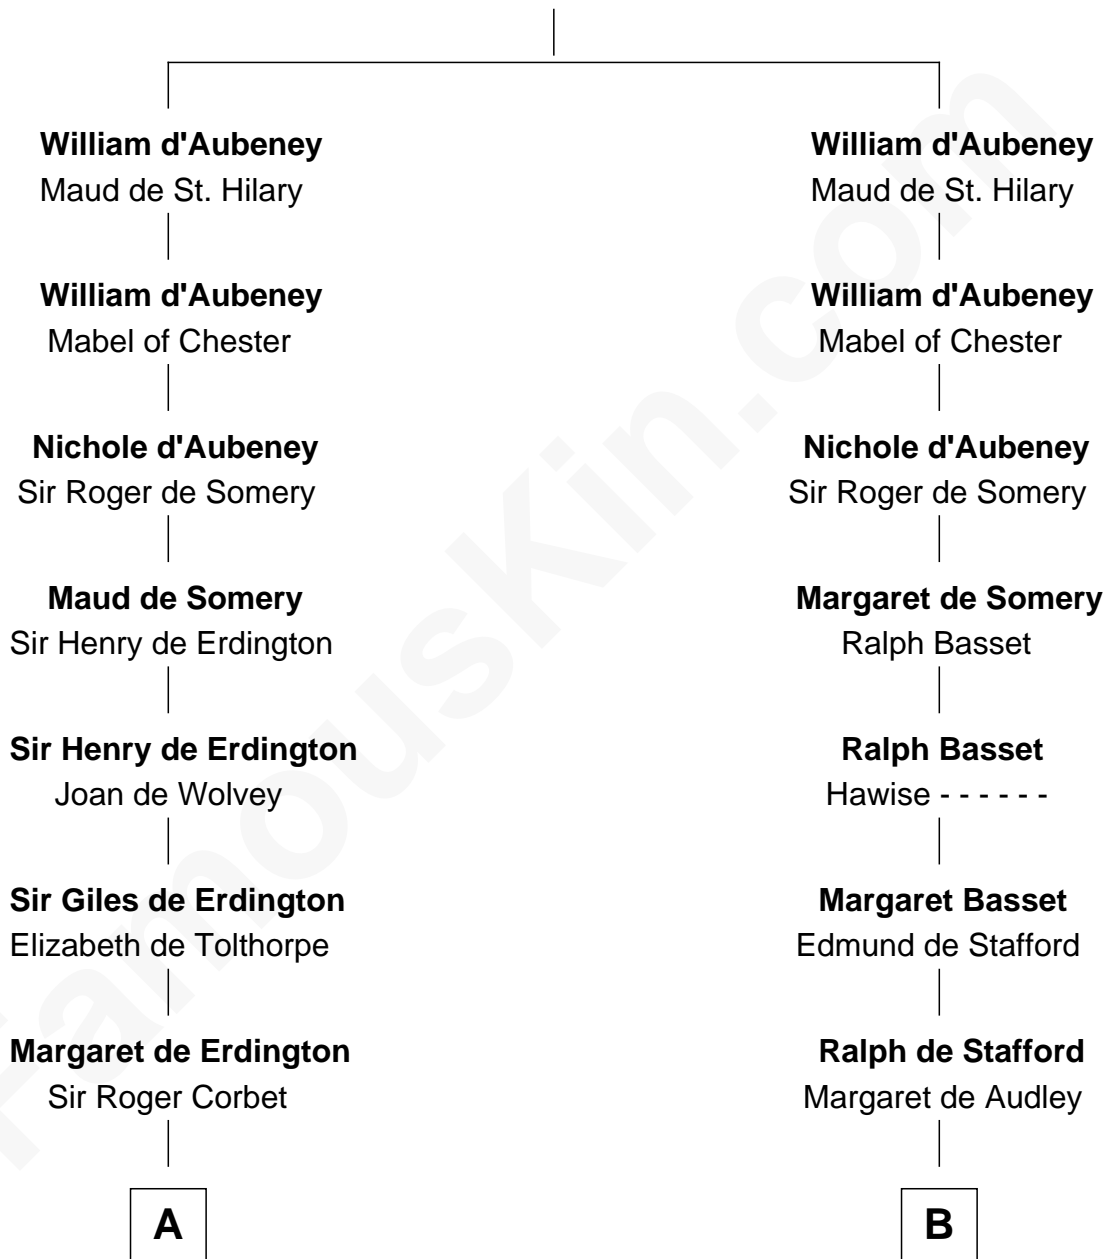

## Relationship Chart of

### Samuel Prescott

*Completed Paul Revere's Midnight Ride*

18th cousin 2 times removed of

**DeWitt Clinton**

*6th Governor of New York*

**William d'Aubenev**

Alice of Louvain

**C**

**Dr. Abel Prescott**

Abigail Brigham

**Samuel Prescott**

*Completed Paul Revere's Ride*

**D**

**James Clinton**

Elizabeth Smith

**Charles Clinton**

Elizabeth Denniston

**Gen. James Clinton**

Mary DeWitt

**DeWitt Clinton**

*6th Governor of New York*

FamousKin.com