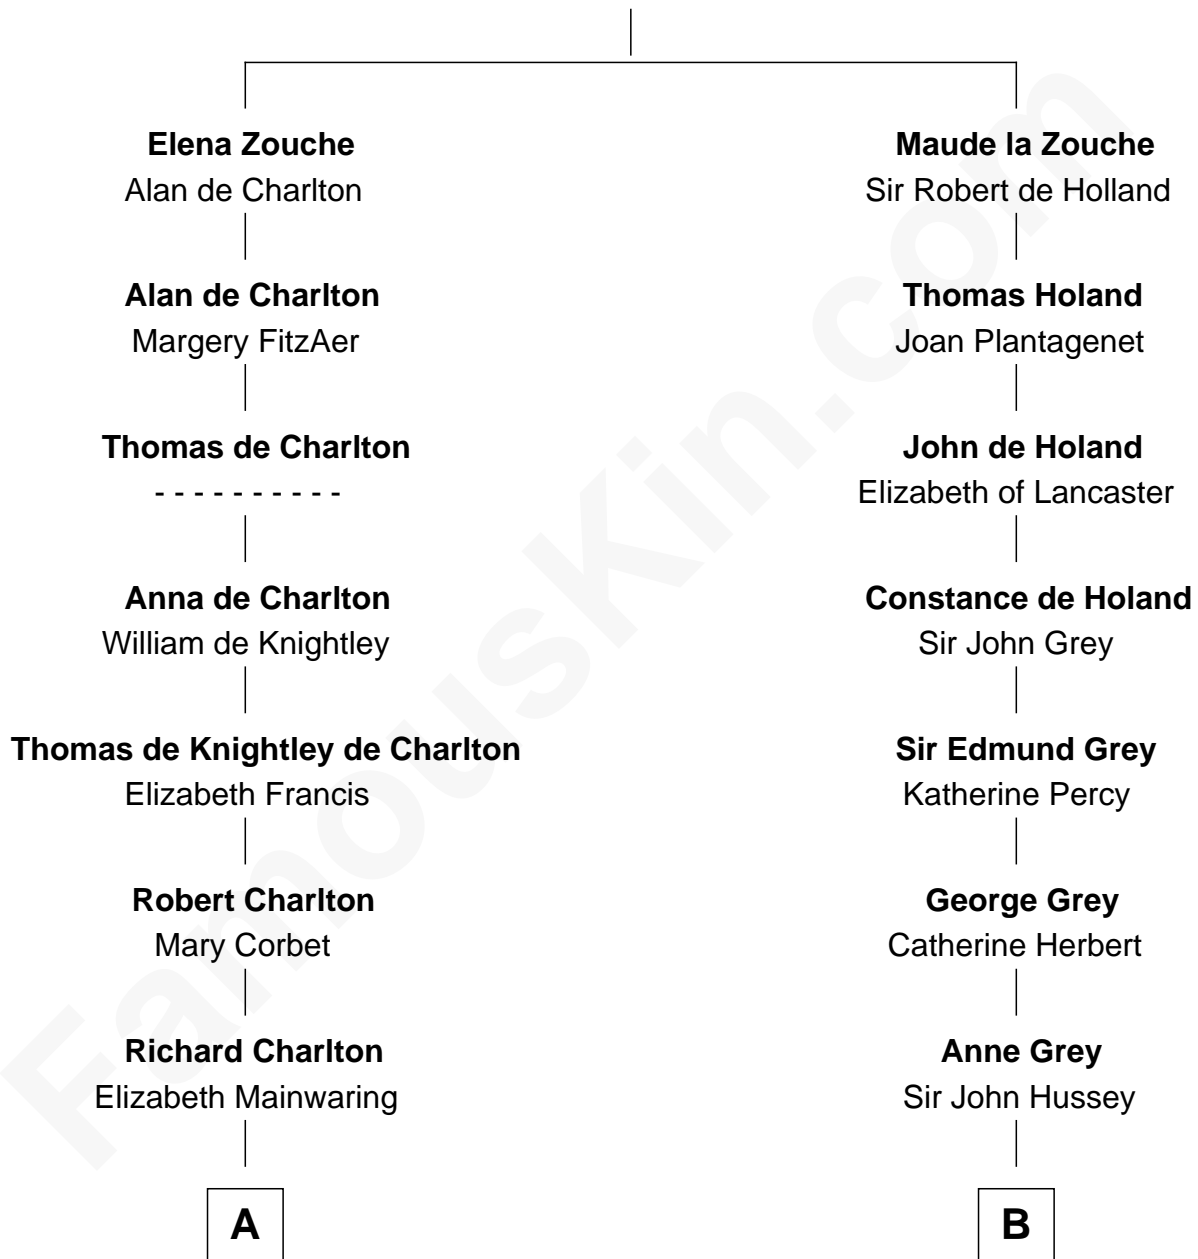

## Relationship Chart of

### Samuel Prescott

*Completed Paul Revere's Midnight Ride*

15th cousin 1 time removed of

### Lt. Gen. James Brudenell

*Leader of the "Charge of the Light Brigade"*

**Sir Alan la Zouche**  
Eleanor de Segrave

**A**

**Anne Charlton**  
Randall Grosvenor

**Elizabeth Grosvenor**  
Thomas Bulkeley

**Rev. Edward Bulkeley**  
Olive Irby

**Rev. Peter Bulkeley**  
Jane Allen

**Rev. Edward Bulkeley**  
Lucian - - - - -

**Peter Bulkeley**  
Rebecca Wheeler

**Rebecca Bulkeley**  
Dr. Jonathan Prescott

**Dr. Abel Prescott**  
Abigail Brigham

**Samuel Prescott**  
*Completed Paul Revere's Ride*