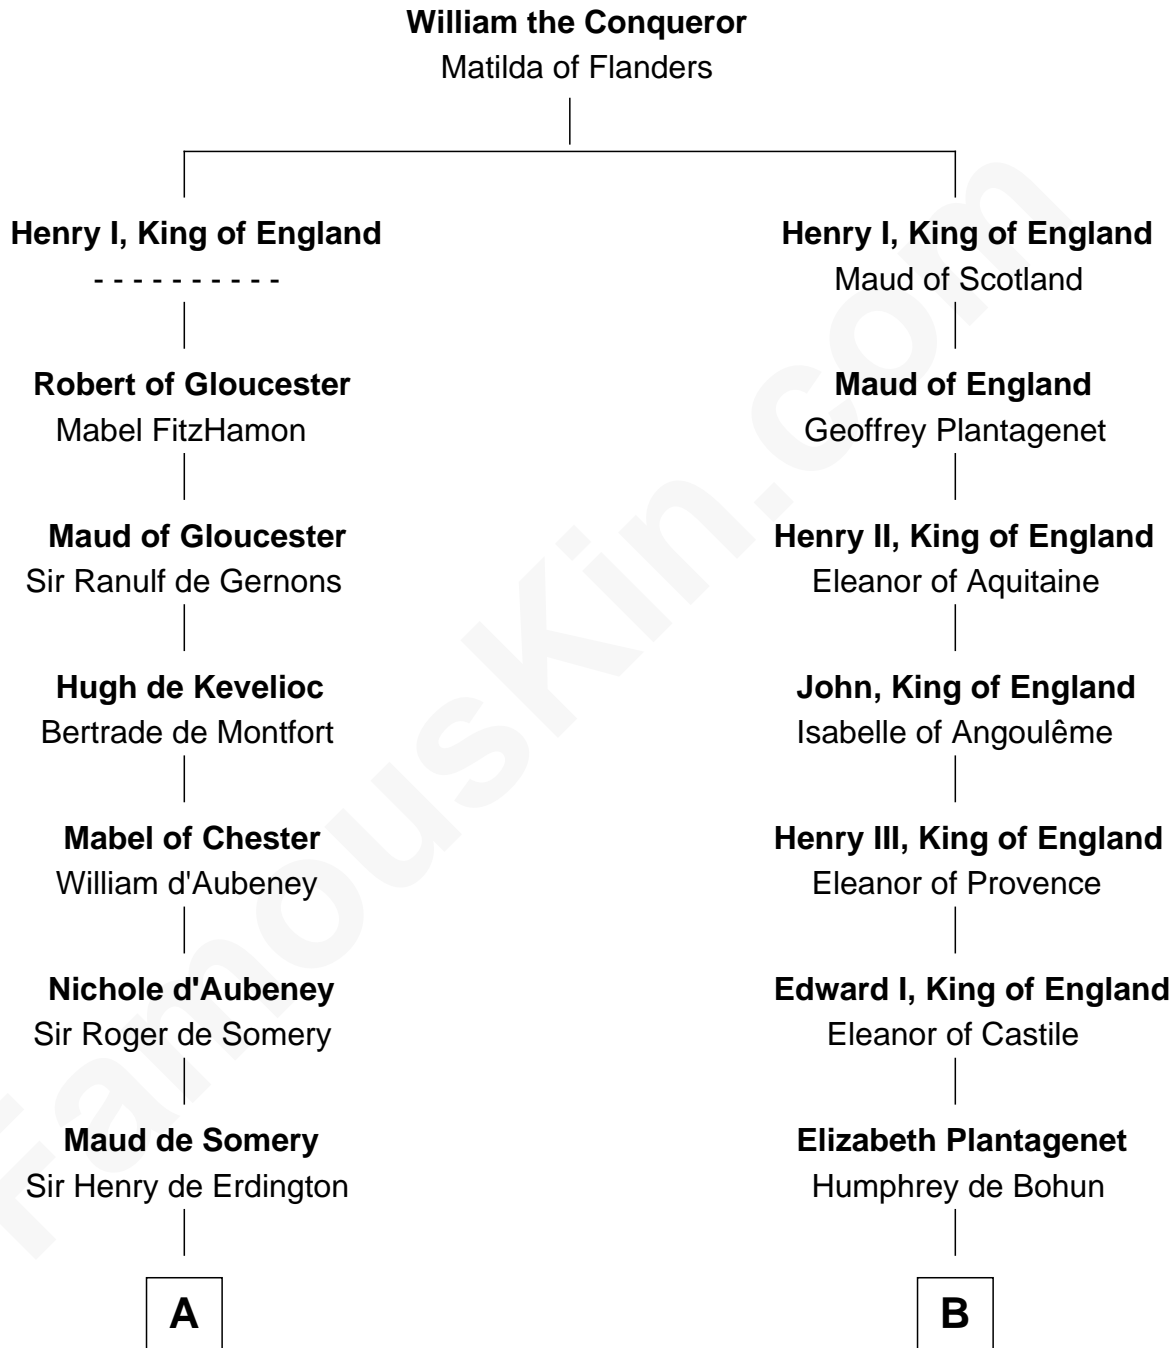

FamousKin.com

Relationship Chart of

Samuel Prescott

Completed Paul Revere's Midnight Ride

20th cousin 1 time removed of

Jonathan Swift

Author of Gulliver's Travels

C

Rev. Edward Bulkeley

Lucian - - - - -

Peter Bulkeley

Rebecca Wheeler

Rebecca Bulkeley

Dr. Jonathan Prescott

Dr. Abel Prescott

Abigail Brigham