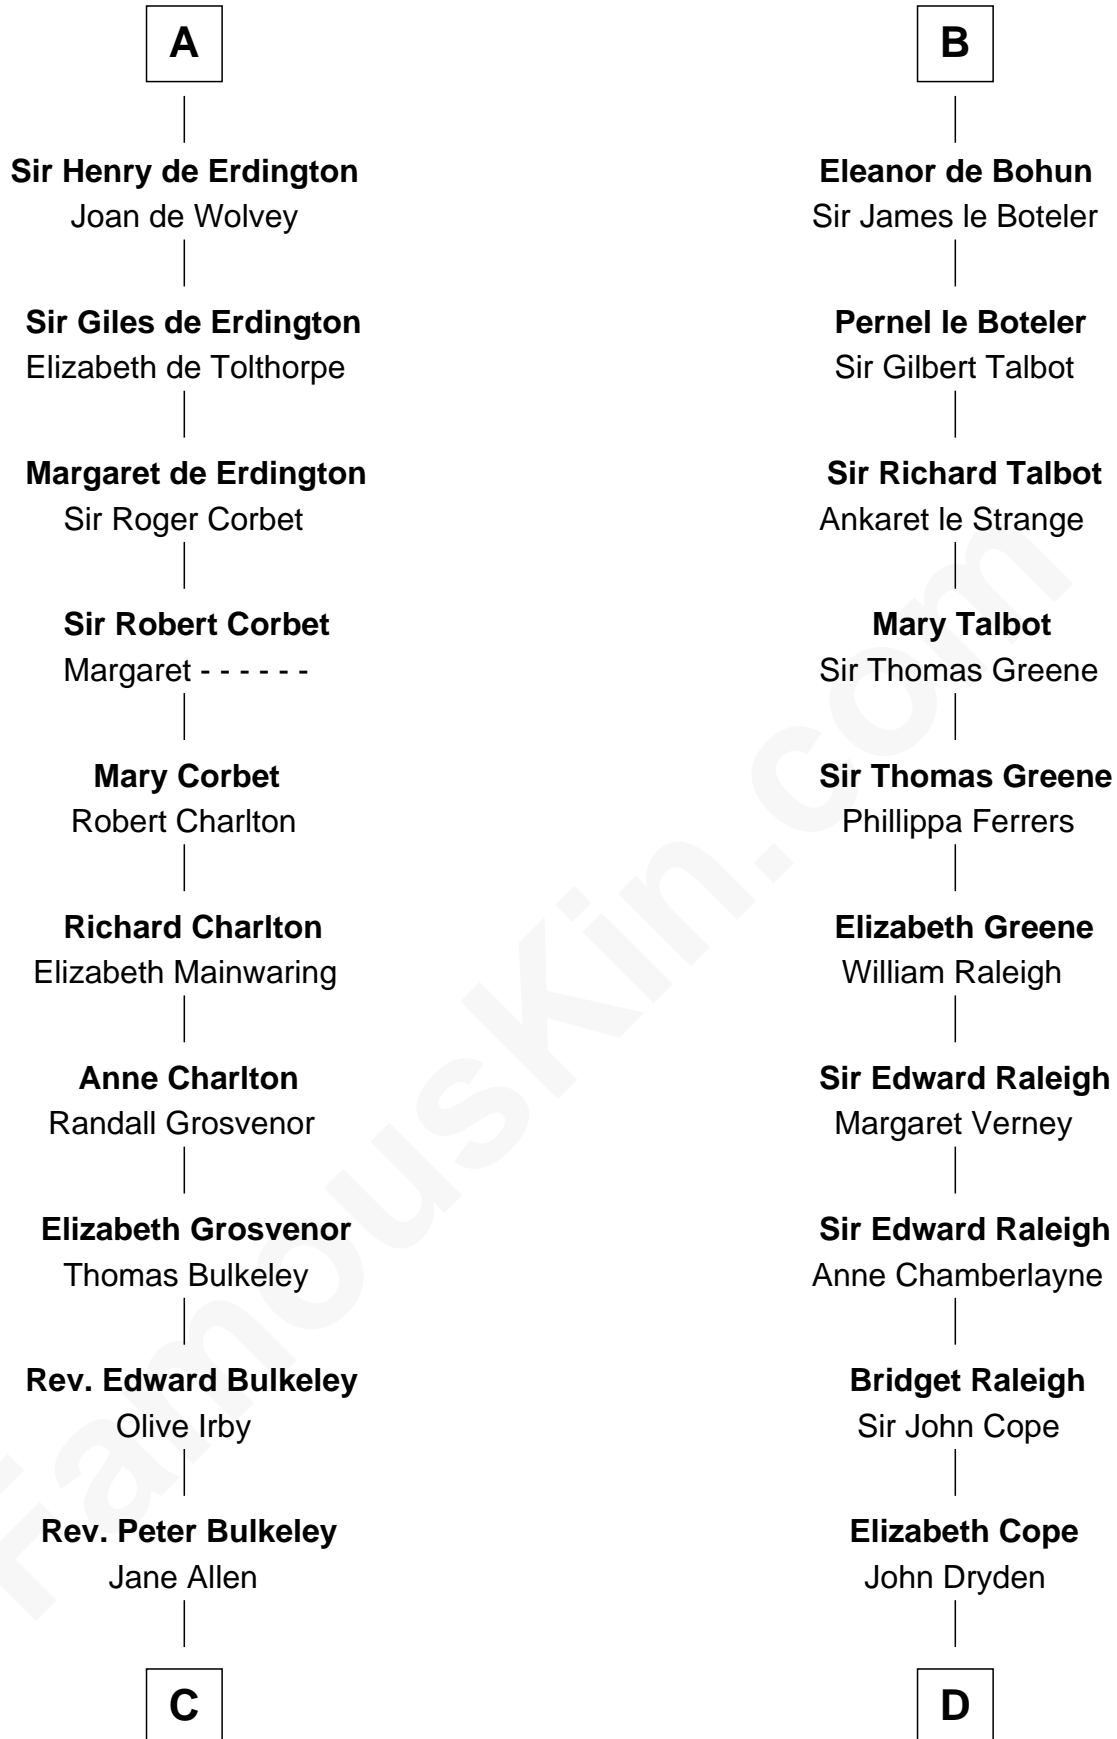

FamousKin.com

Relationship Chart of

Samuel Prescott

Completed Paul Revere's Midnight Ride

20th cousin 1 time removed of

Jonathan Swift

Author of Gulliver's Travels

C