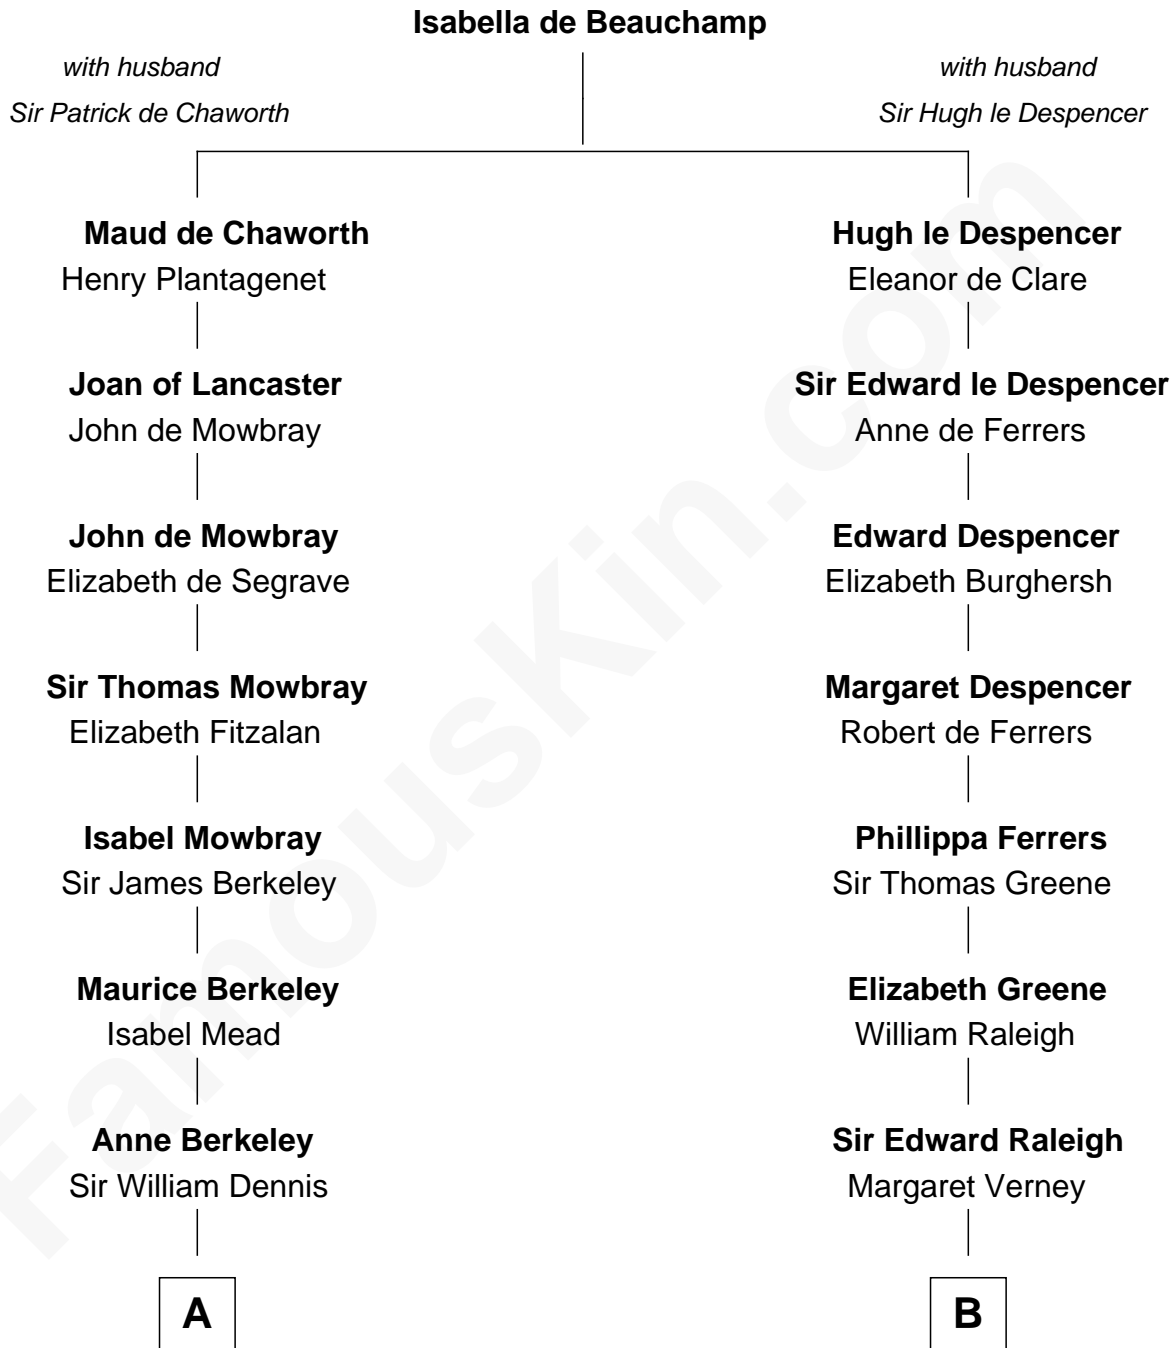

FamousKin.com

Relationship Chart of

Samuel Prescott

Completed Paul Revere's Midnight Ride

13th cousin 3 times removed of

Jonathan Swift

Author of Gulliver's Travels

A

Isabel Dennis
Sir John Berkeley

Sir Richard Berkeley
Elizabeth Jermy

Mary Berkeley
Sir John Hungerford

Bridget Hungerford
Sir William Lisle

John Lisle
Alice Beckenshaw

Alice Lisle
John Hoar

Elizabeth Hoar
Jonathan Prescott