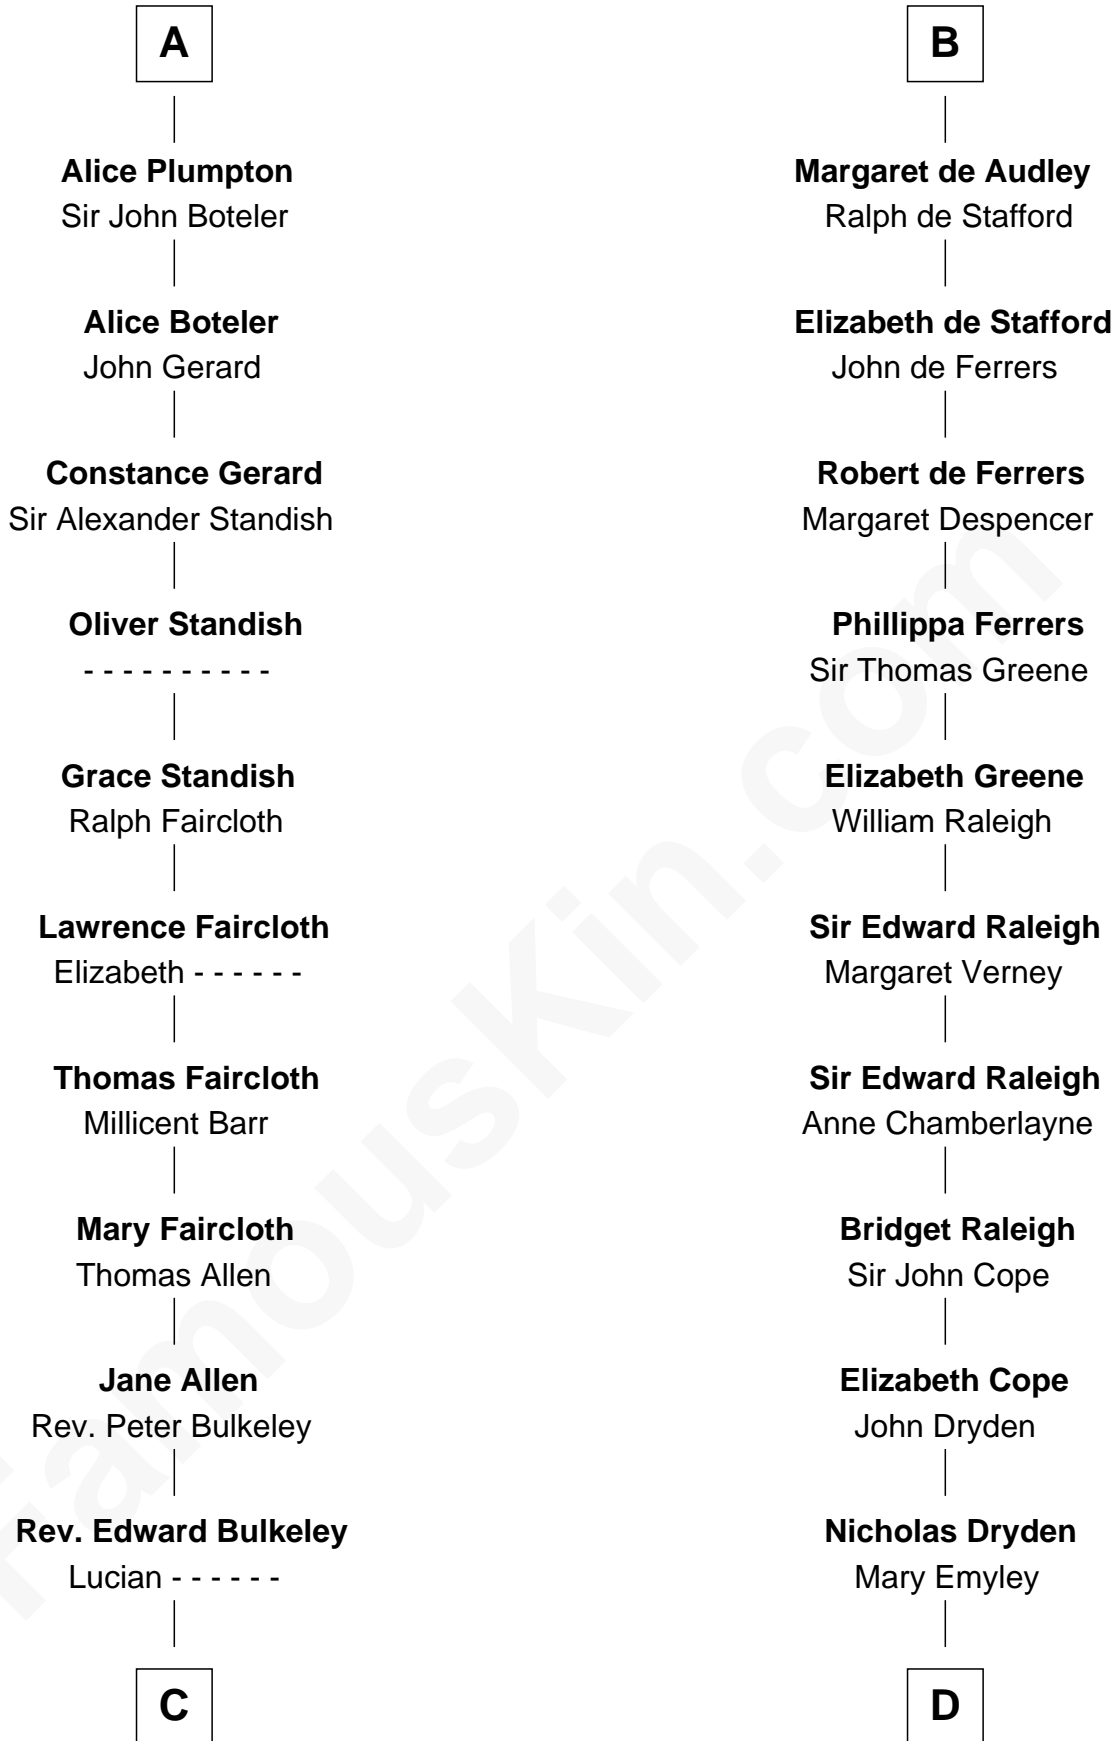

FamousKin.com

Relationship Chart of

Samuel Prescott

Completed Paul Revere's Midnight Ride

19th cousin 1 time removed of

Jonathan Swift

Author of Gulliver's Travels

C

Peter Bulkeley
Rebecca Wheeler

Rebecca Bulkeley
Dr. Jonathan Prescott

Dr. Abel Prescott
Abigail Brigham

Samuel Prescott
Completed Paul Revere's Ride

D

Elizabeth Dryden
Rev. Thomas Swift

Jonathan Swift
Abigail Erick