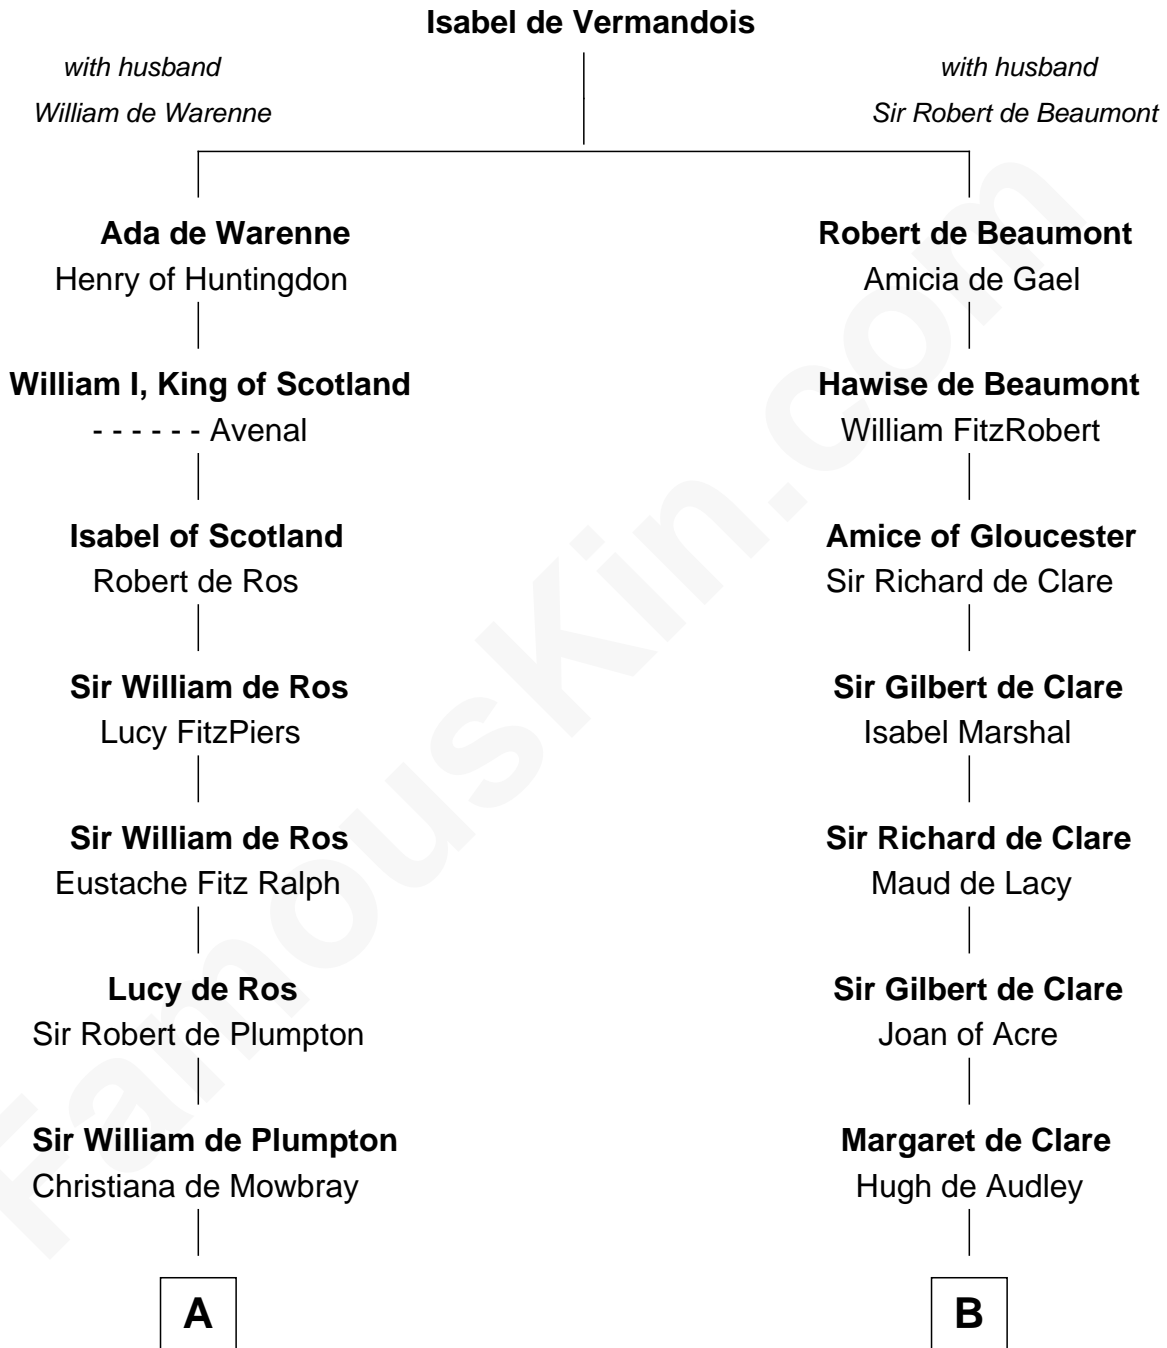

FamousKin.com

Relationship Chart of

Samuel Prescott

Completed Paul Revere's Midnight Ride

19th cousin 1 time removed of

Jonathan Swift

Author of Gulliver's Travels

C

Peter Bulkeley
Rebecca Wheeler

Rebecca Bulkeley
Dr. Jonathan Prescott

Dr. Abel Prescott
Abigail Brigham

Samuel Prescott
Completed Paul Revere's Ride

D

Elizabeth Dryden
Rev. Thomas Swift

Jonathan Swift
Abigail Erick