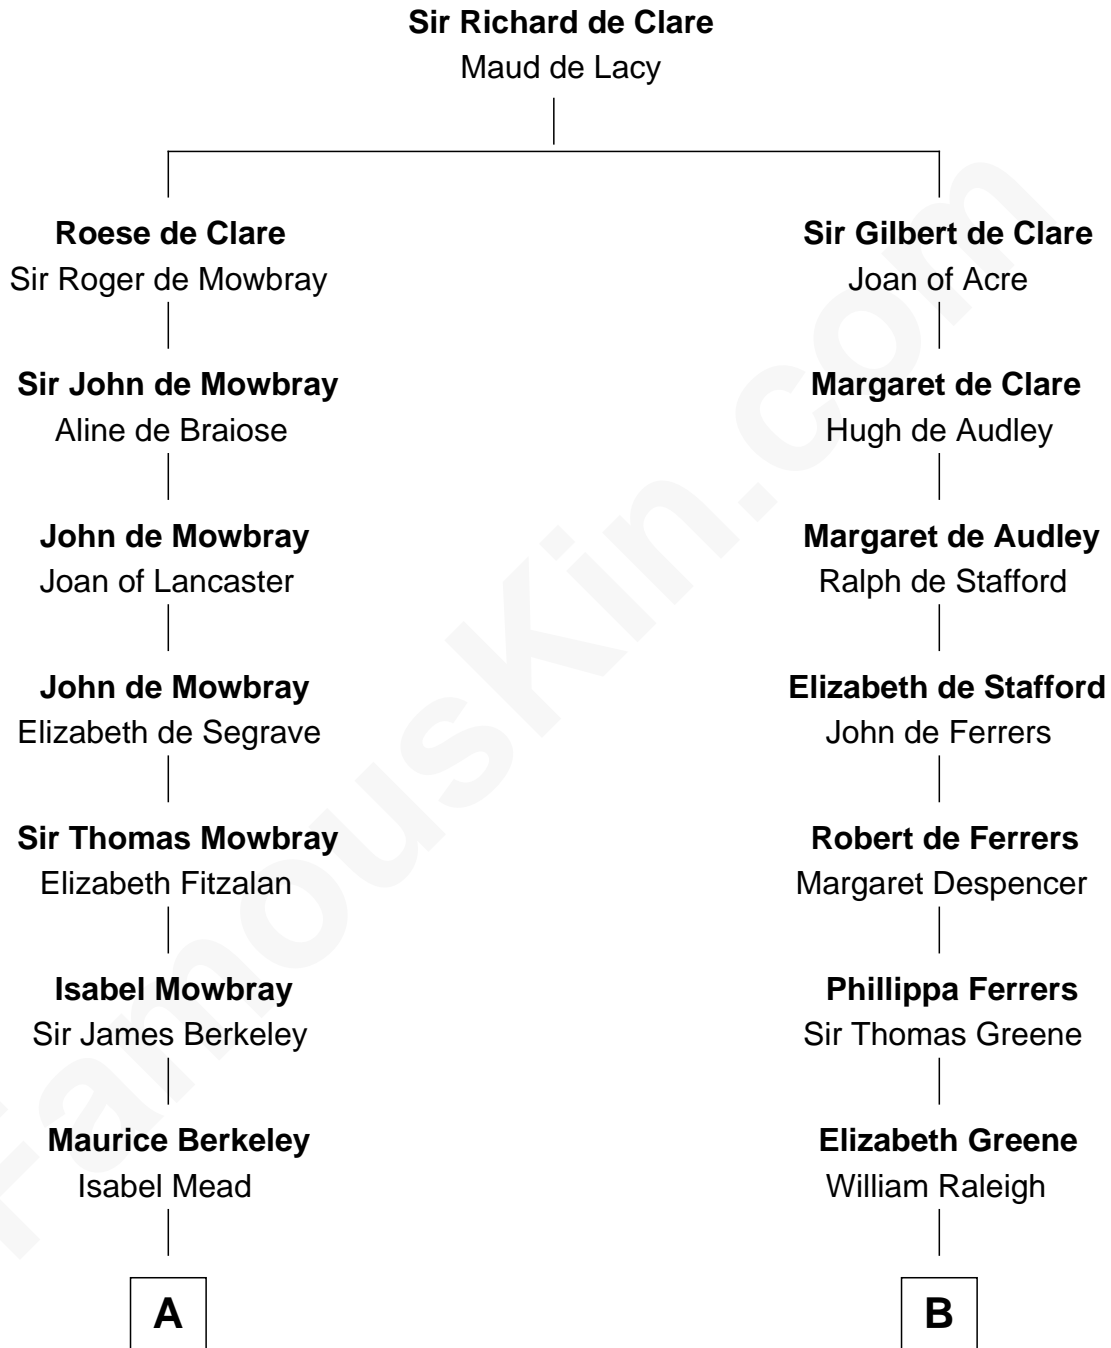

FamousKin.com

Relationship Chart of

Samuel Prescott

Completed Paul Revere's Midnight Ride

14th cousin 3 times removed of

Jonathan Swift

Author of Gulliver's Travels

A

Anne Berkeley
Sir William Dennis

Isabel Dennis
Sir John Berkeley

Sir Richard Berkeley
Elizabeth Jermy

Mary Berkeley
Sir John Hungerford

Bridget Hungerford
Sir William Lisle

John Lisle
Alice Beckenshaw

Alice Lisle
John Hoar