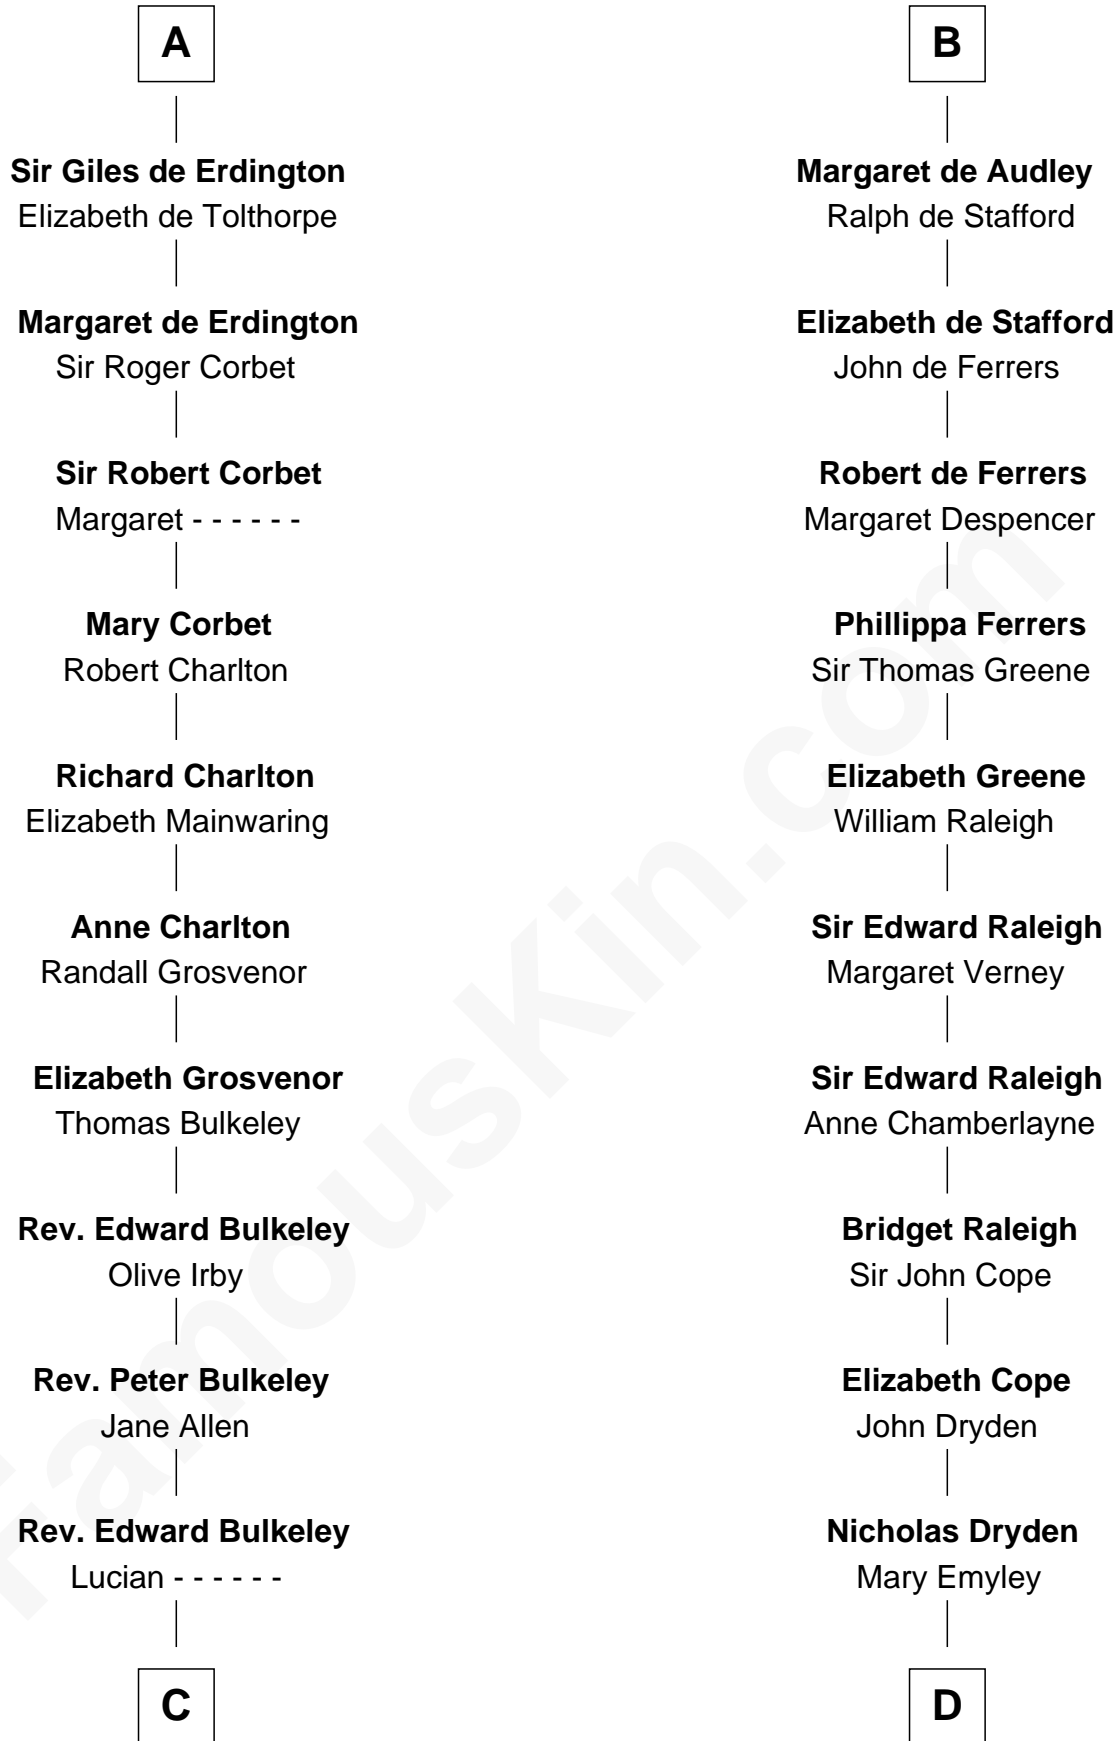

FamousKin.com

Relationship Chart of

Samuel Prescott

Completed Paul Revere's Midnight Ride

19th cousin 1 time removed of

Jonathan Swift

Author of Gulliver's Travels

C

Peter Bulkeley
Rebecca Wheeler

Rebecca Bulkeley
Dr. Jonathan Prescott

Dr. Abel Prescott
Abigail Brigham

Samuel Prescott
Completed Paul Revere's Ride

D

Elizabeth Dryden
Rev. Thomas Swift

Jonathan Swift
Abigail Erick