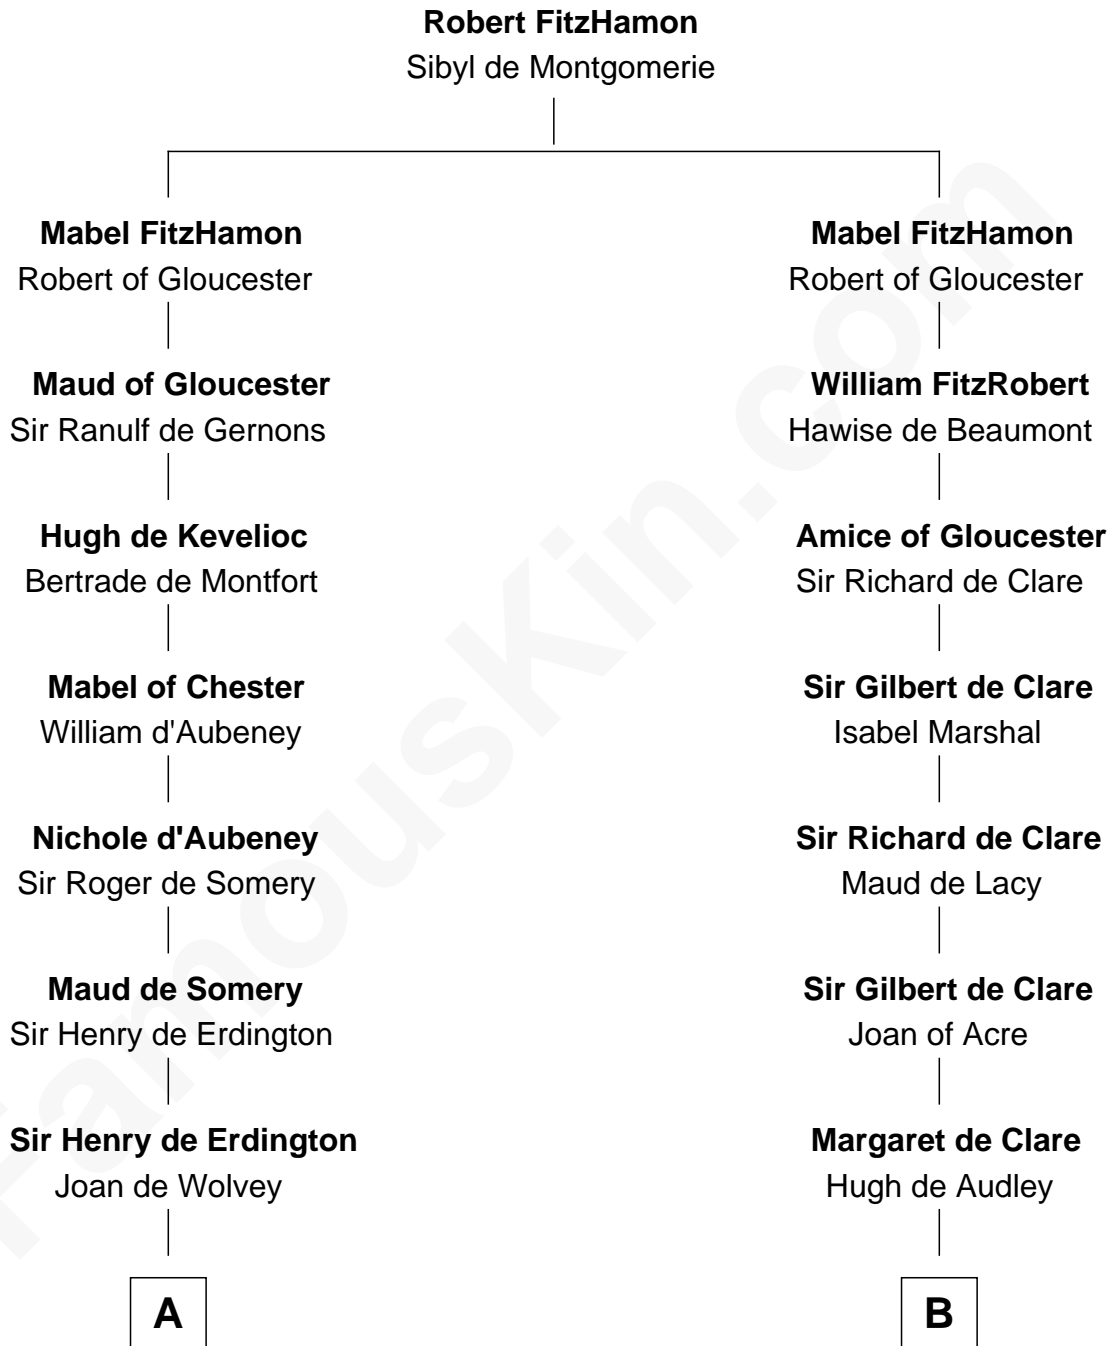

FamousKin.com

Relationship Chart of

Samuel Prescott

Completed Paul Revere's Midnight Ride

19th cousin 1 time removed of

Jonathan Swift

Author of Gulliver's Travels

C

Peter Bulkeley
Rebecca Wheeler

Rebecca Bulkeley
Dr. Jonathan Prescott

Dr. Abel Prescott
Abigail Brigham

Samuel Prescott
Completed Paul Revere's Ride

D

Elizabeth Dryden
Rev. Thomas Swift

Jonathan Swift
Abigail Erick