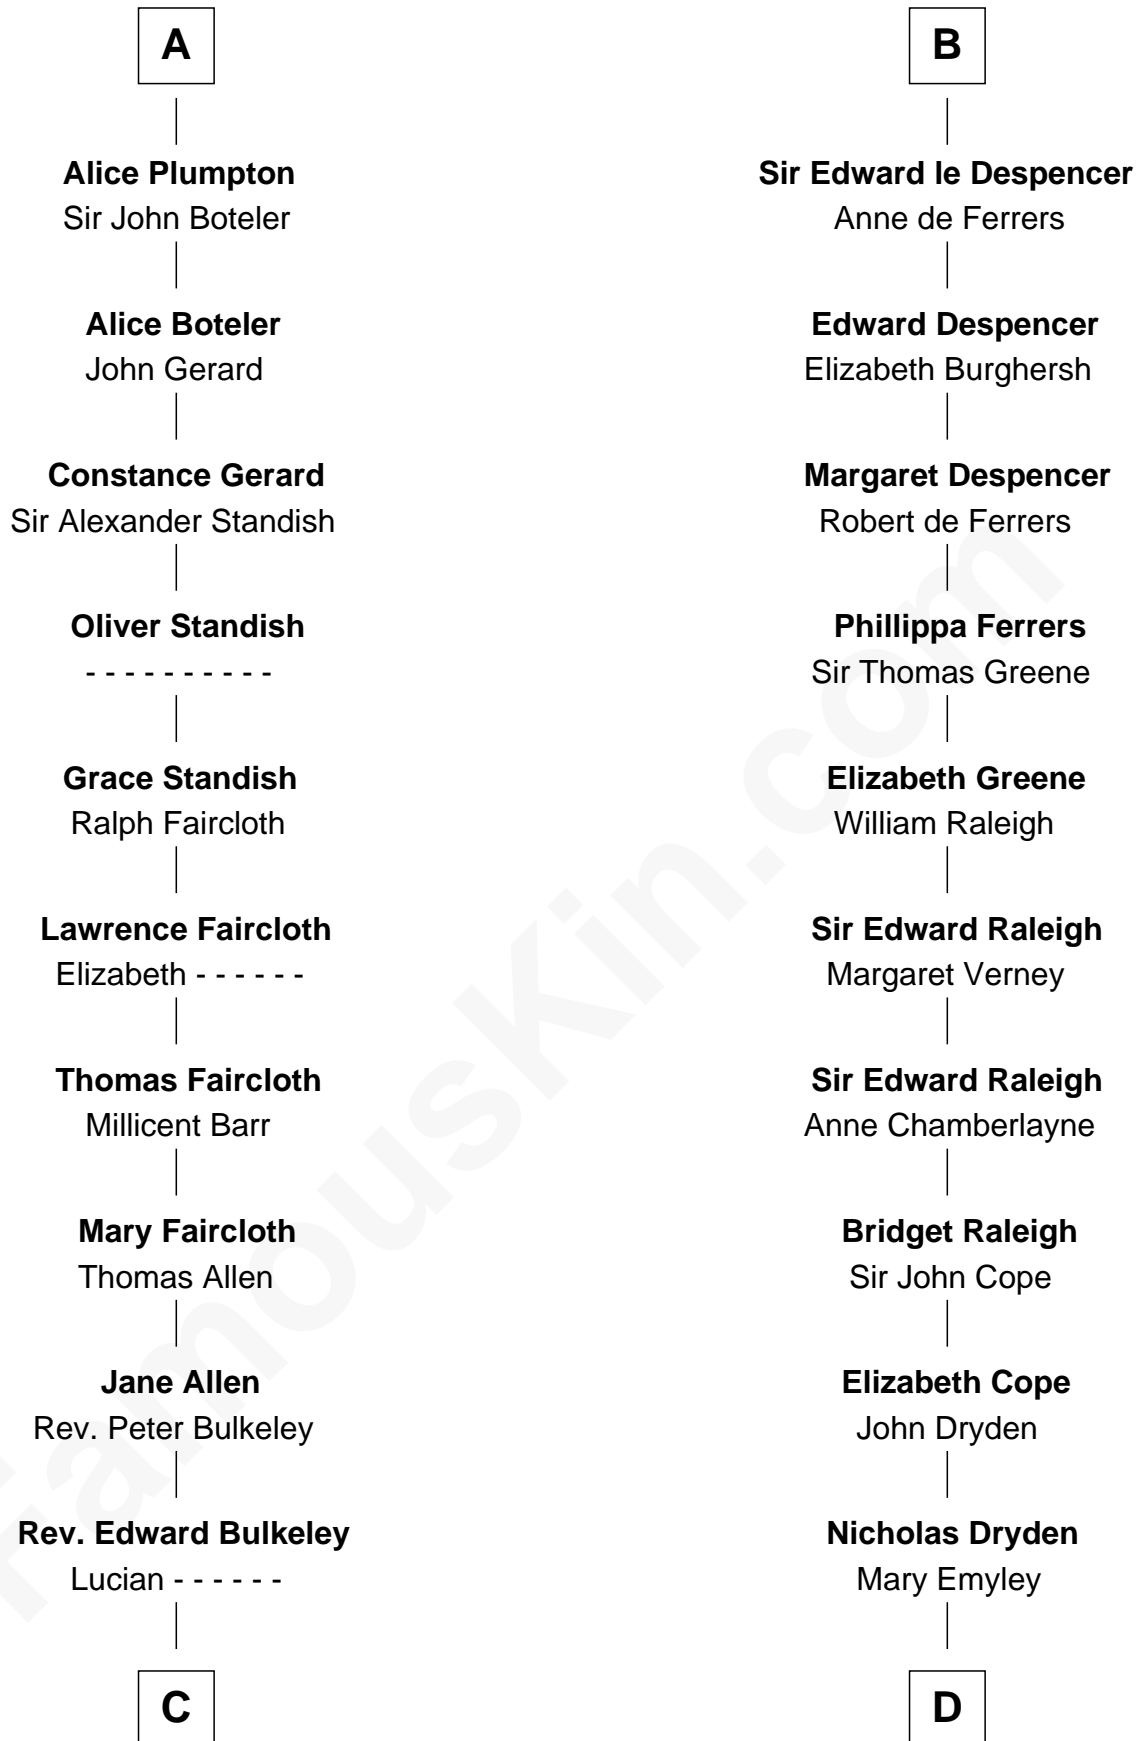

FamousKin.com

Relationship Chart of

Samuel Prescott

Completed Paul Revere's Midnight Ride

19th cousin 1 time removed of

Jonathan Swift

Author of Gulliver's Travels

C

Peter Bulkeley
Rebecca Wheeler

Rebecca Bulkeley
Dr. Jonathan Prescott

Dr. Abel Prescott
Abigail Brigham

Samuel Prescott
Completed Paul Revere's Ride

D

Elizabeth Dryden
Rev. Thomas Swift

Jonathan Swift
Abigail Erick