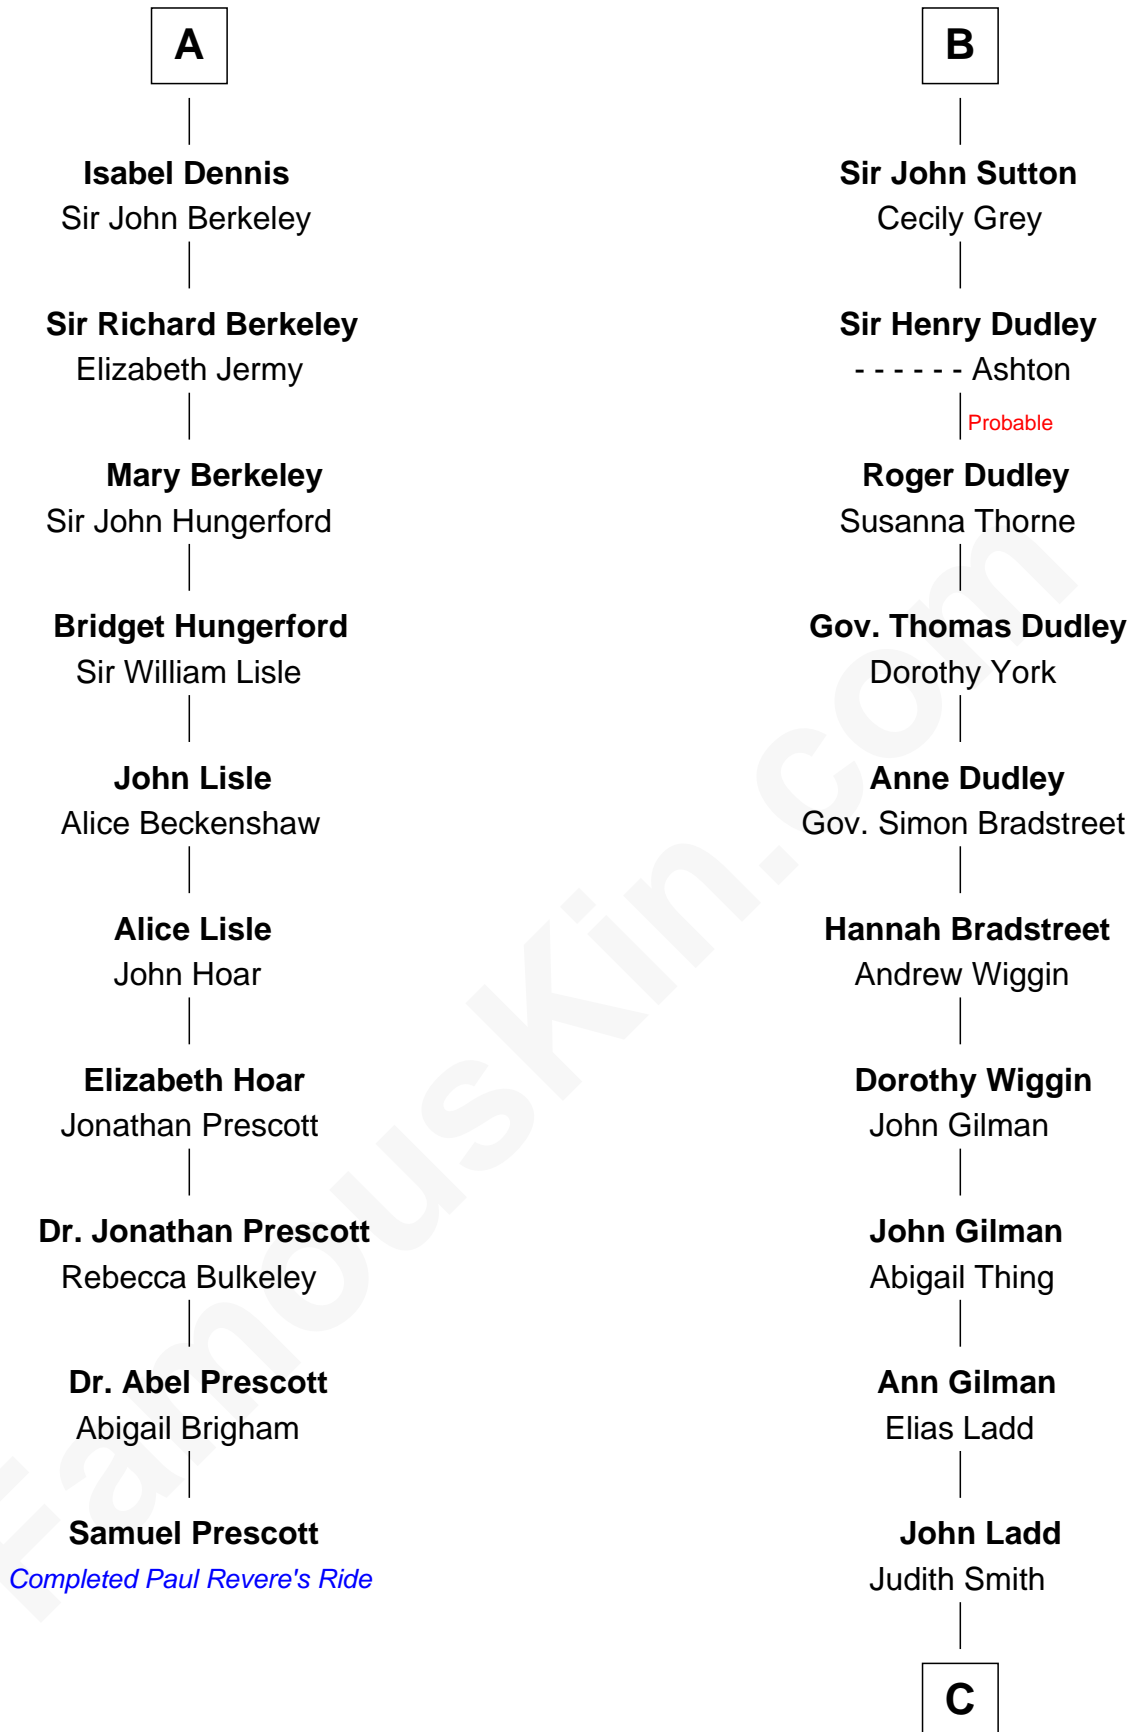

FamousKin.com

Relationship Chart of

Samuel Prescott

Completed Paul Revere's Midnight Ride

16th cousin 5 times removed of

Alan Ladd
Movie Actor

C

—
Josiah Ladd

Nancy Ladd

—
Alvaro Ladd

Nancy Shotwell

—
Oscar F. Ladd

Julia Henrietta Meigs

—
Alan Harwood Ladd

Selina Raleigh

—
Alan Ladd