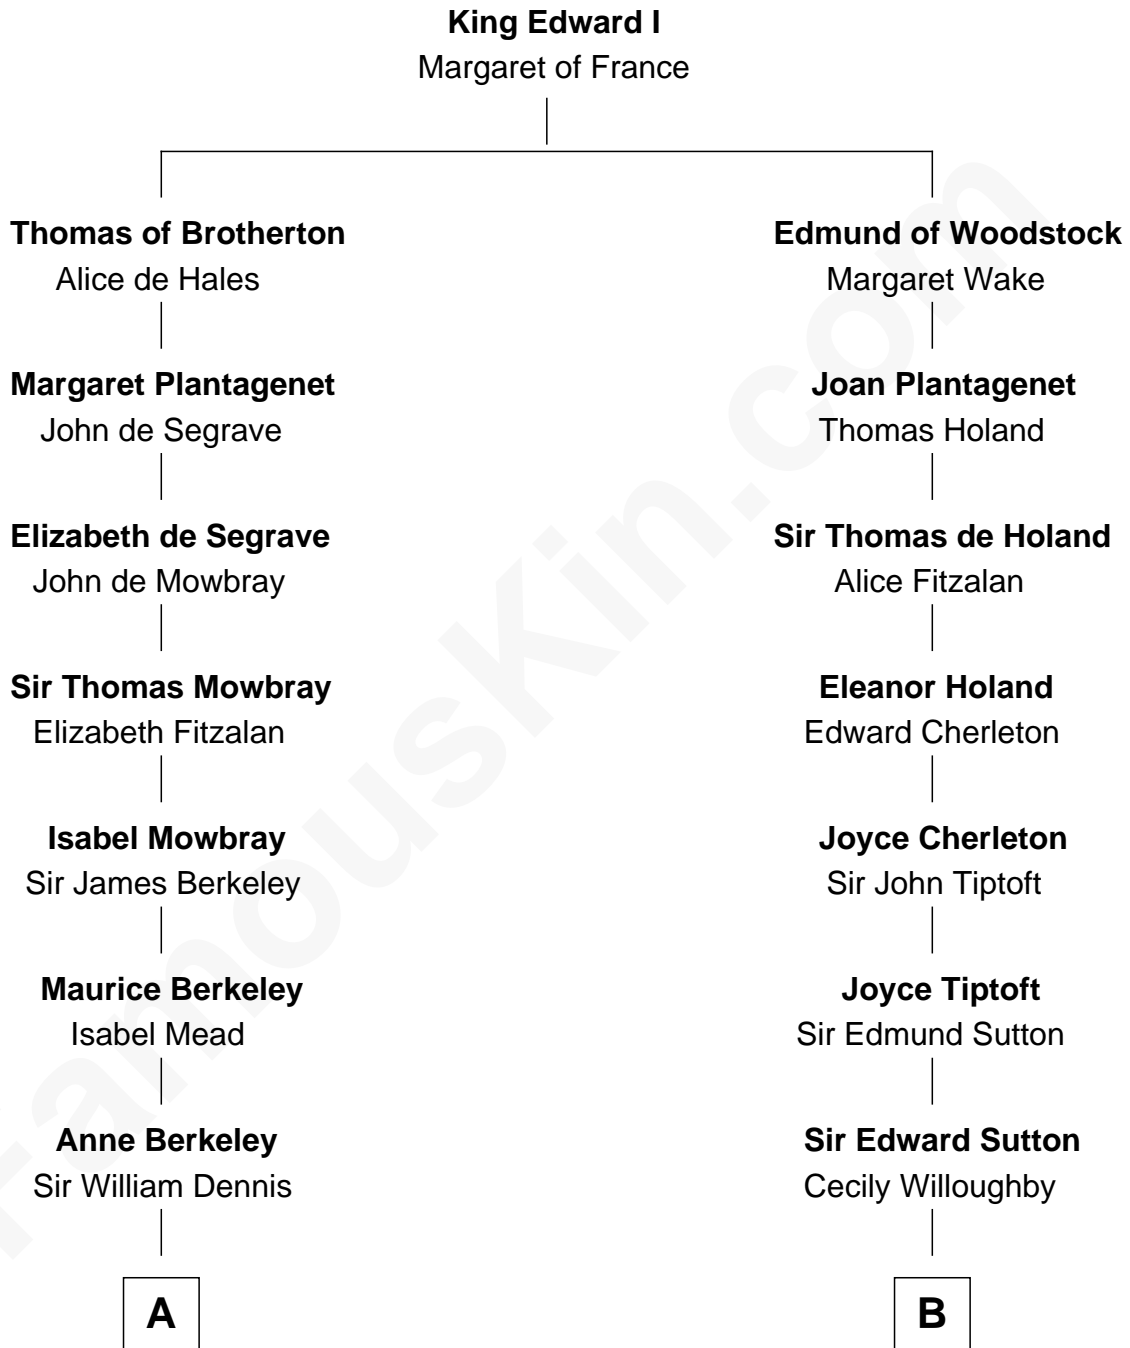

FamousKin.com

Relationship Chart of

Samuel Prescott

Completed Paul Revere's Midnight Ride

16th cousin 5 times removed of

Alan Ladd
Movie Actor

C

—
Josiah Ladd

Nancy Ladd

—
Alvaro Ladd

Nancy Shotwell

—
Oscar F. Ladd

Julia Henrietta Meigs

—
Alan Harwood Ladd

Selina Raleigh

—
Alan Ladd