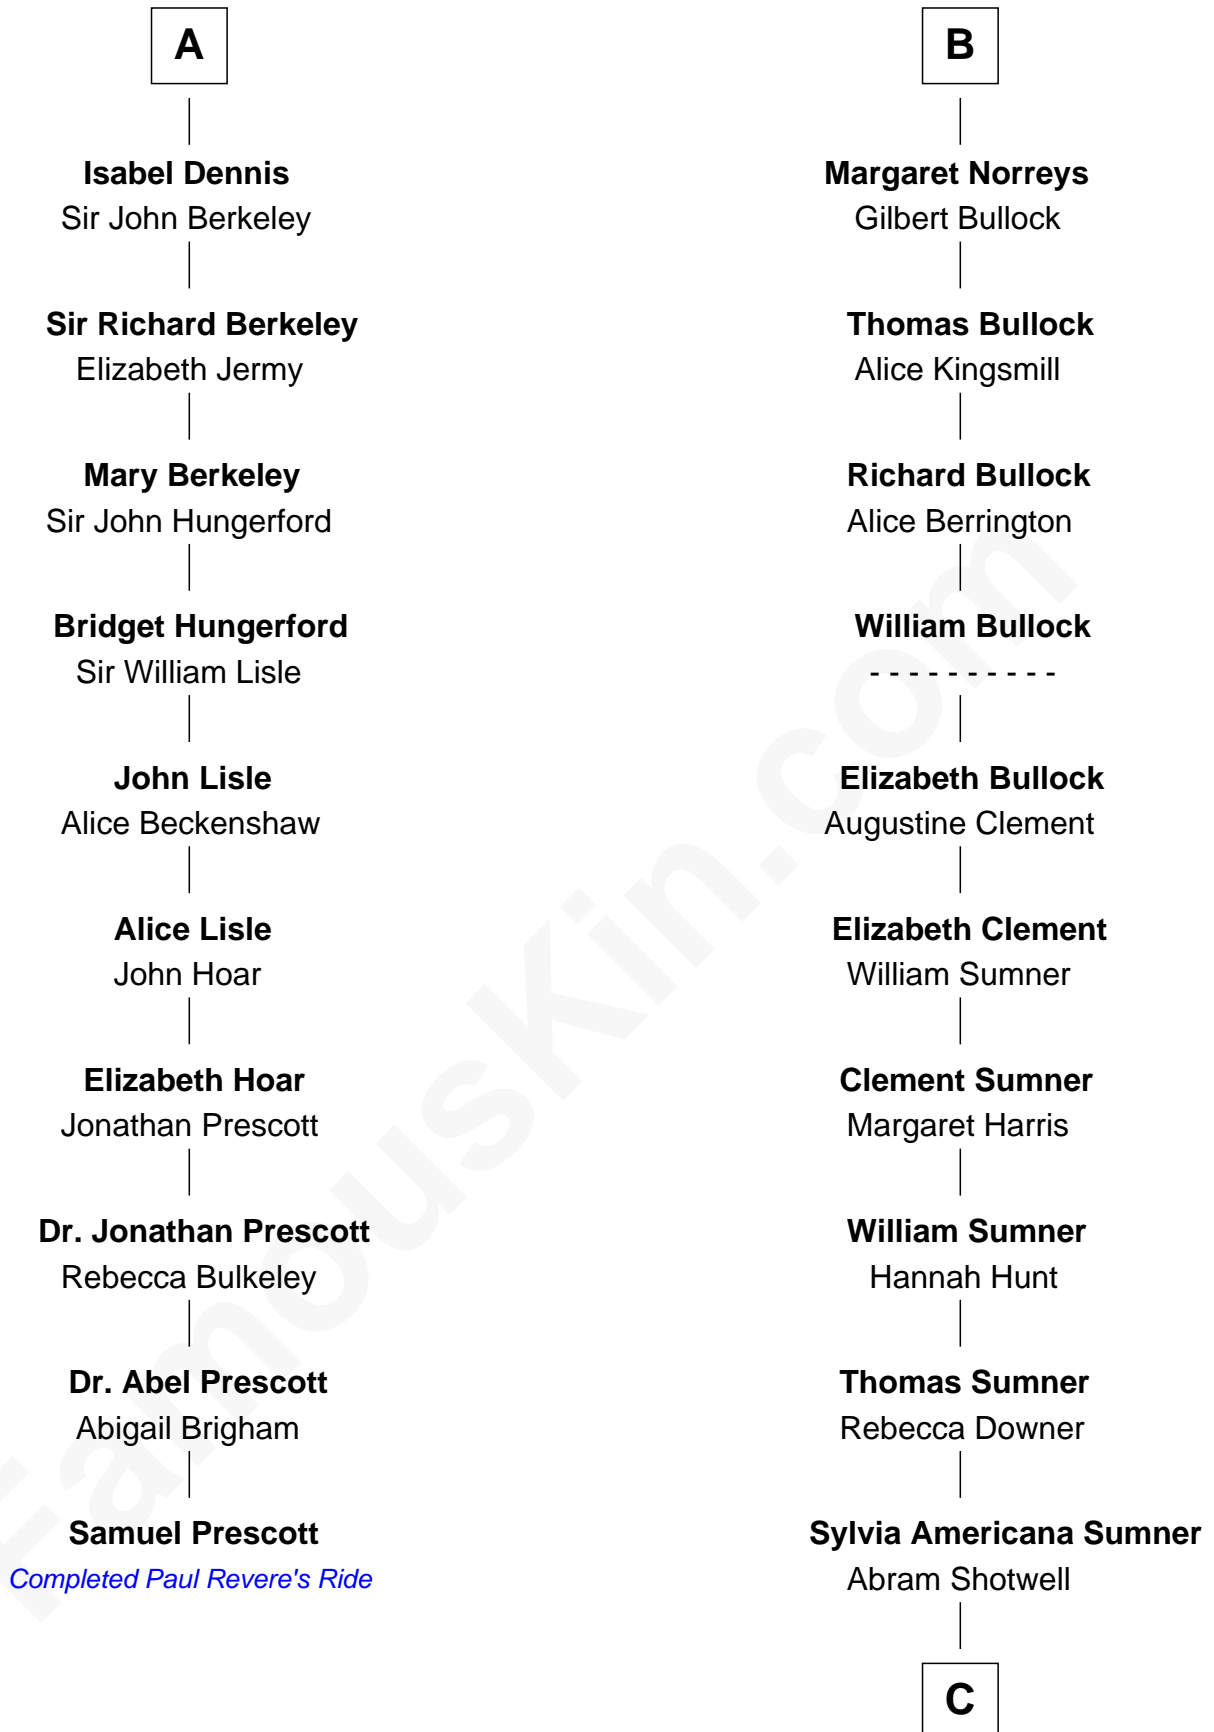

FamousKin.com

Relationship Chart of

Samuel Prescott

Completed Paul Revere's Midnight Ride

16th cousin 4 times removed of

Alan Ladd
Movie Actor

C

Nancy Shotwell