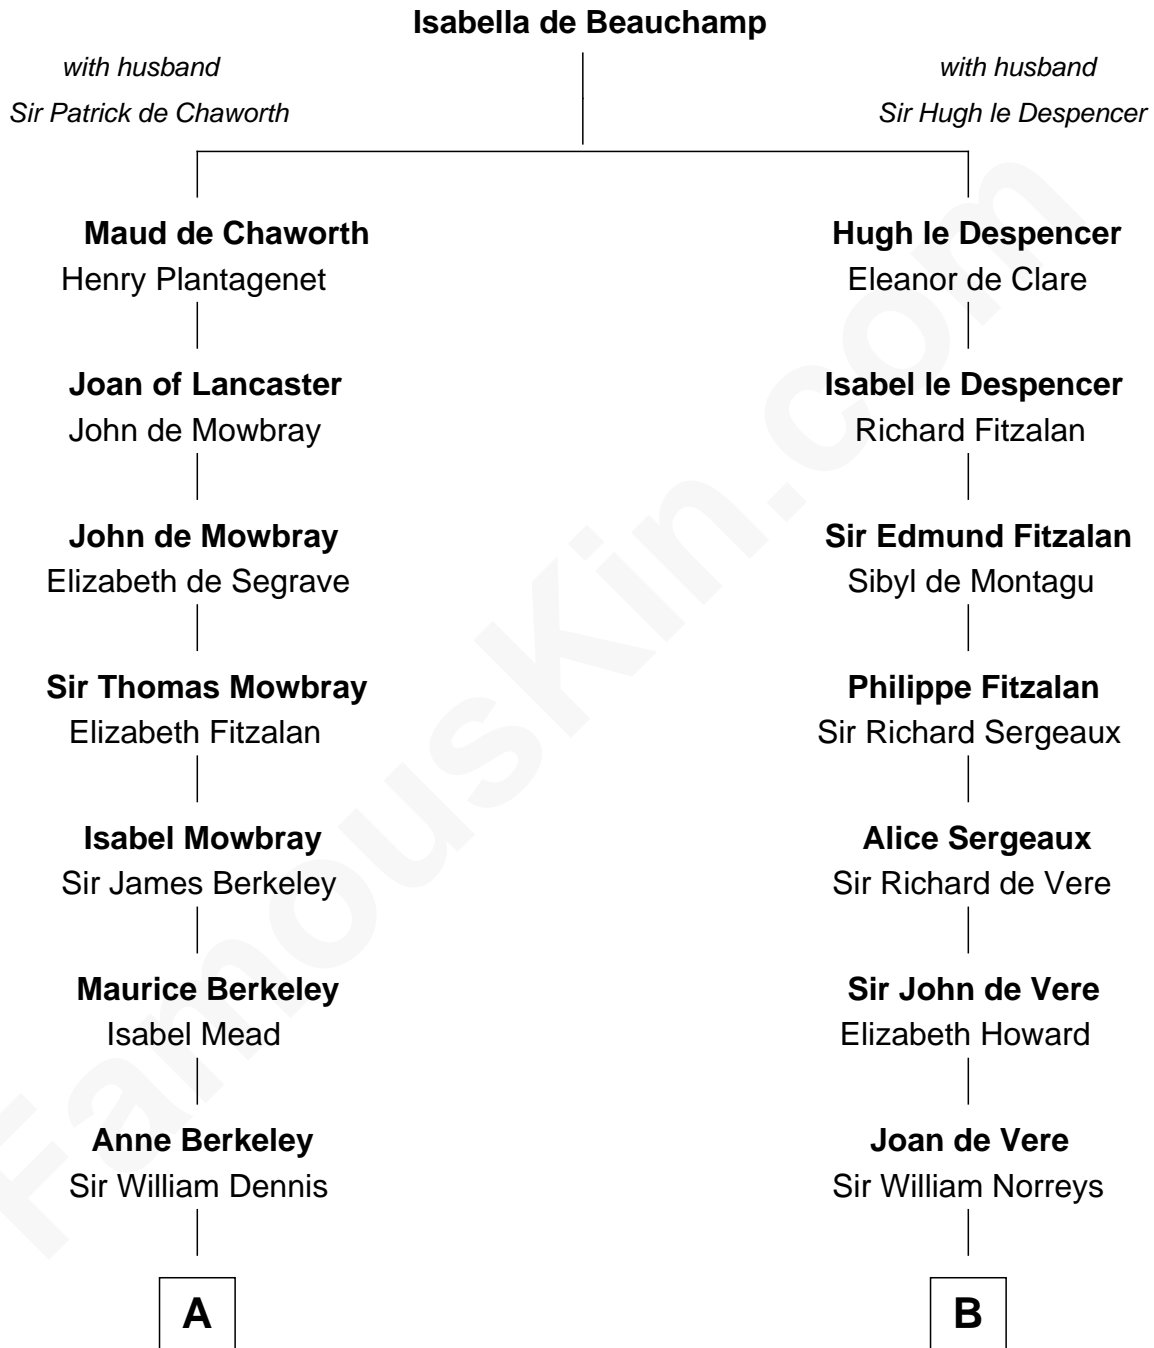

FamousKin.com

Relationship Chart of

Samuel Prescott

Completed Paul Revere's Midnight Ride

16th cousin 4 times removed of

Alan Ladd
Movie Actor

C

Nancy Shotwell

Alvaro Ladd

Oscar F. Ladd

Julia Henrietta Meigs

Alan Harwood Ladd

Selina Raleigh

Alan Ladd

Movie Actor

FamousKin.com