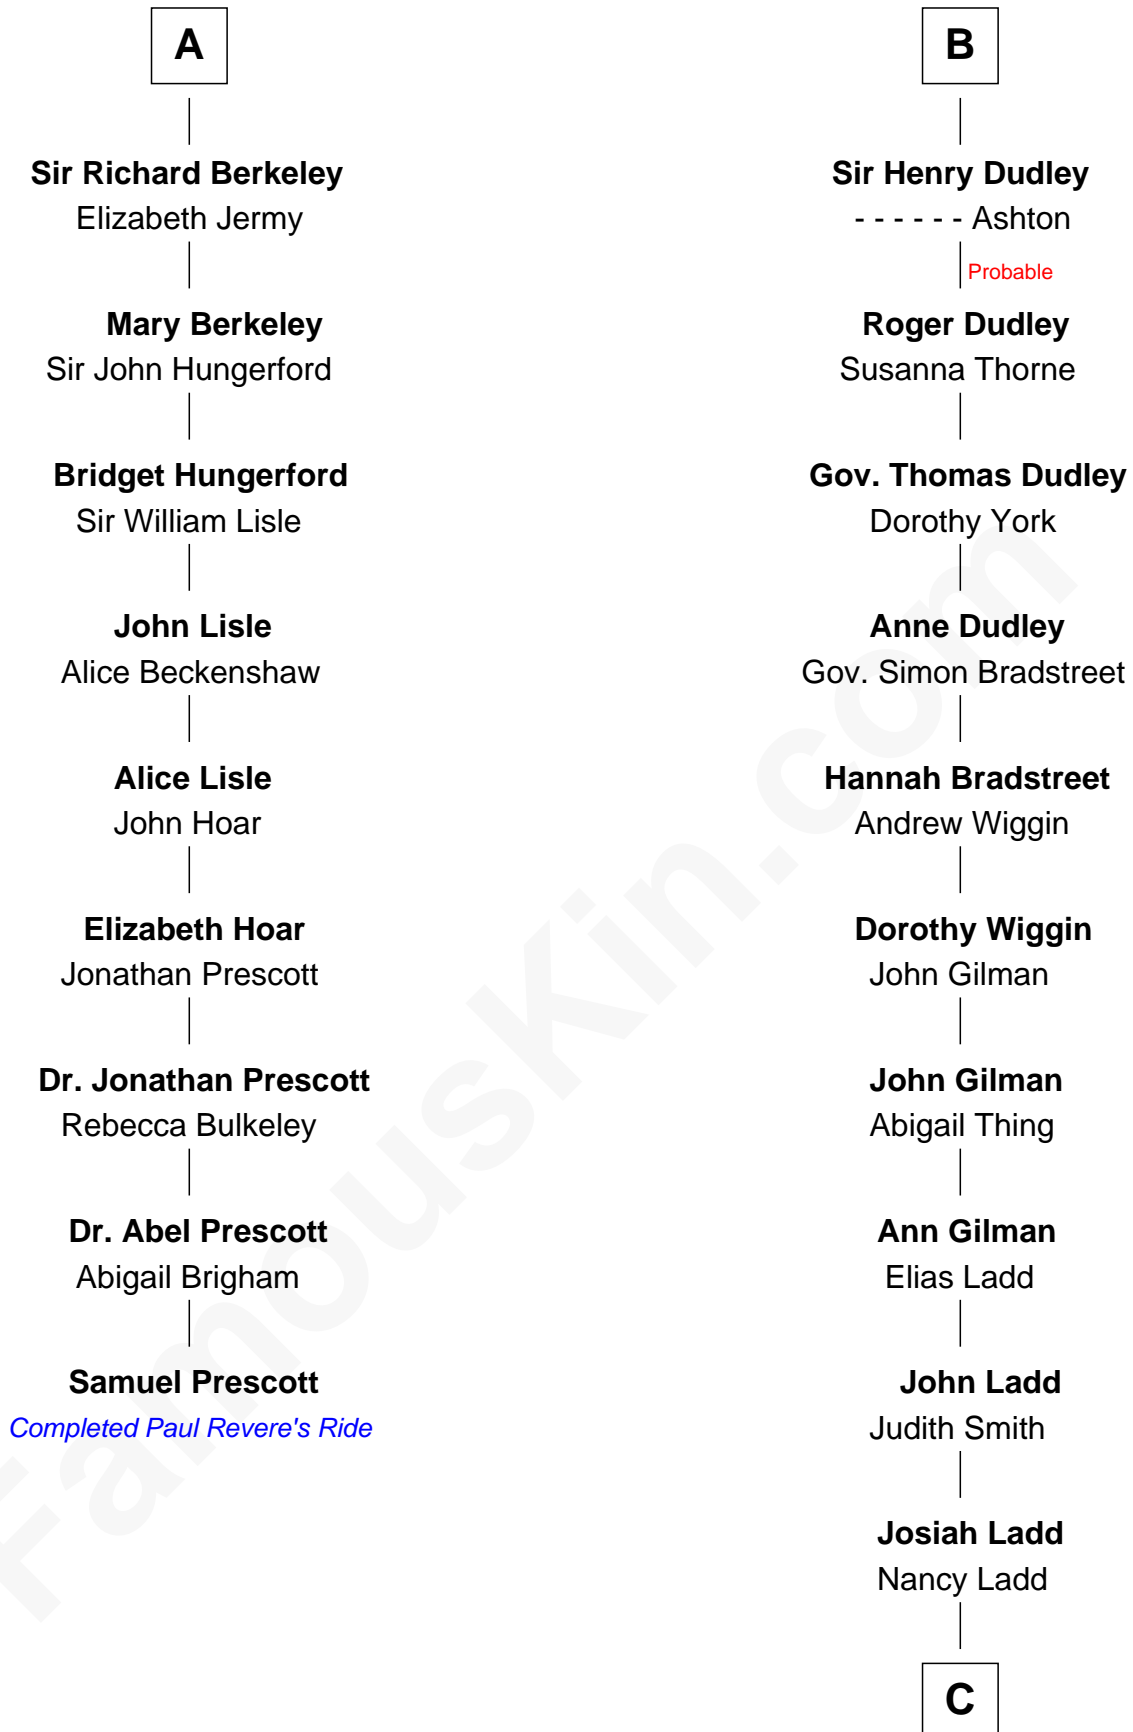

FamousKin.com

Relationship Chart of

Samuel Prescott

Completed Paul Revere's Midnight Ride

15th cousin 5 times removed of

Alan Ladd
Movie Actor

C

—
Alvaro Ladd
Nancy Shotwell

—
Oscar F. Ladd
Julia Henrietta Meigs

—
Alan Harwood Ladd
Selina Raleigh

—
Alan Ladd
Movie Actor

FamousKin.com