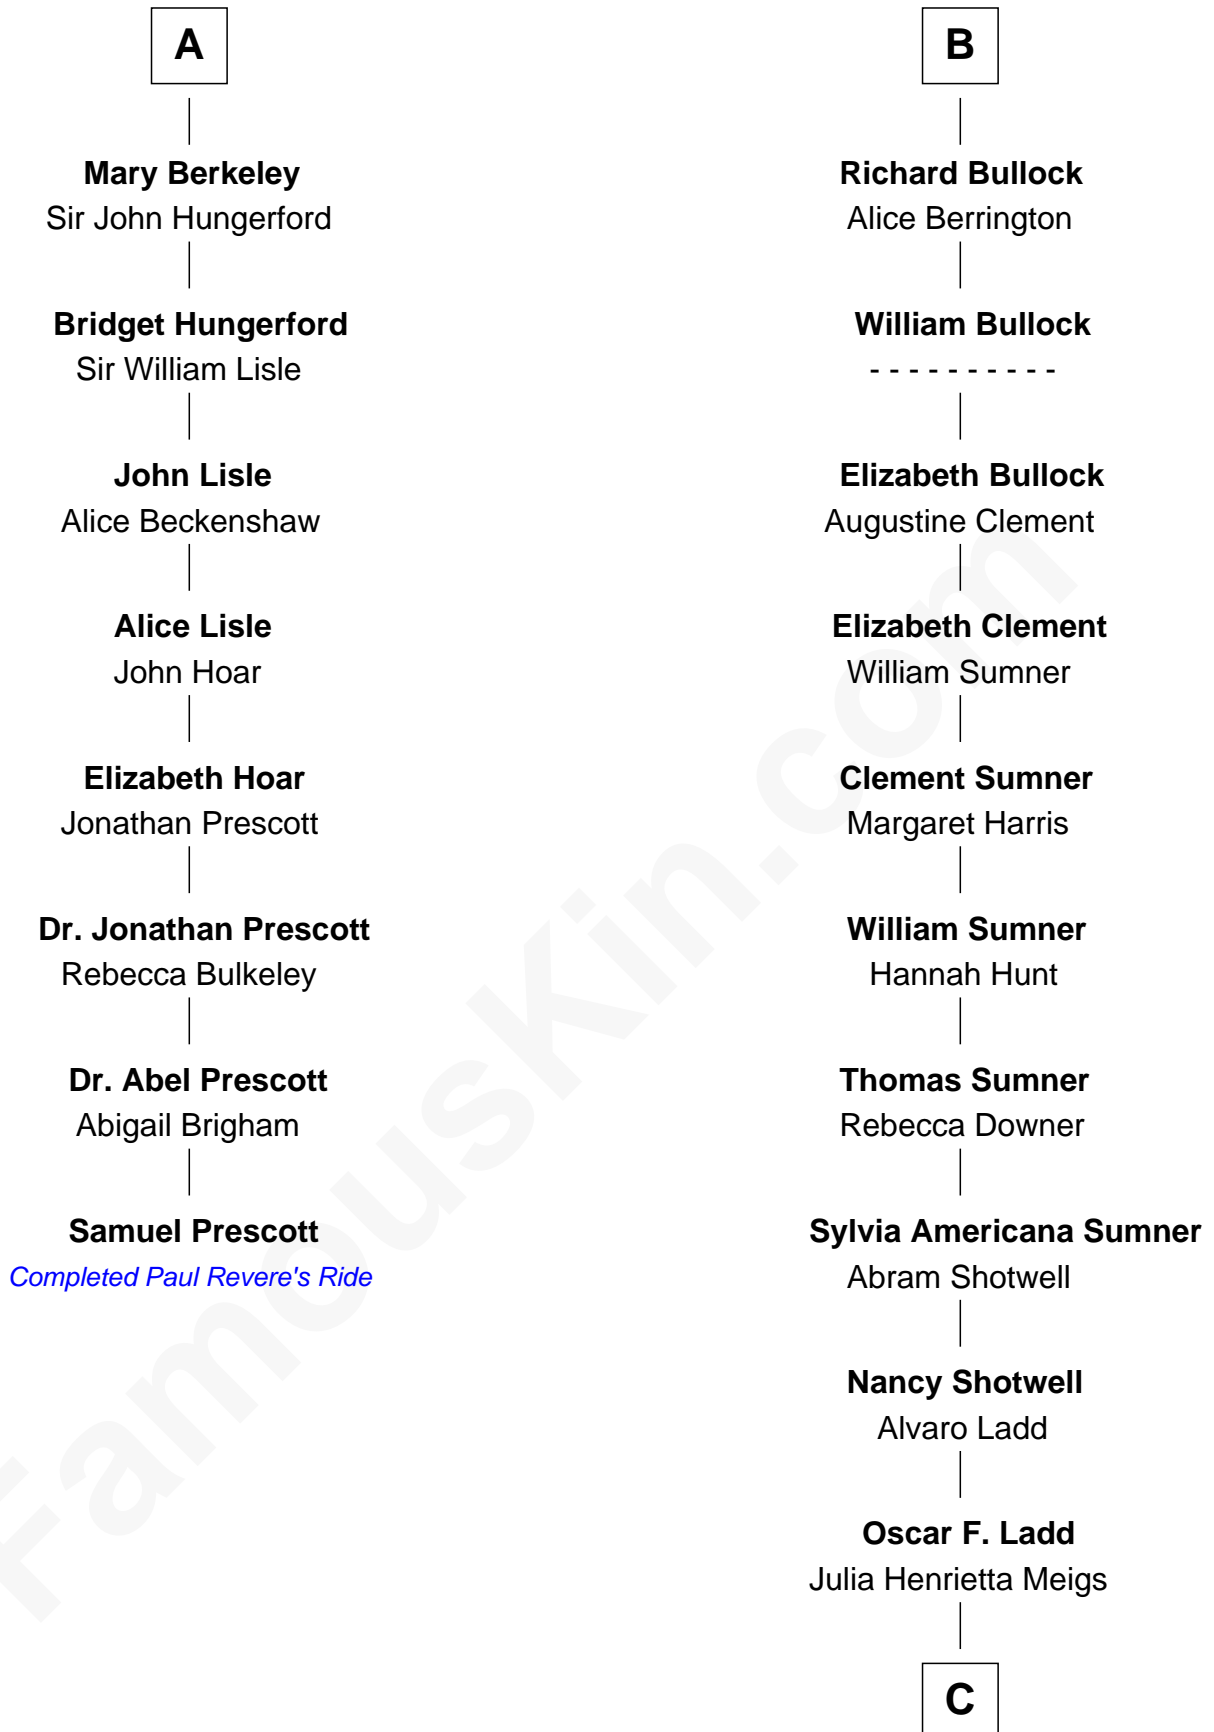

## Relationship Chart of

### Samuel Prescott

*Completed Paul Revere's Midnight Ride*

14th cousin 4 times removed of

**Alan Ladd**  
*Movie Actor*

**C**

Alan Harwood Ladd

Selina Raleigh

Alan Ladd