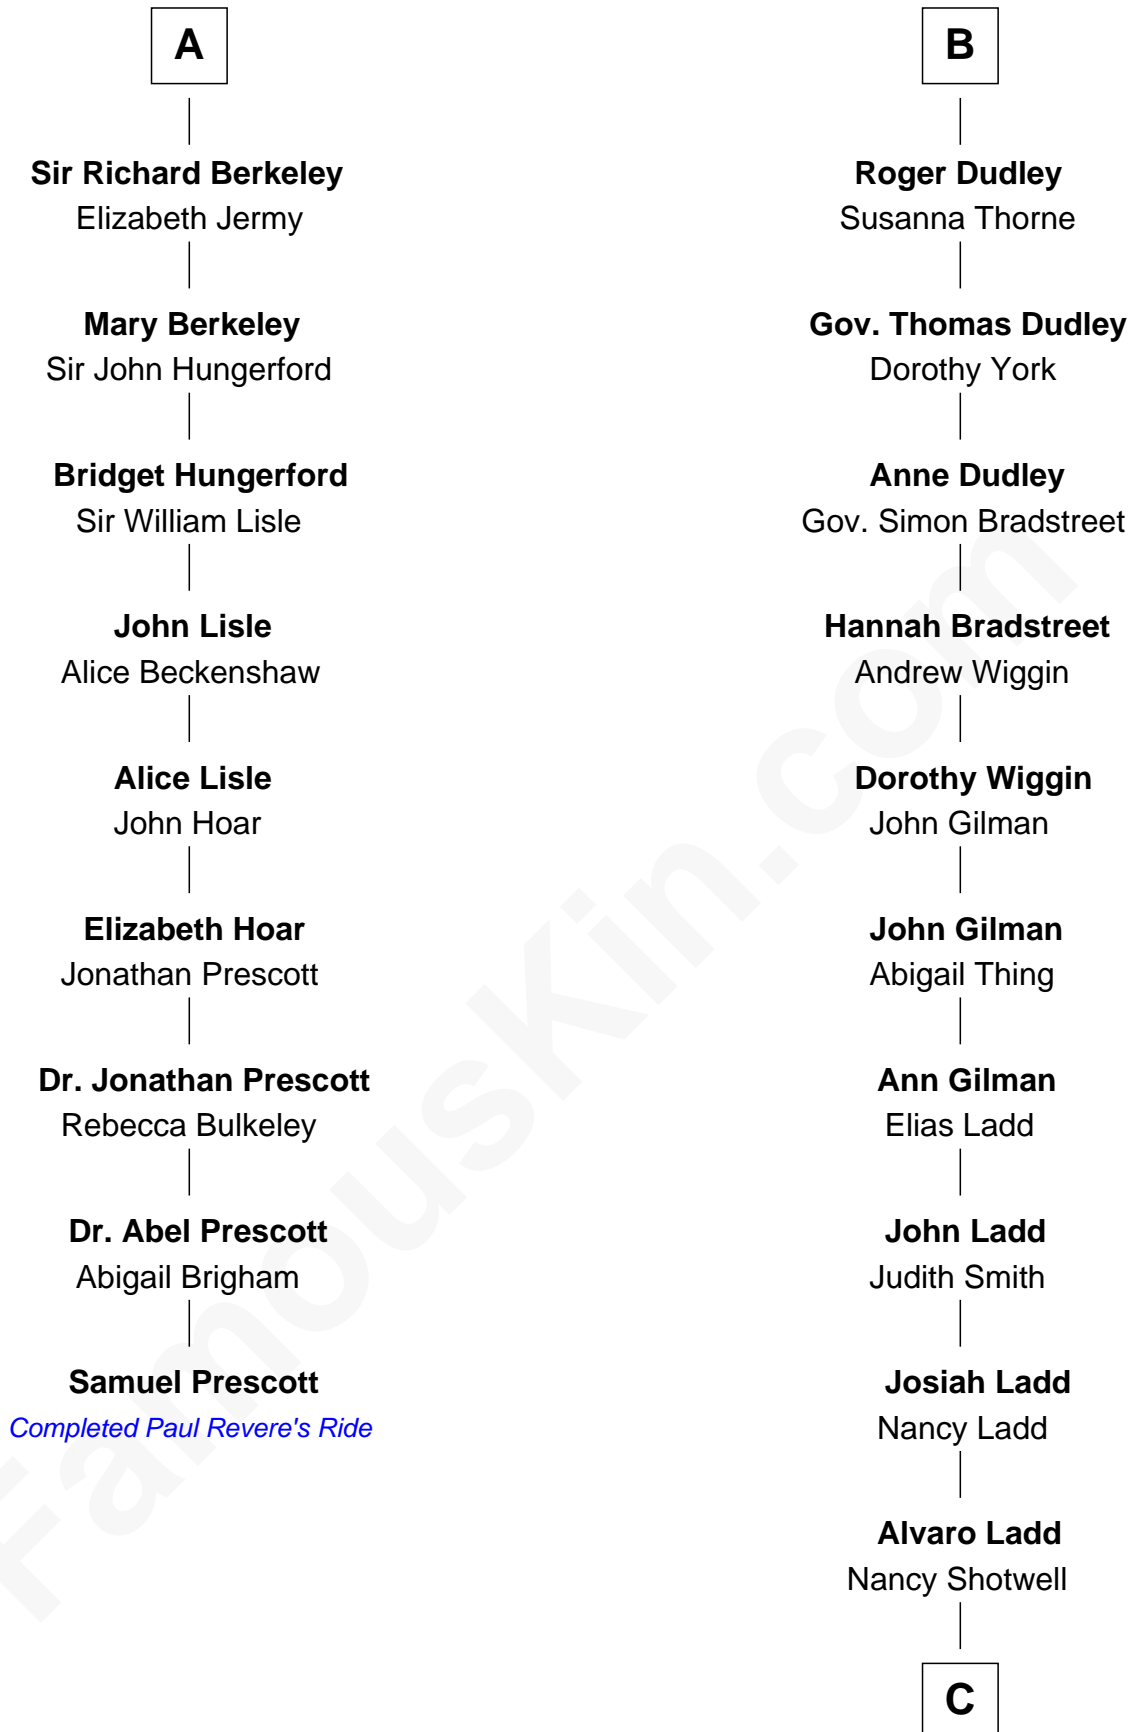

FamousKin.com

Relationship Chart of

Samuel Prescott

Completed Paul Revere's Midnight Ride

15th cousin 4 times removed of

Alan Ladd
Movie Actor

Sir Maurice de Berkeley
Eve la Zouche

Maurice de Berkeley
Margaret - - - - -

Thomas Berkeley
Catherine Botetourte

Maurice Berkeley
Johanna Denham

Maurice Berkeley
Ellen Montfort

Sir William Berkeley
Anne Stafford

Richard Berkeley
Elizabeth Conningsby

Sir John Berkeley
Isabel Dennis

A

Thomas de Berkeley
Katherine de Clyvedon

Sir John Berkeley
Elizabeth Betteshorne

Elizabeth Berkeley
Sir John Sutton

Sir Edmund Sutton
Joyce Tiptoft

Sir Edward Sutton
Cecily Willoughby

Sir John Sutton
Cecily Grey

Sir Henry Dudley
- - - - - Ashton

Probable

B

C

Oscar F. Ladd

Julia Henrietta Meigs

Alan Harwood Ladd

Selina Raleigh