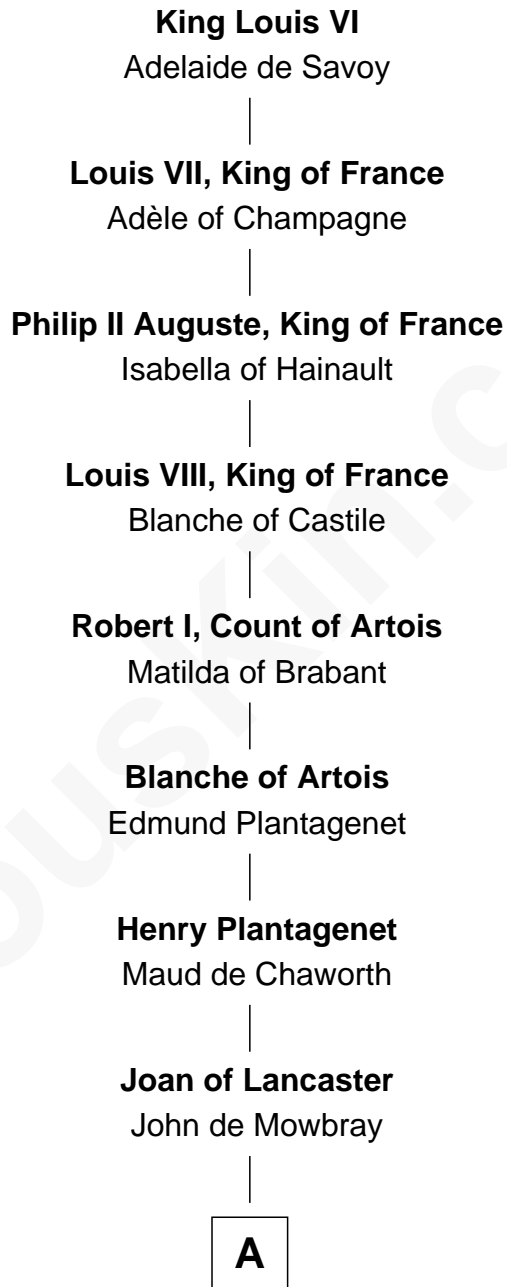

FamousKin.com

Relationship Chart of

Samuel Prescott

Completed Paul Revere's Midnight Ride

20th Great-grandson of

King Louis VI
King of France

A

John de Mowbray
Elizabeth de Segrave

Sir Thomas Mowbray
Elizabeth Fitzalan

Isabel Mowbray
Sir James Berkeley

Maurice Berkeley
Isabel Mead

Anne Berkeley
Sir William Dennis

Isabel Dennis
Sir John Berkeley

Sir Richard Berkeley
Elizabeth Jermy

Mary Berkeley
Sir John Hungerford

Bridget Hungerford
Sir William Lisle

John Lisle
Alice Beckenshaw

B

B

|
Alice Lisle

John Hoar

|
Elizabeth Hoar

Jonathan Prescott