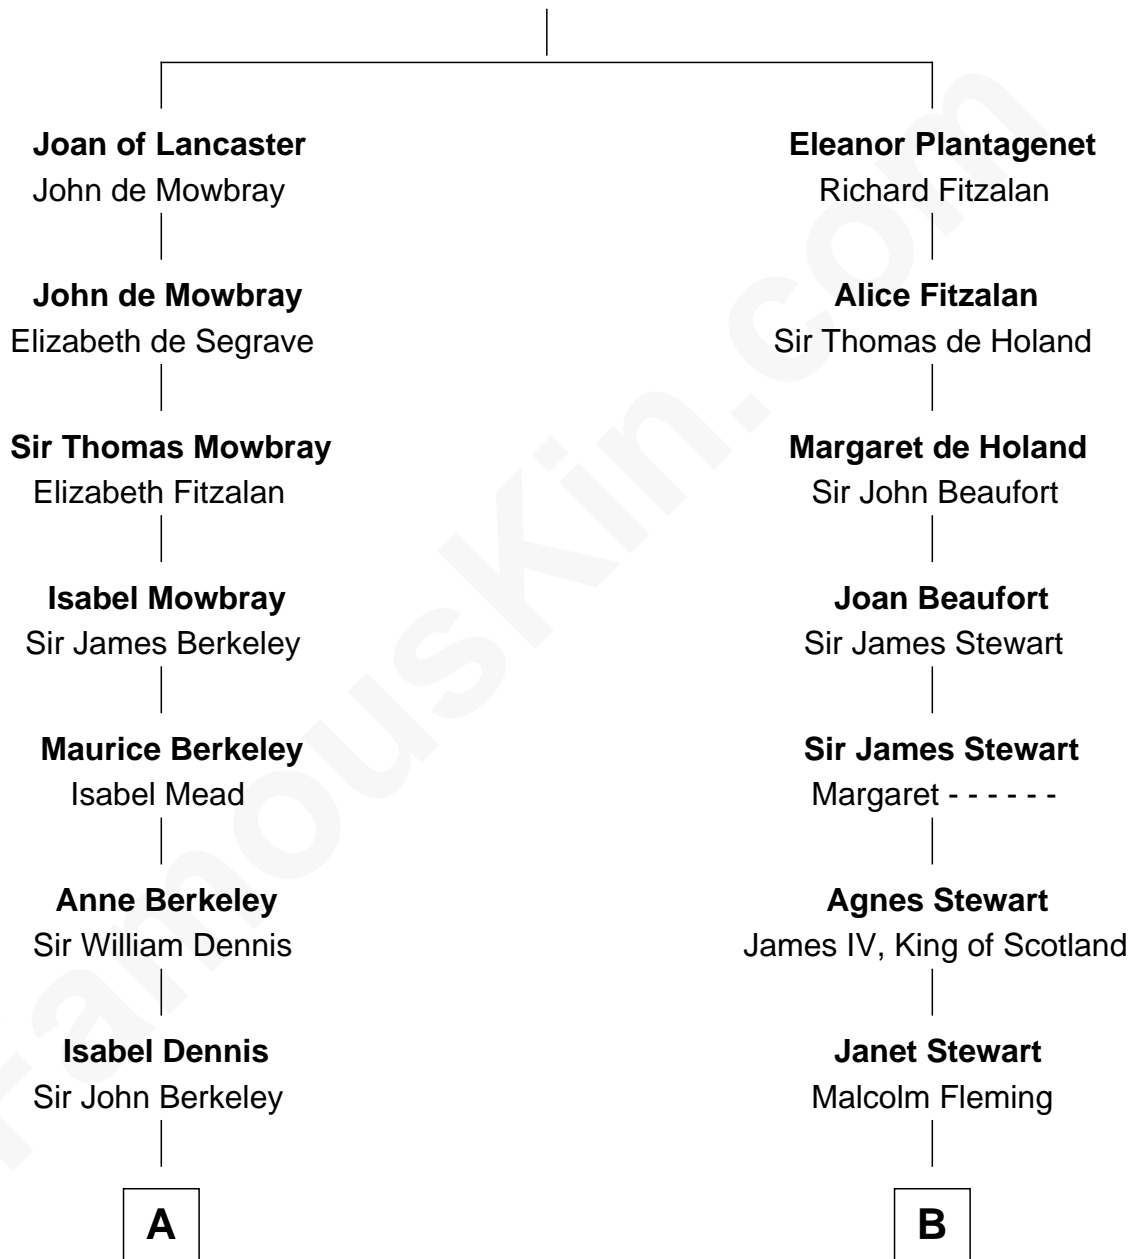

FamousKin.com

Relationship Chart of

Samuel Prescott

Completed Paul Revere's Midnight Ride

15th cousin 6 times removed of

Hugh Grant
Movie Actor

Henry Plantagenet
Maud de Chaworth

C

—
Cyril Randolph

Frances Selina Hervey

—
Felton George Randolph

Emily Margaret Nepean

—
Margaret Isobel Randolph

John Cassilis MacLean

—
Fynvola Susan MacLean

James Murray Grant