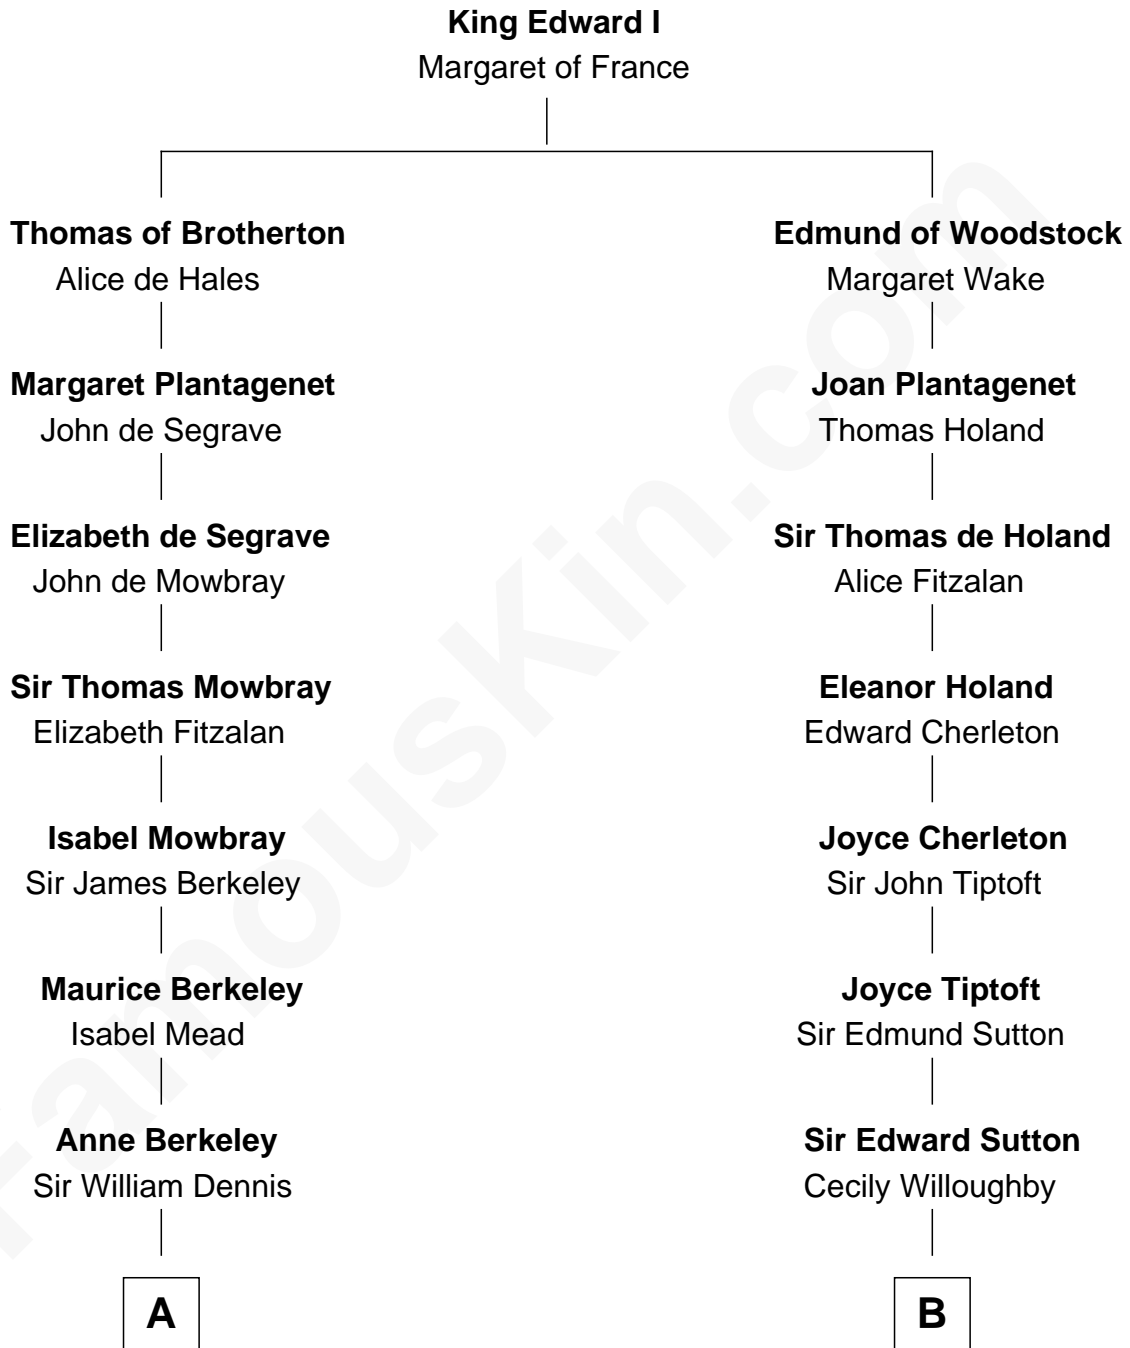

# FamousKin.com

## Relationship Chart of

### Samuel Prescott

*Completed Paul Revere's Midnight Ride*

16th cousin 5 times removed of

**George Hamilton**  
*TV and Movie Actor*

**C**

**William C. Gilman**

Mary Ann Stevens

**George C. Gilman**