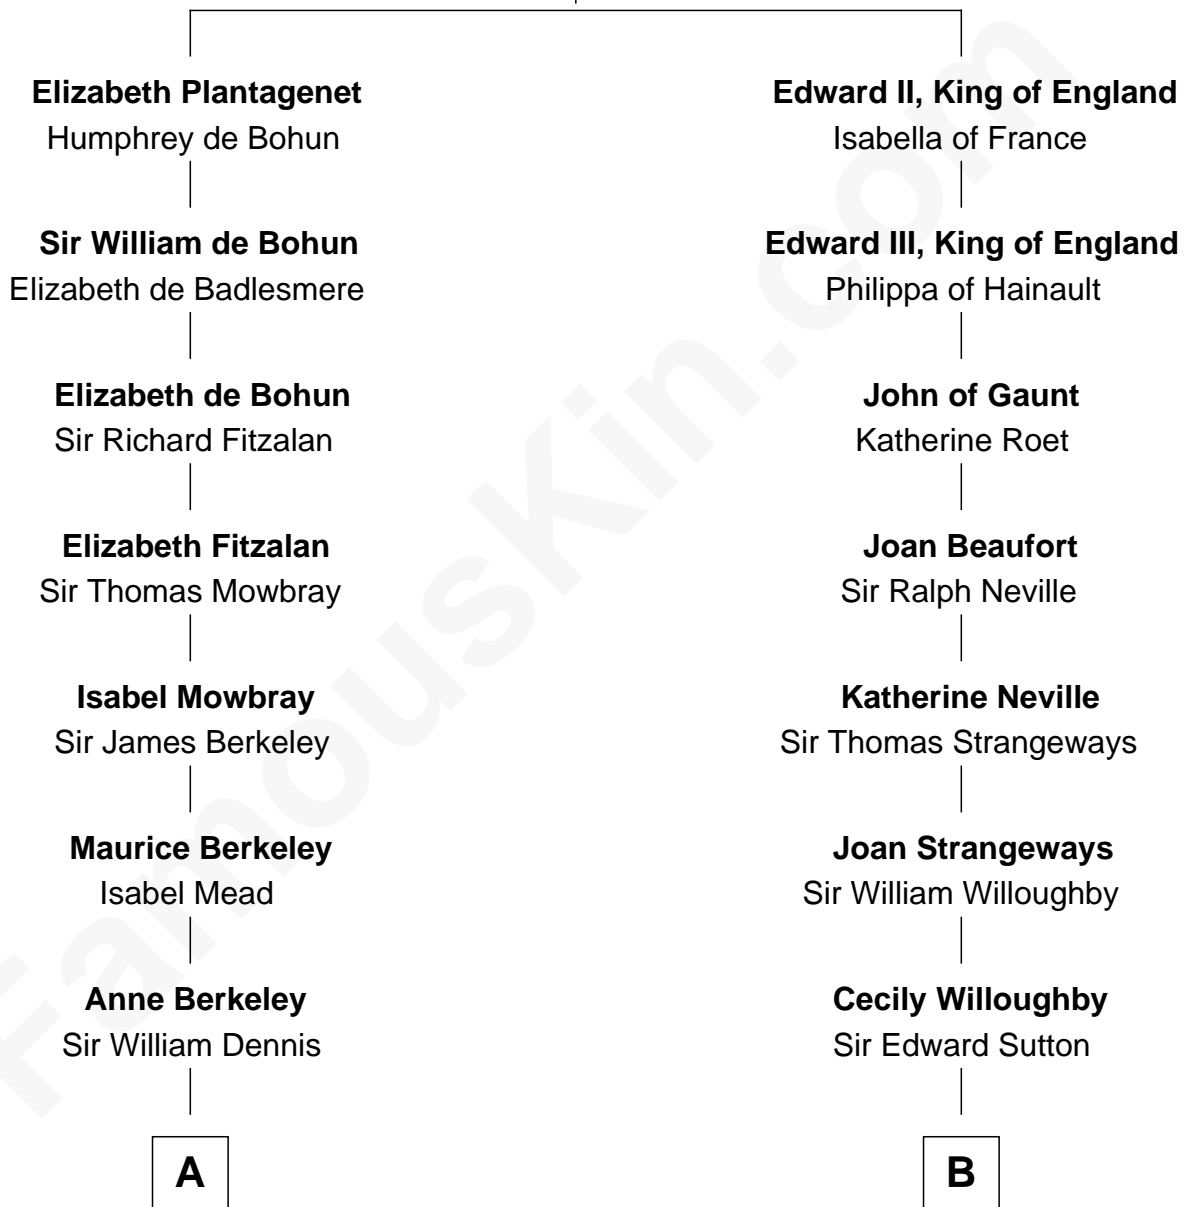

FamousKin.com

Relationship Chart of

Samuel Prescott

Completed Paul Revere's Midnight Ride

16th cousin 5 times removed of

George Hamilton
TV and Movie Actor

Eleanor of Castile
Edward I, King of England

C

William C. Gilman

Mary Ann Stevens

George C. Gilman

Elizabeth Melissa Lane

Lillian C. Gilman

Harry Fuller Hamilton

George William Hamilton

Anne Lucille Stevens