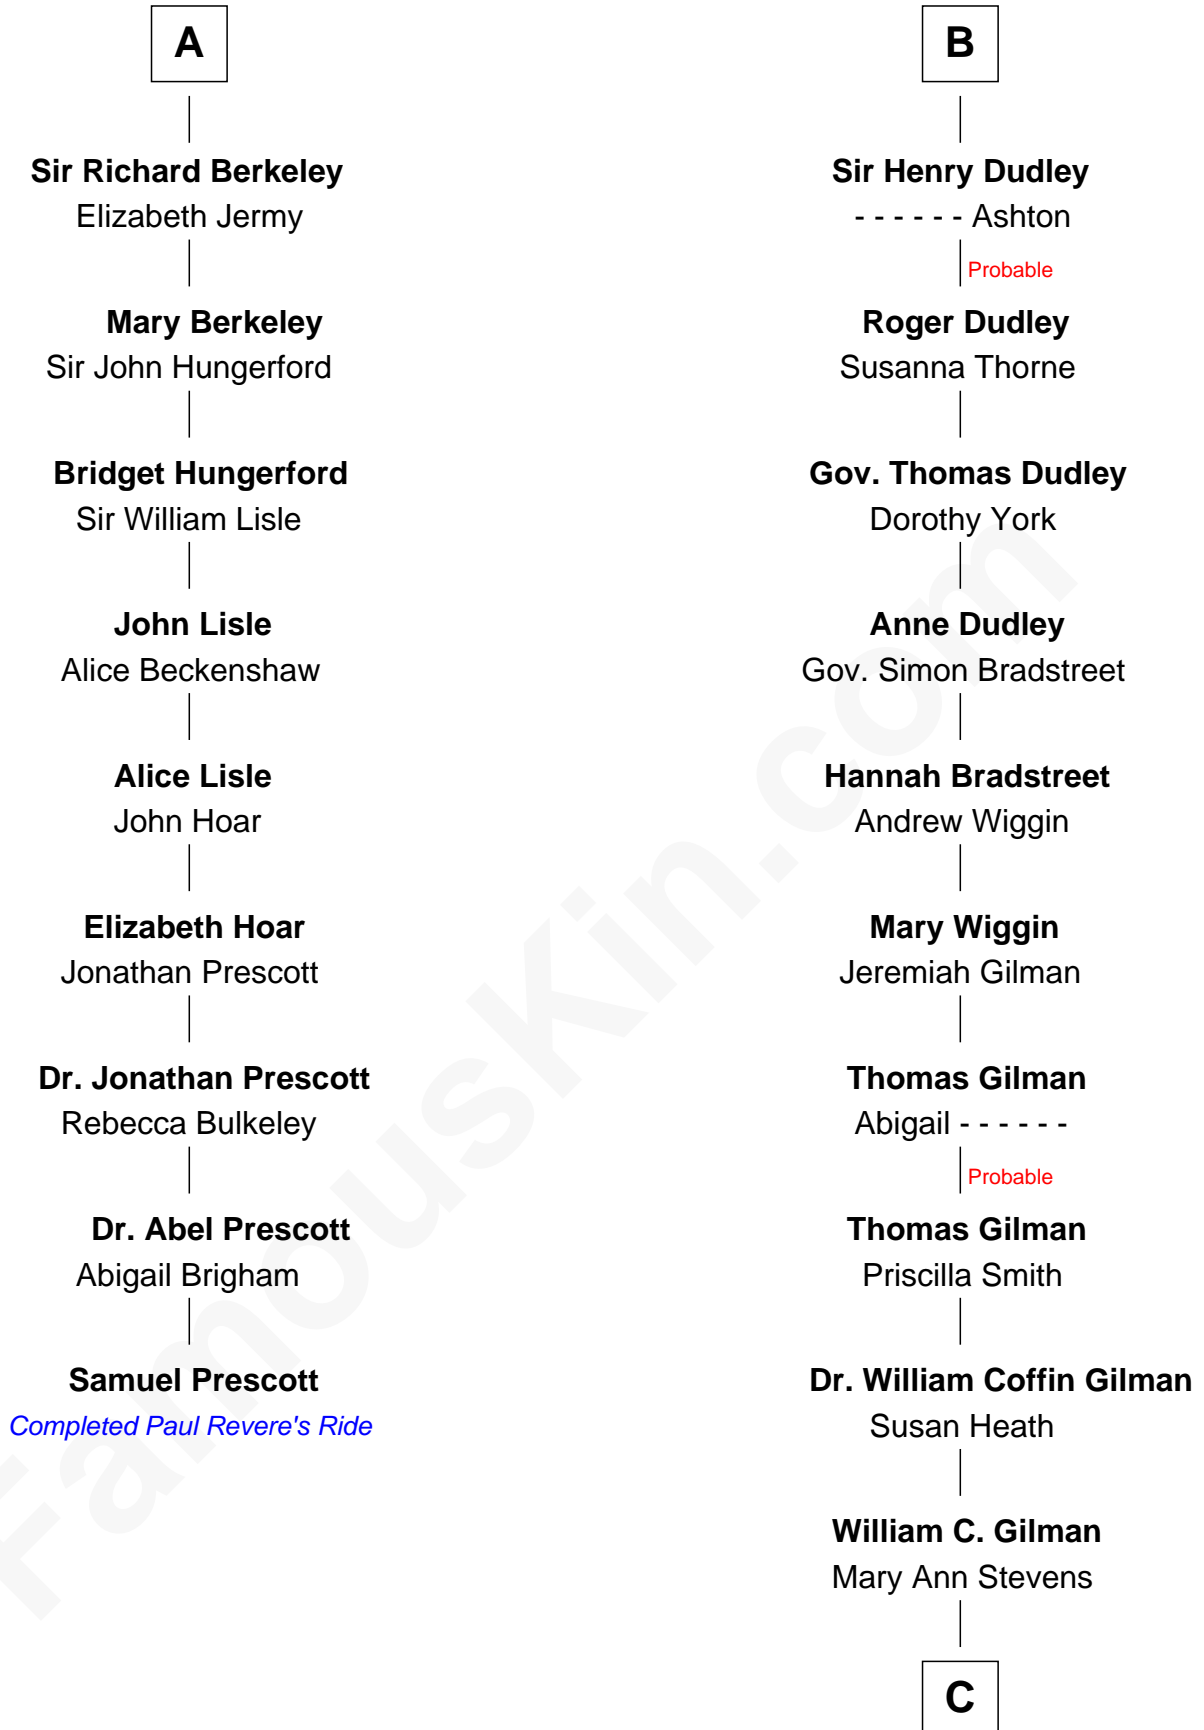

## Relationship Chart of

### Samuel Prescott

*Completed Paul Revere's Midnight Ride*

15th cousin 5 times removed of

**George Hamilton**  
*TV and Movie Actor*

**C**

**George C. Gilman**  
Elizabeth Melissa Lane

**Lillian C. Gilman**  
Harry Fuller Hamilton