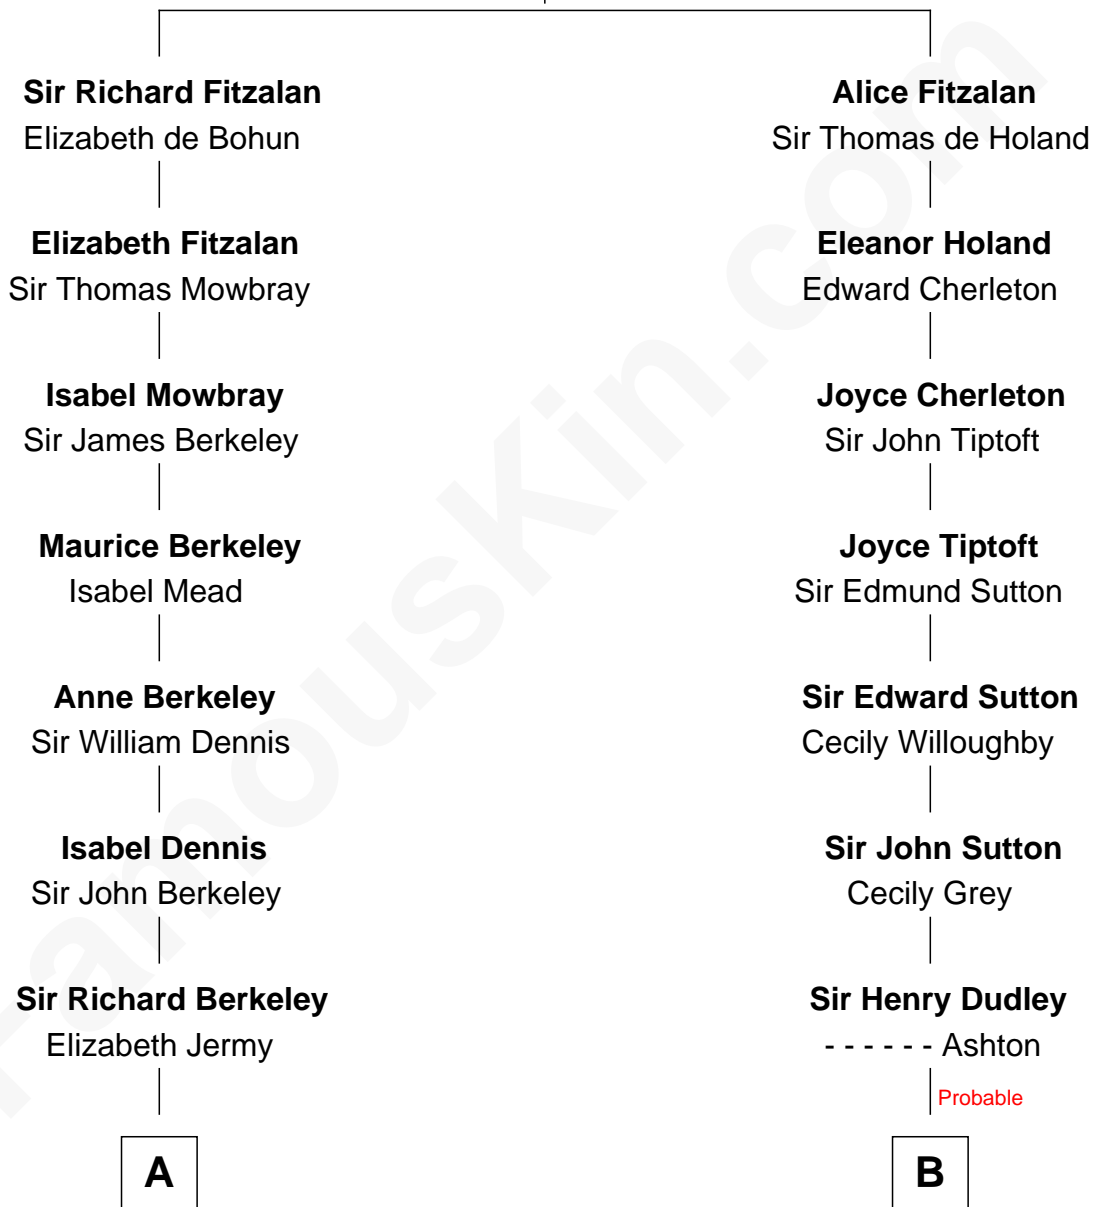

FamousKin.com

Relationship Chart of

Samuel Prescott

Completed Paul Revere's Midnight Ride

14th cousin 5 times removed of

George Hamilton
TV and Movie Actor

Richard Fitzalan
Eleanor Plantagenet

C