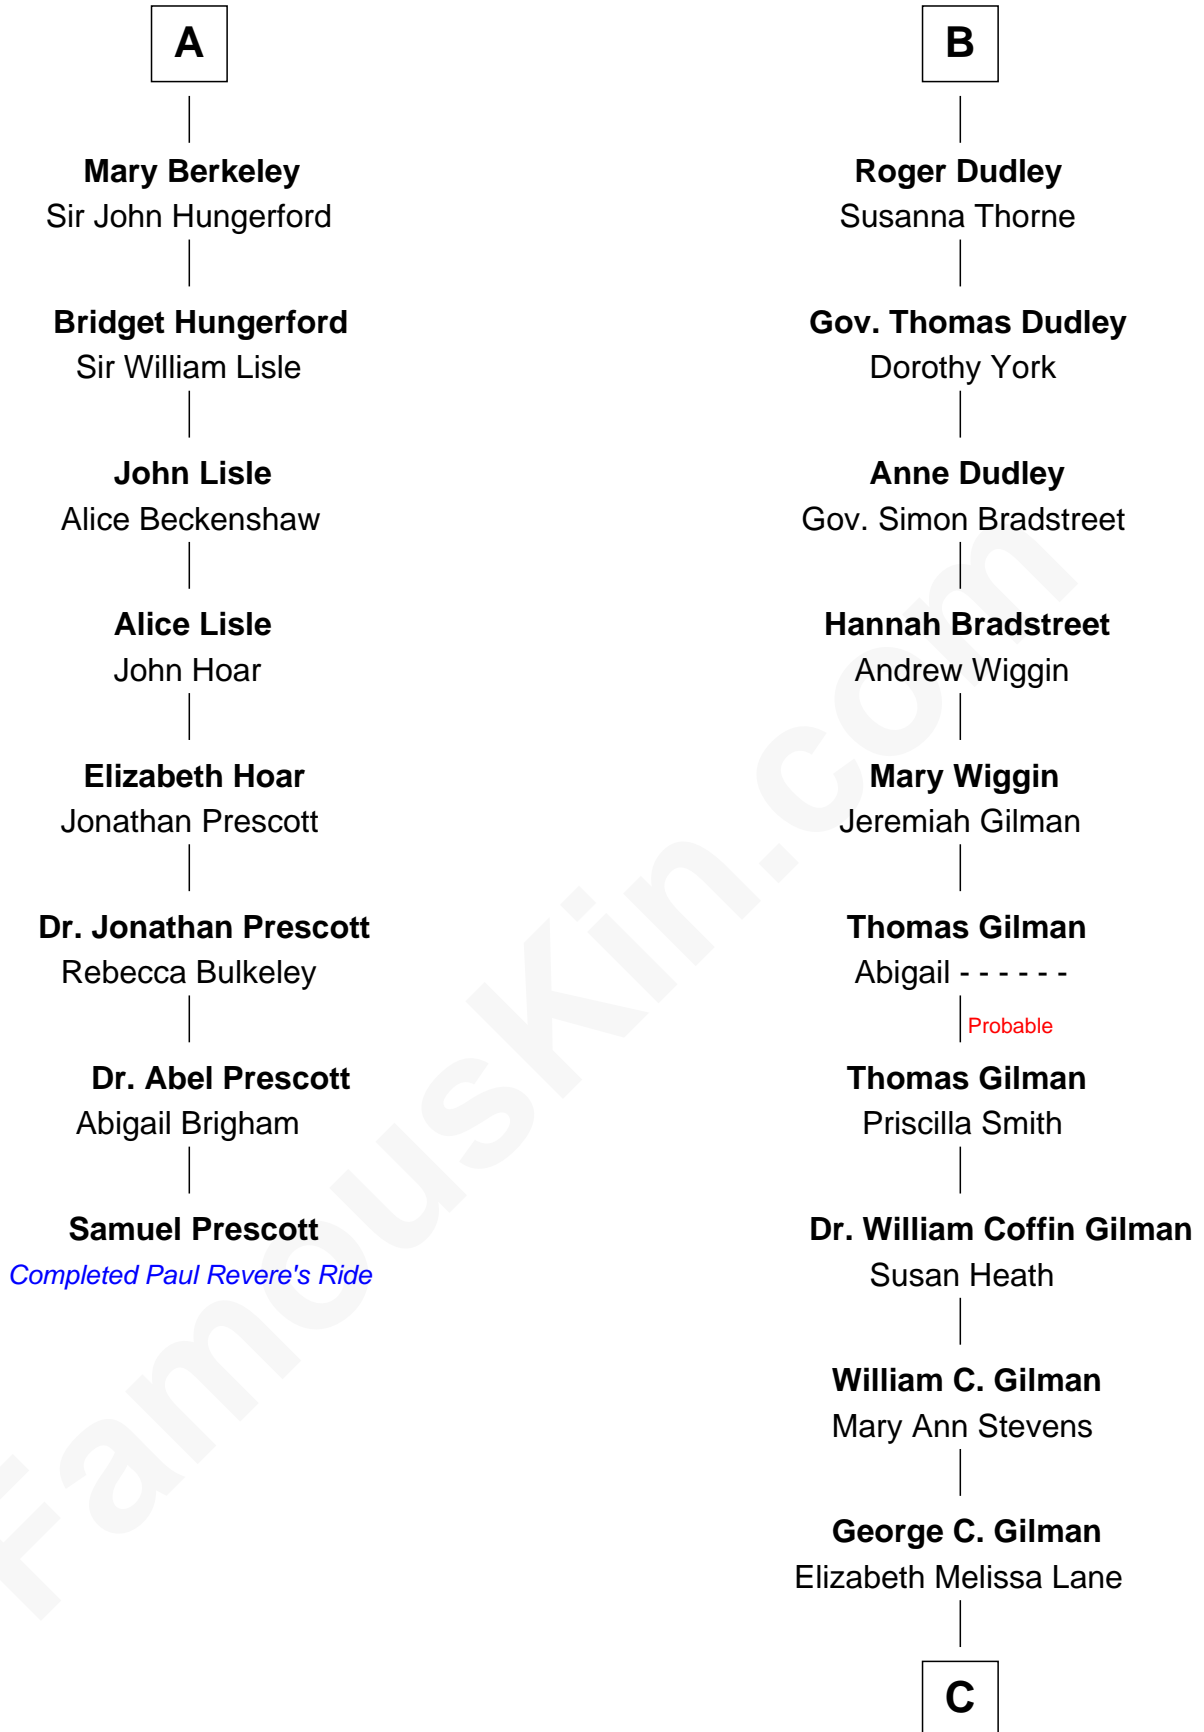

FamousKin.com

Relationship Chart of

Samuel Prescott

Completed Paul Revere's Midnight Ride

14th cousin 5 times removed of

George Hamilton
TV and Movie Actor

Richard Fitzalan
Eleanor Plantagenet

C

Lillian C. Gilman

Harry Fuller Hamilton

George William Hamilton

Anne Lucille Stevens

George Hamilton

TV and Movie Actor

FamousKin.com