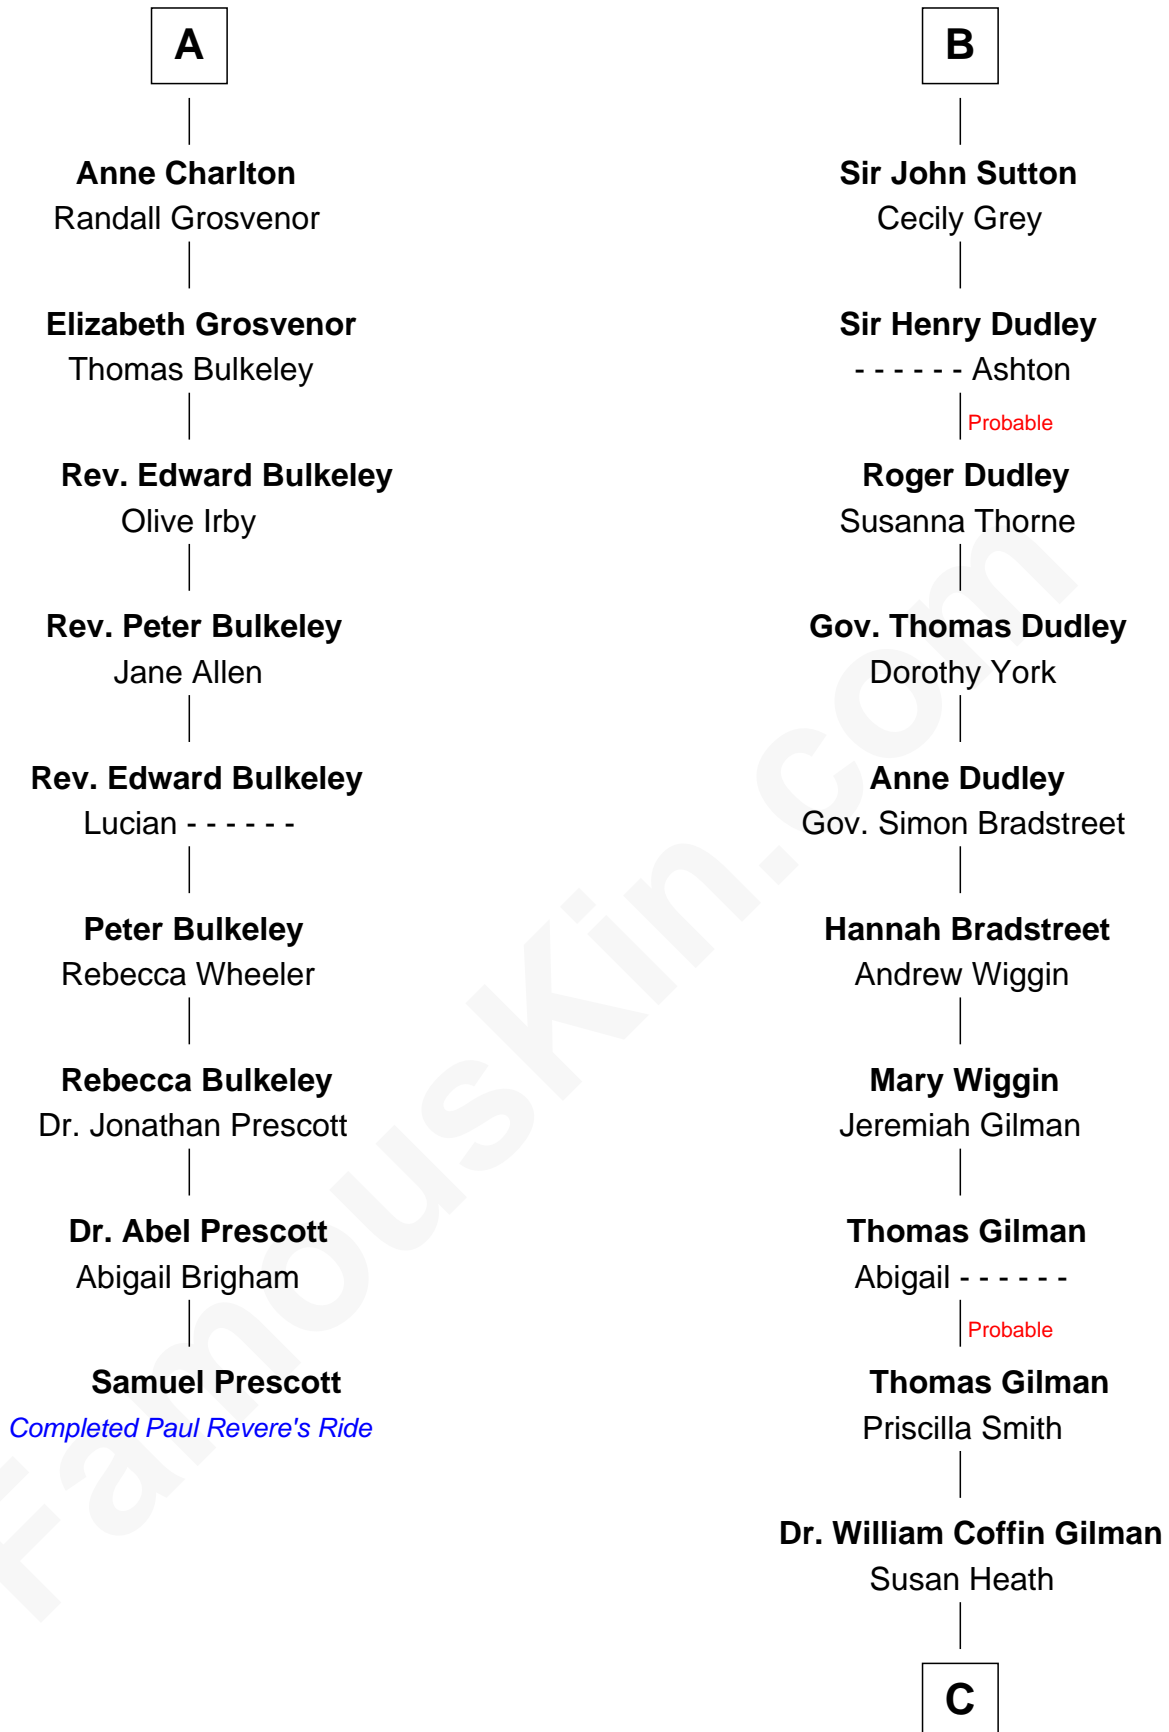

FamousKin.com

Relationship Chart of

Samuel Prescott

Completed Paul Revere's Midnight Ride

15th cousin 6 times removed of

George Hamilton
TV and Movie Actor

Sir Alan la Zouche
Eleanor de Segrave

C

William C. Gilman

Mary Ann Stevens

George C. Gilman

Elizabeth Melissa Lane

Lillian C. Gilman

Harry Fuller Hamilton

George William Hamilton

Anne Lucille Stevens