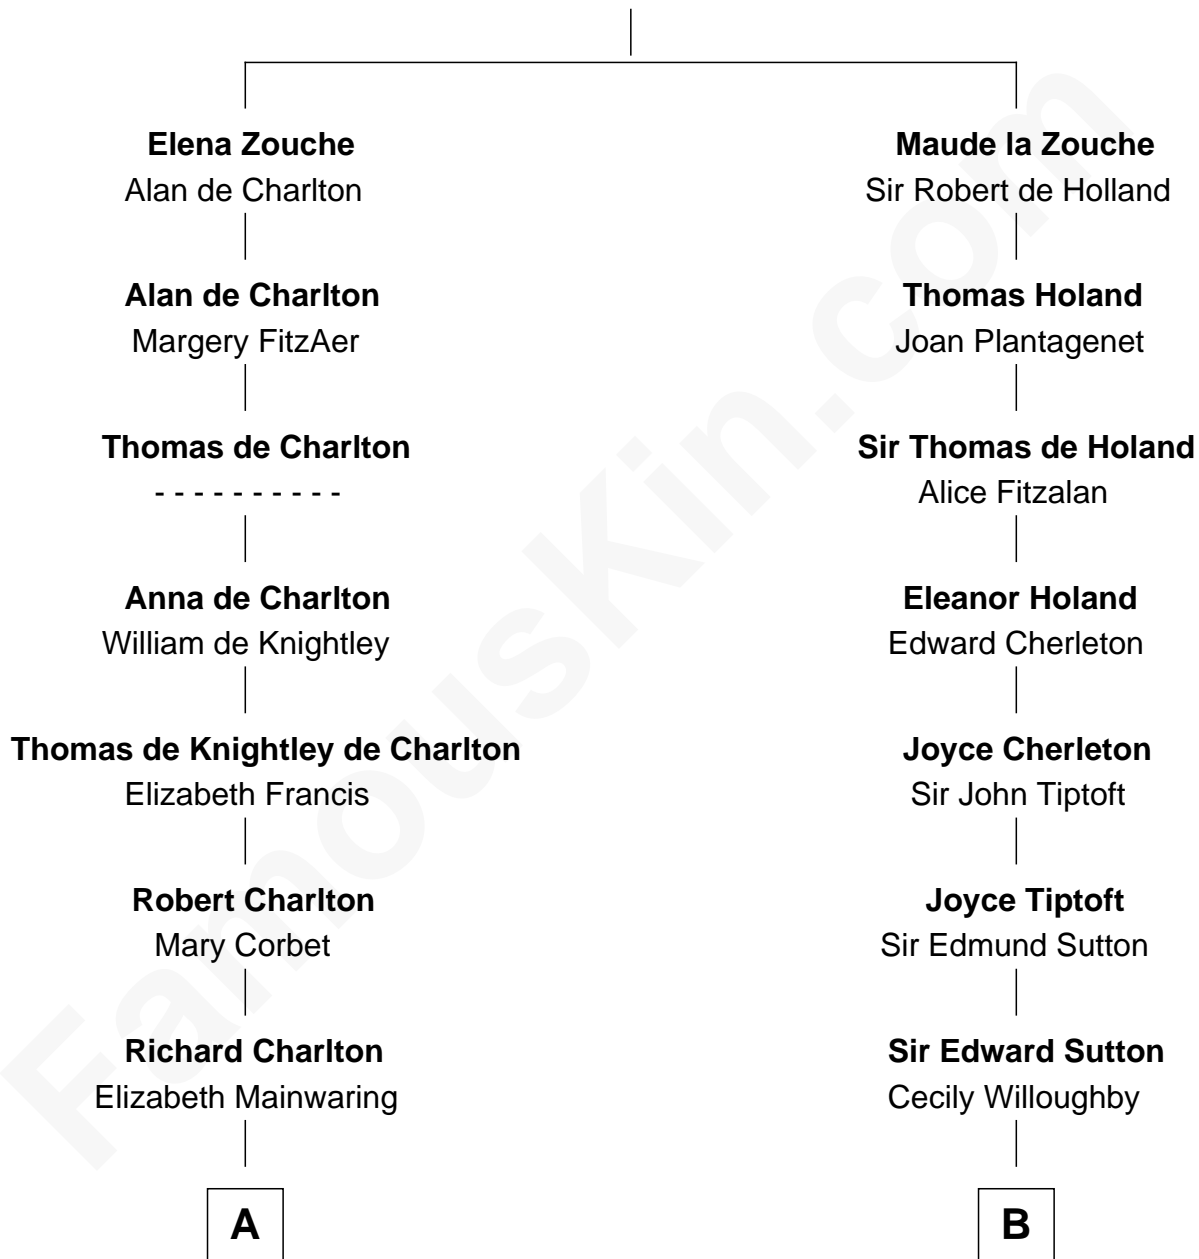

FamousKin.com

Relationship Chart of

Samuel Prescott

Completed Paul Revere's Midnight Ride

15th cousin 6 times removed of

George Hamilton
TV and Movie Actor

Sir Alan la Zouche
Eleanor de Segrave

C

William C. Gilman

Mary Ann Stevens

George C. Gilman

Elizabeth Melissa Lane

Lillian C. Gilman

Harry Fuller Hamilton

George William Hamilton

Anne Lucille Stevens