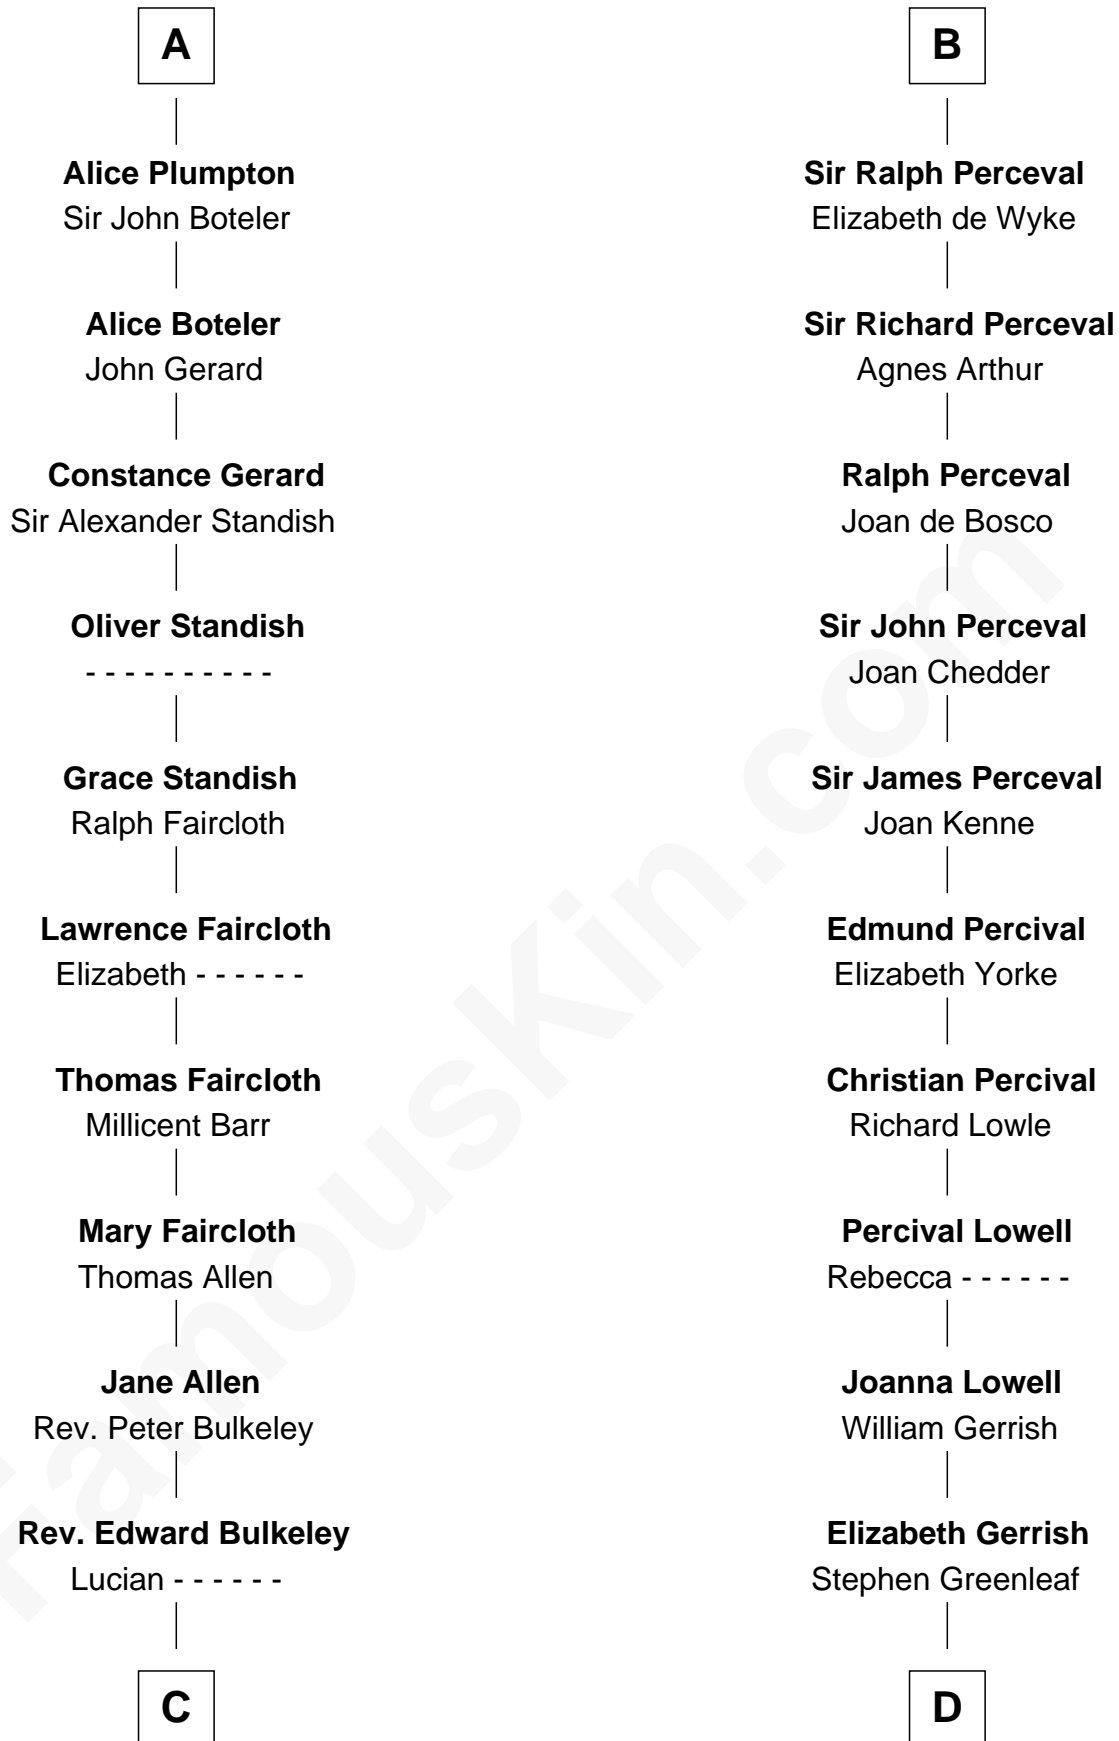

## Relationship Chart of

### Samuel Prescott

*Completed Paul Revere's Midnight Ride*

20th cousin 1 time removed of

**Herman Melville**  
*Author of Moby Dick*

**C**

**Peter Bulkeley**  
Rebecca Wheeler

**Rebecca Bulkeley**  
Dr. Jonathan Prescott