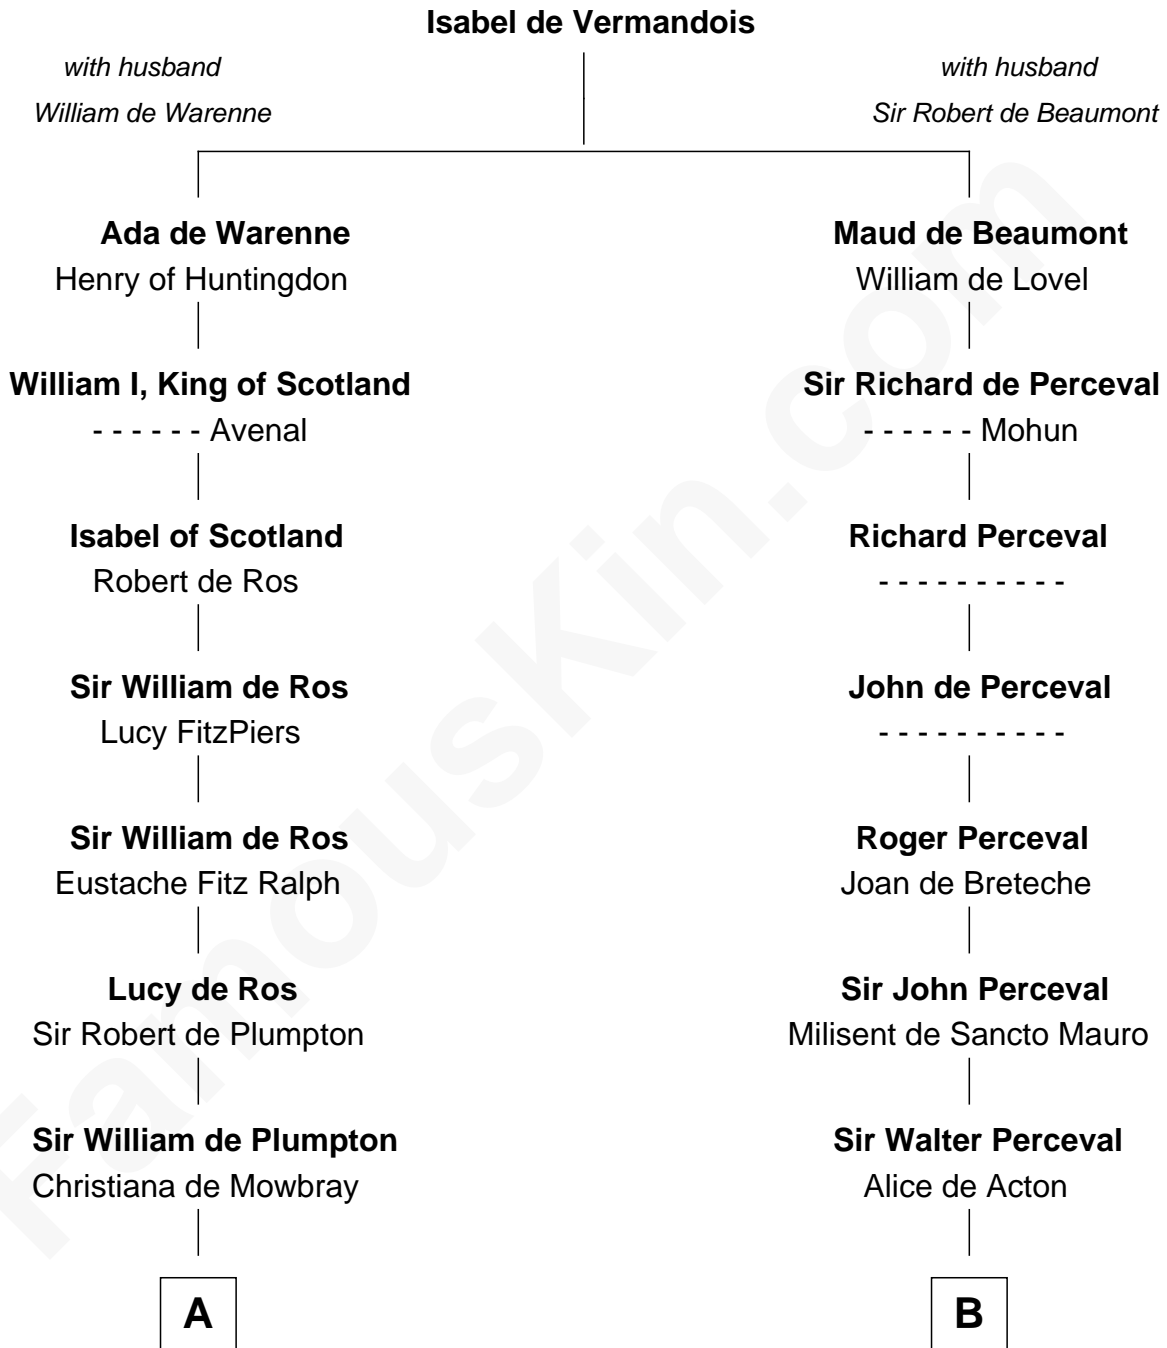

# FamousKin.com

## Relationship Chart of

### Samuel Prescott

*Completed Paul Revere's Midnight Ride*

20th cousin 1 time removed of

**Herman Melville**  
*Author of Moby Dick*

**C**

**Peter Bulkeley**  
Rebecca Wheeler

**Rebecca Bulkeley**  
Dr. Jonathan Prescott