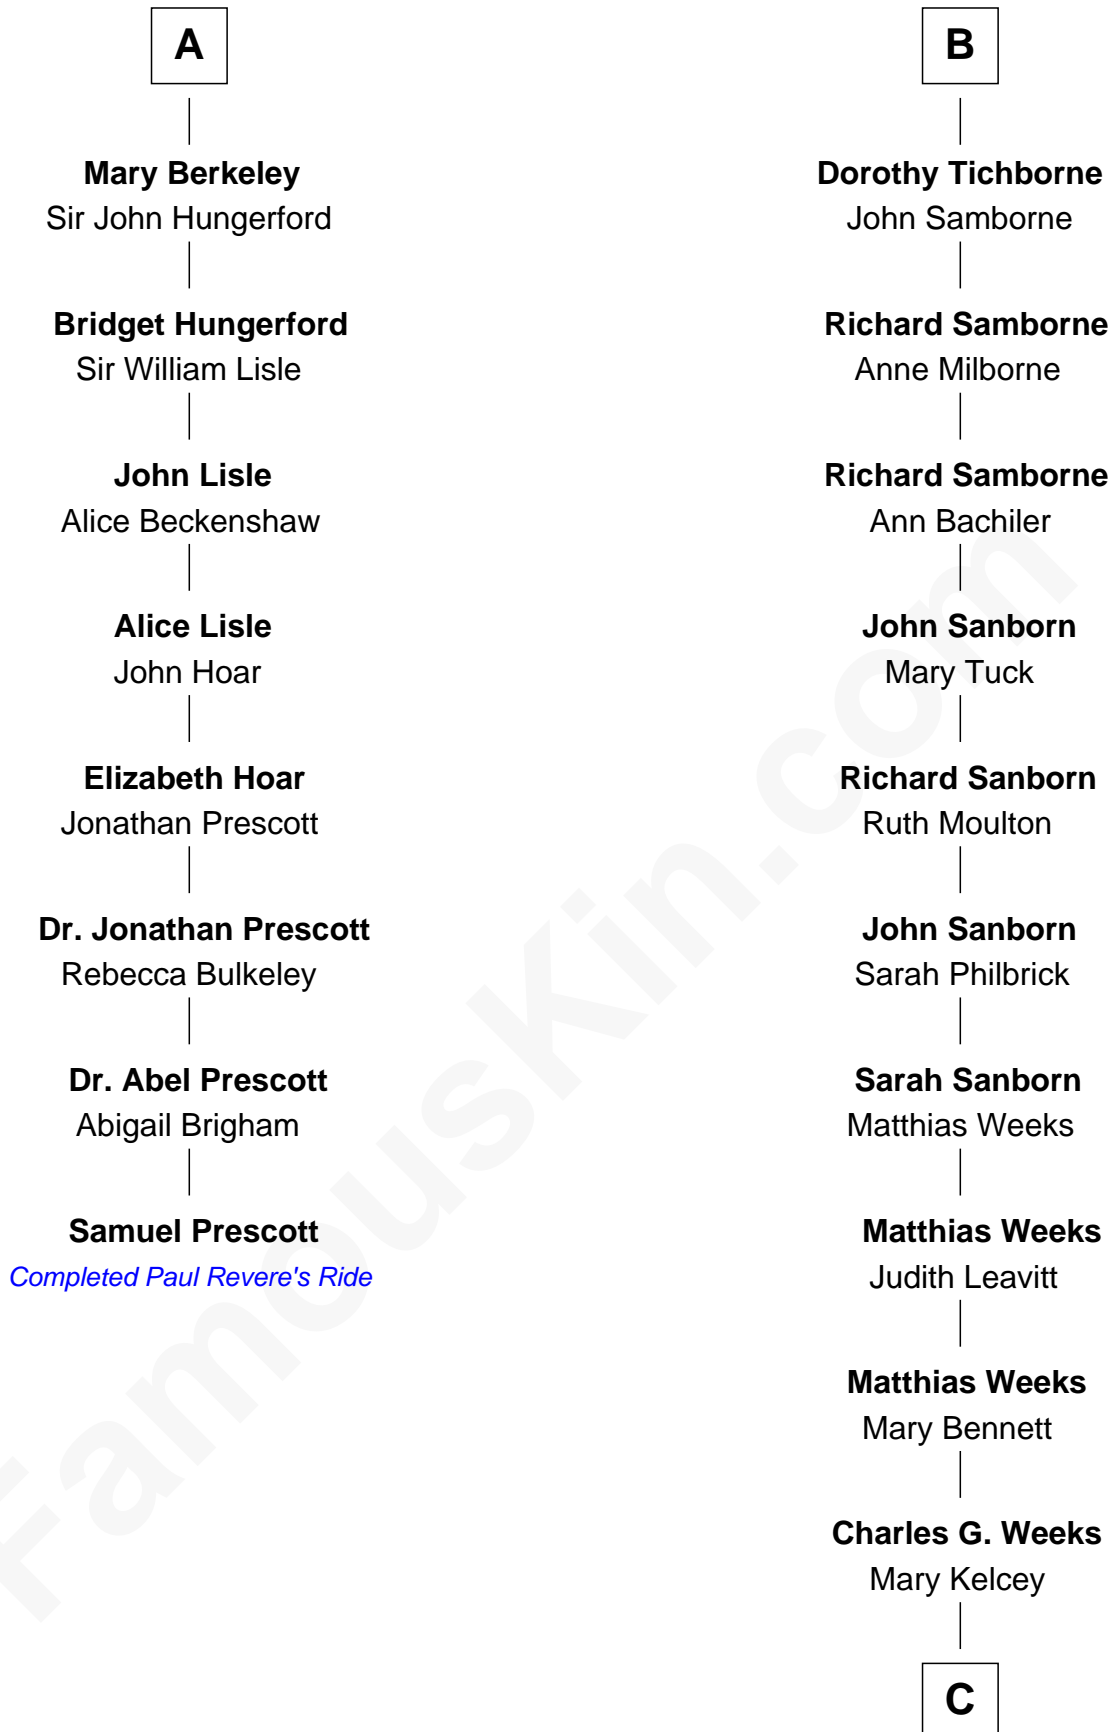

FamousKin.com

Relationship Chart of

Samuel Prescott

Completed Paul Revere's Midnight Ride

14th cousin 7 times removed of

Kelsey Grammer
TV and Movie Actor

C

Edward Alphonso Weeks

Gertrude Melick

Wilbur Kelcey Weeks

Ella M. Romaine

Edna M. Weeks

Frank Allen Grammer

Frank Allen Grammer

Sally Cranmer

Kelsey Grammer