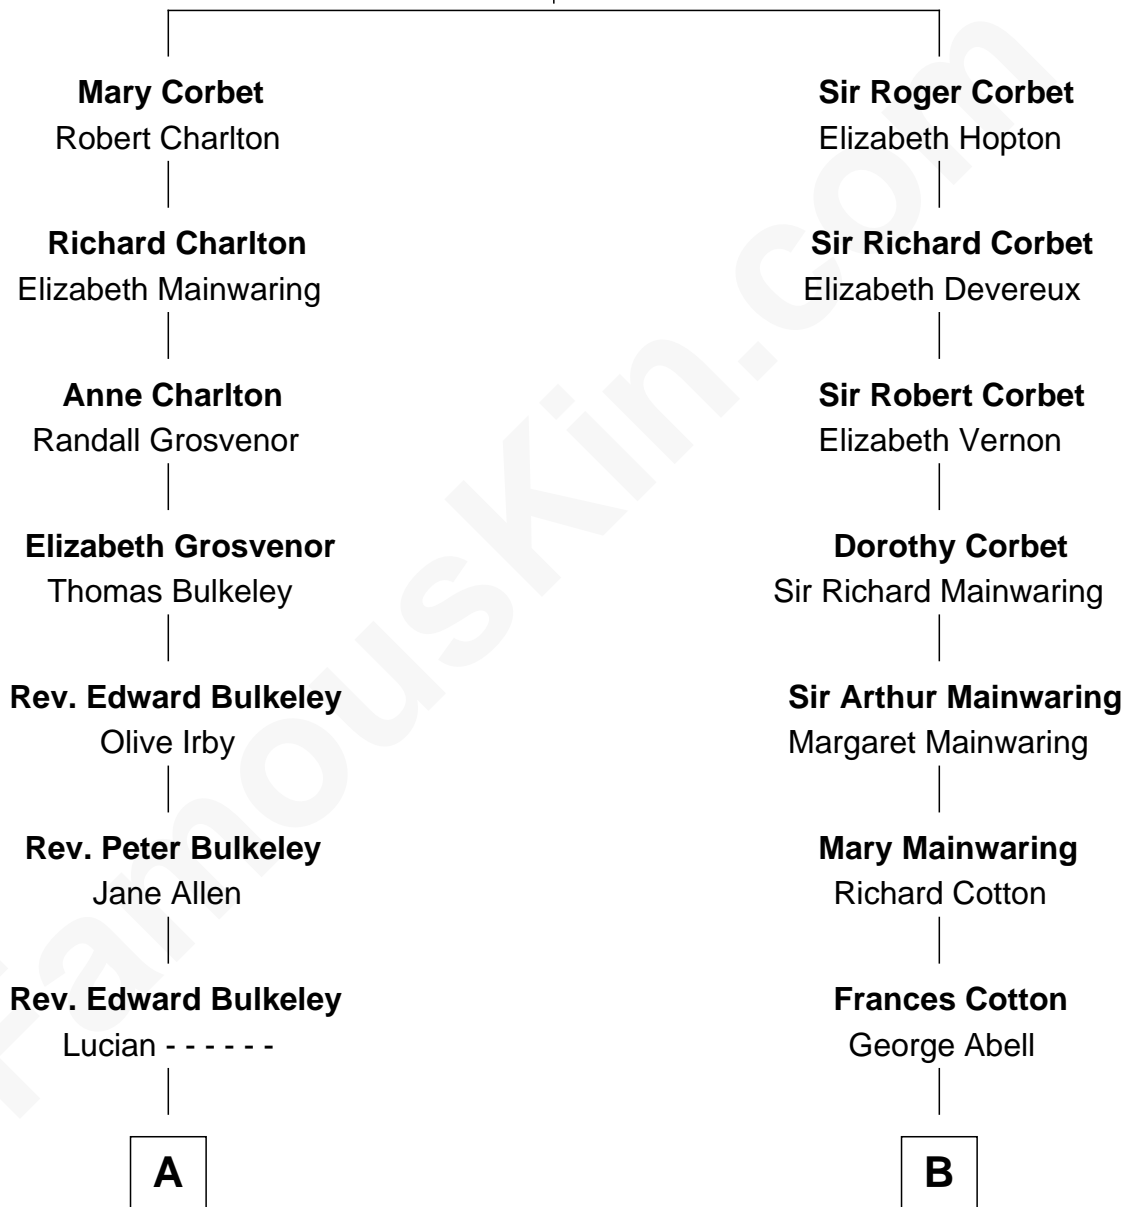

FamousKin.com

Relationship Chart of

Samuel Prescott

Completed Paul Revere's Midnight Ride

10th cousin 7 times removed of

Illeana Douglas

TV and Movie Actress

Sir Robert Corbet

Margaret - - - - -

Illeana Douglas photo by [Lan Bui](#) (CC BY-SA 2.0)