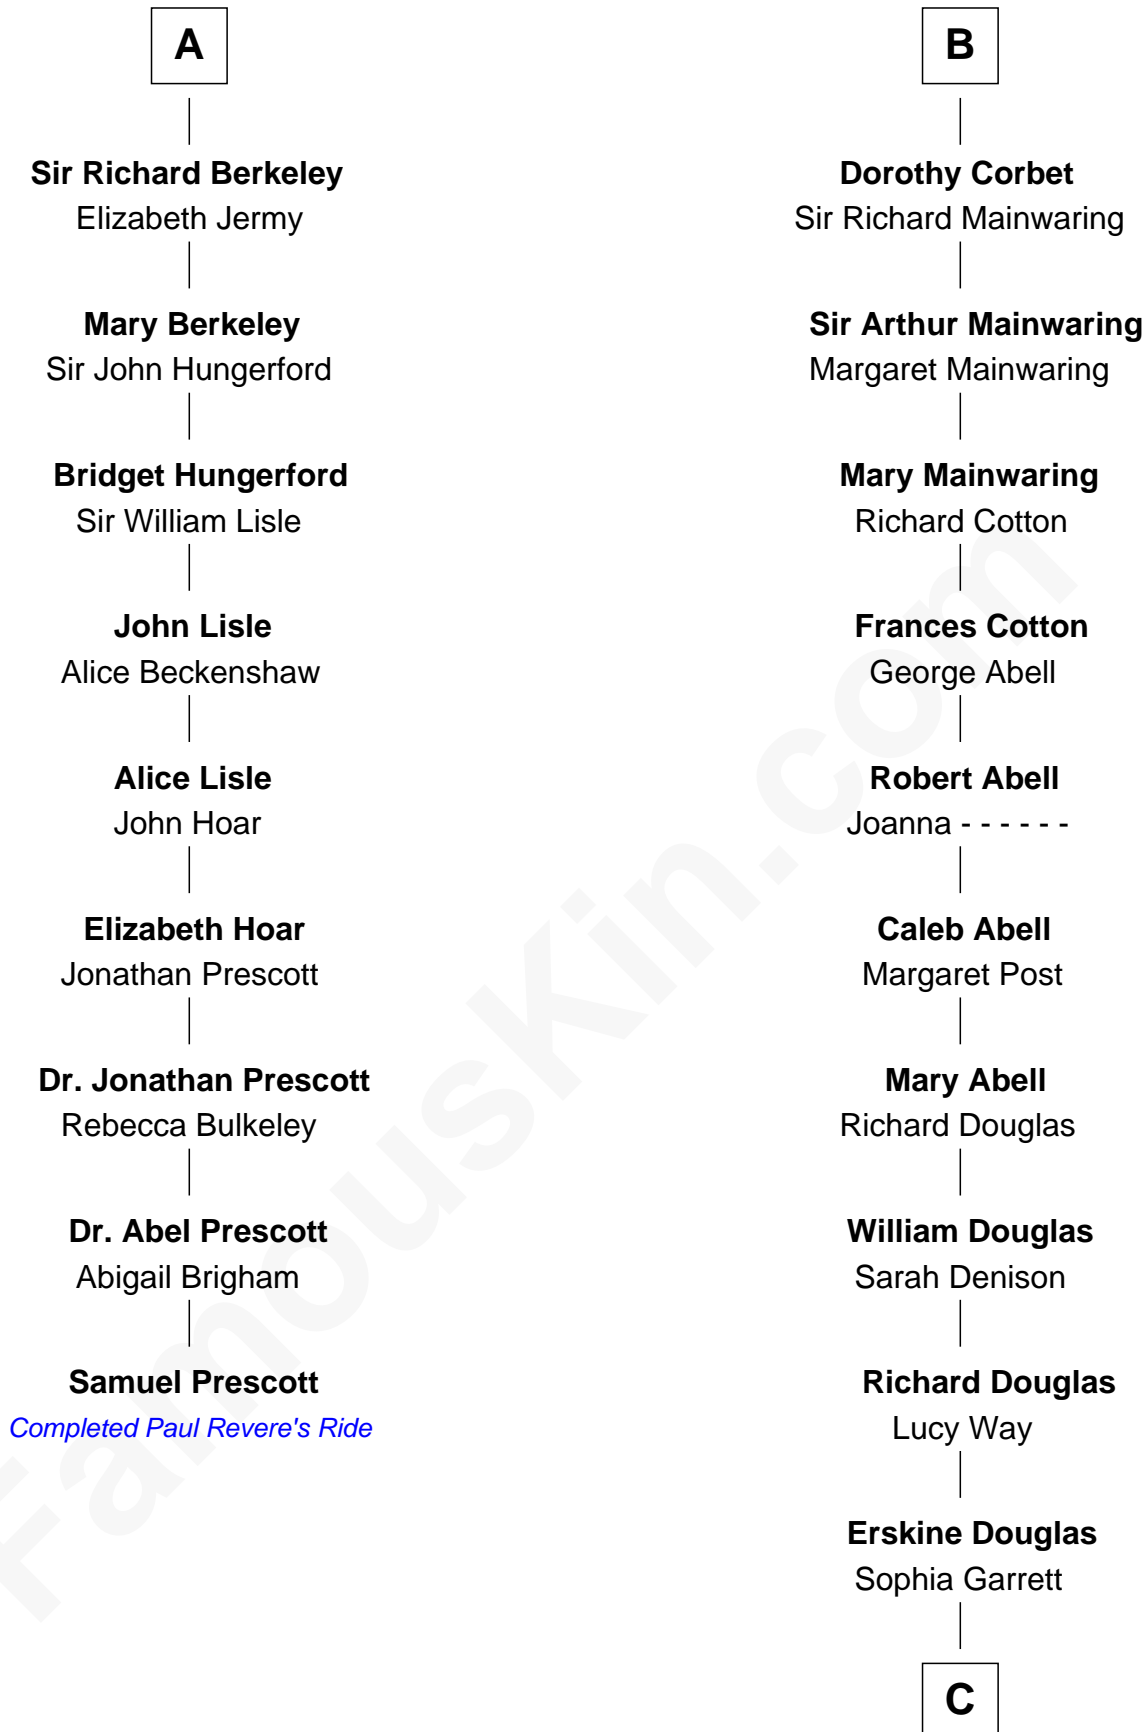

FamousKin.com

Relationship Chart of

Samuel Prescott

Completed Paul Revere's Midnight Ride

15th cousin 6 times removed of

Illeana Douglas

TV and Movie Actress

C

Emma Jane Douglas

Col. George Taliaferro Shackelford

Lena Priscilla Shackelford

Edouard Gregory Hesselberg

Melvyn Edouard Hesselberg

Rosalind Hightower

Gregory Hesselberg

Joan Georgescu