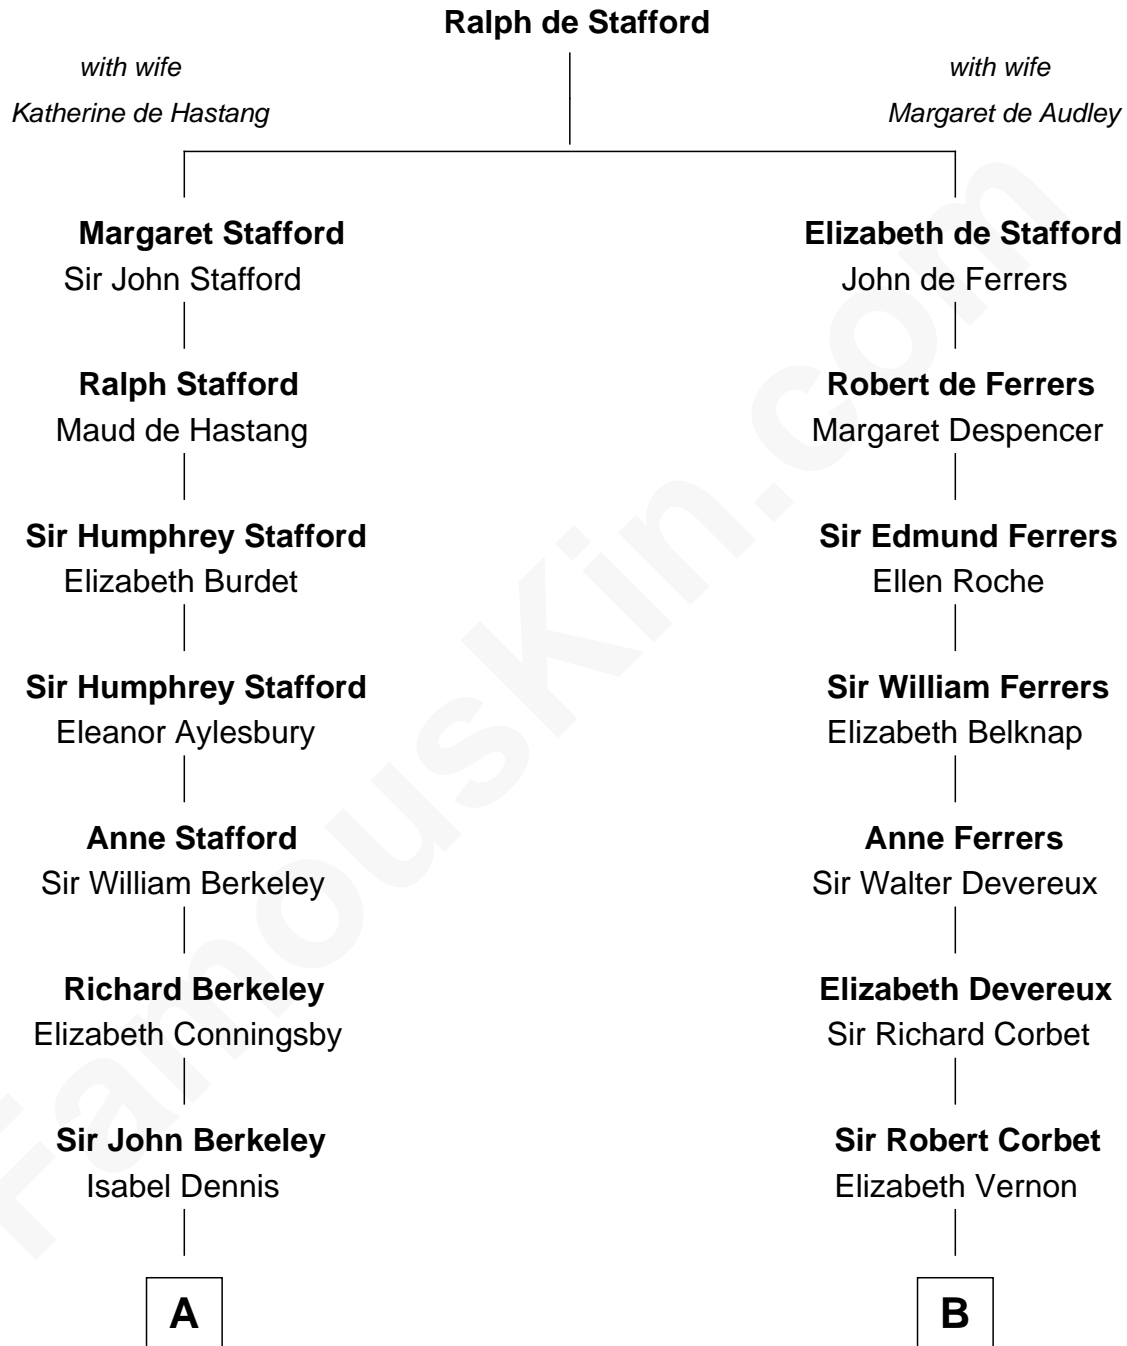

FamousKin.com

Relationship Chart of

Samuel Prescott

Completed Paul Revere's Midnight Ride

15th cousin 6 times removed of

Illeana Douglas

TV and Movie Actress

C

Emma Jane Douglas

Col. George Taliaferro Shackelford

Lena Priscilla Shackelford

Edouard Gregory Hesselberg

Melvyn Edouard Hesselberg

Rosalind Hightower

Gregory Hesselberg

Joan Georgescu